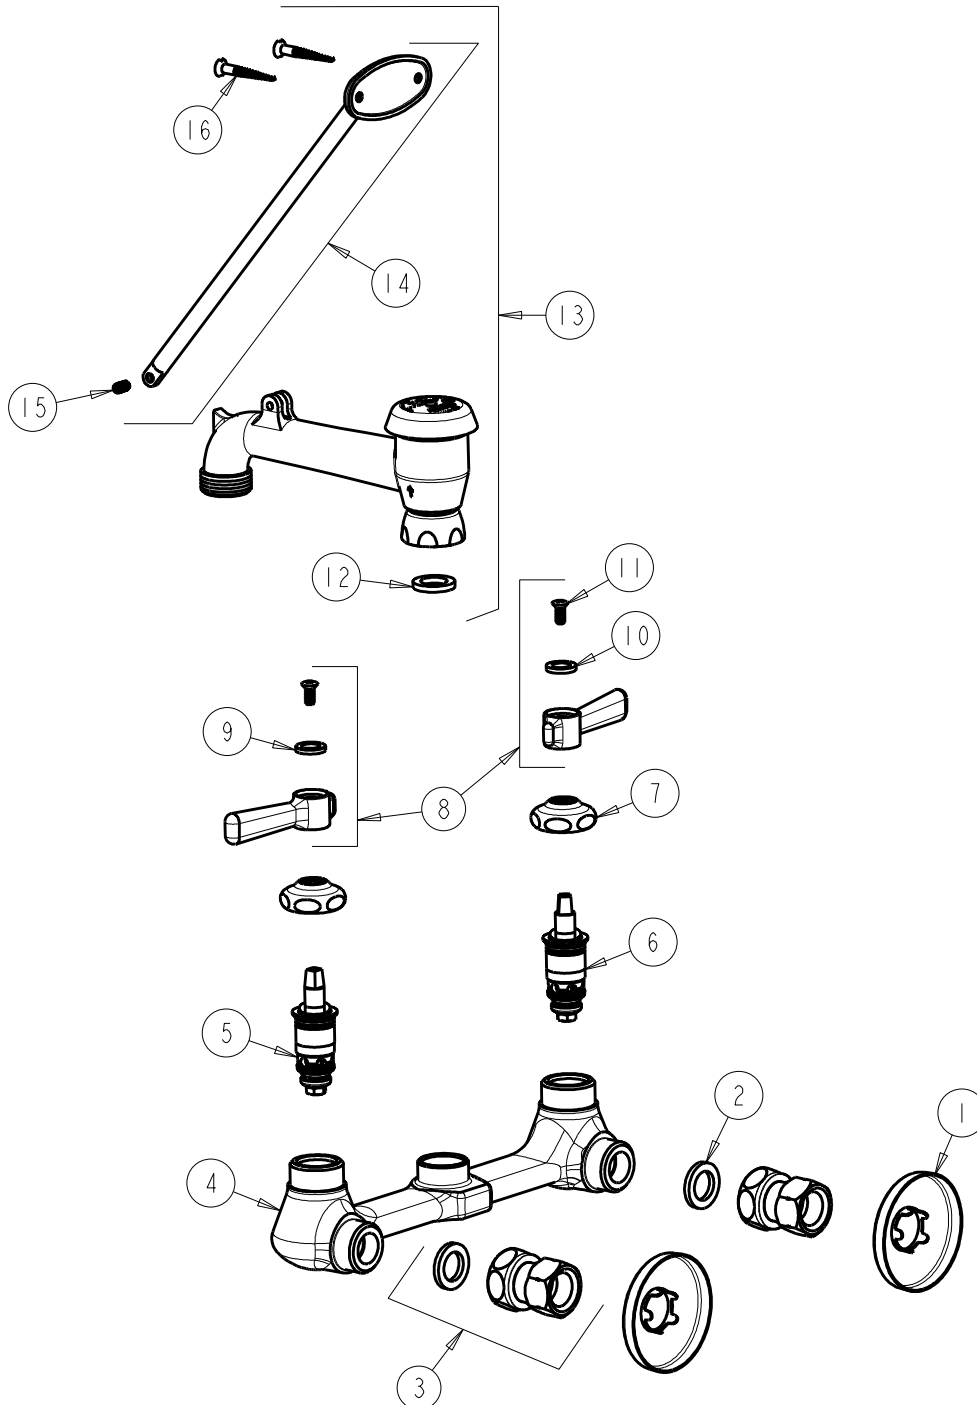

CHICAGO FAUCETS
a Geberit company

2100 South Clearwater Drive
Des Plaines, IL 60018
Phone: 847-803-5000
Fax: 847-803-5454
www.chicagofaucets.com

REPAIR PARTS

FITTING NO.

540-LD897SWXFABCP

SUBMITTED MODEL NO.

BY: JAR DATE: 10-09-11

CHK: *[Signature]* REV:

ITEM NO.

FOR TECHNICAL ASSISTANCE
1-800-TEC-TRUE (1-800-832-8783)

ITEM	PART NO.	DESCRIPTION	ITEM	PART NO.	DESCRIPTION
1	749-016JKCP	FLANGE	9	633-123JKNF	INDEX BUTTON (BLUE)
2	1-011JKNF	WASHER, .97 X .62 X .12	10	633-023JKNF	INDEX BUTTON (RED)
3	WXFJKABCP	ADAPTER ASSEMBLY	11	420-010JKRCF	SCREW, 10-32 UNC PH 1/2
4	-----	VALVE BODY (NOT SOLD SEPARATELY)	12	340-004JKNF	CELCON WASHER
5	1-099XTJKABNF	QUATURN CARTRIDGE (RH)	13	897-SJKCP	VB SPOUT w/ BRACE ROD
6	1-100XTJKABNF	QUATURN CARTRIDGE (LH)	14	897-013JKCP	BRACE ROD ASSEMBLY
7	1-214JKCP	CAP	15	665-116JKNF	SET SCREW
8	369-PRJKCP	LEVER HANDLE ASSEMBLY (PAIR)	16	173-006JKCP	FLAT HEAD WOOD SCREW