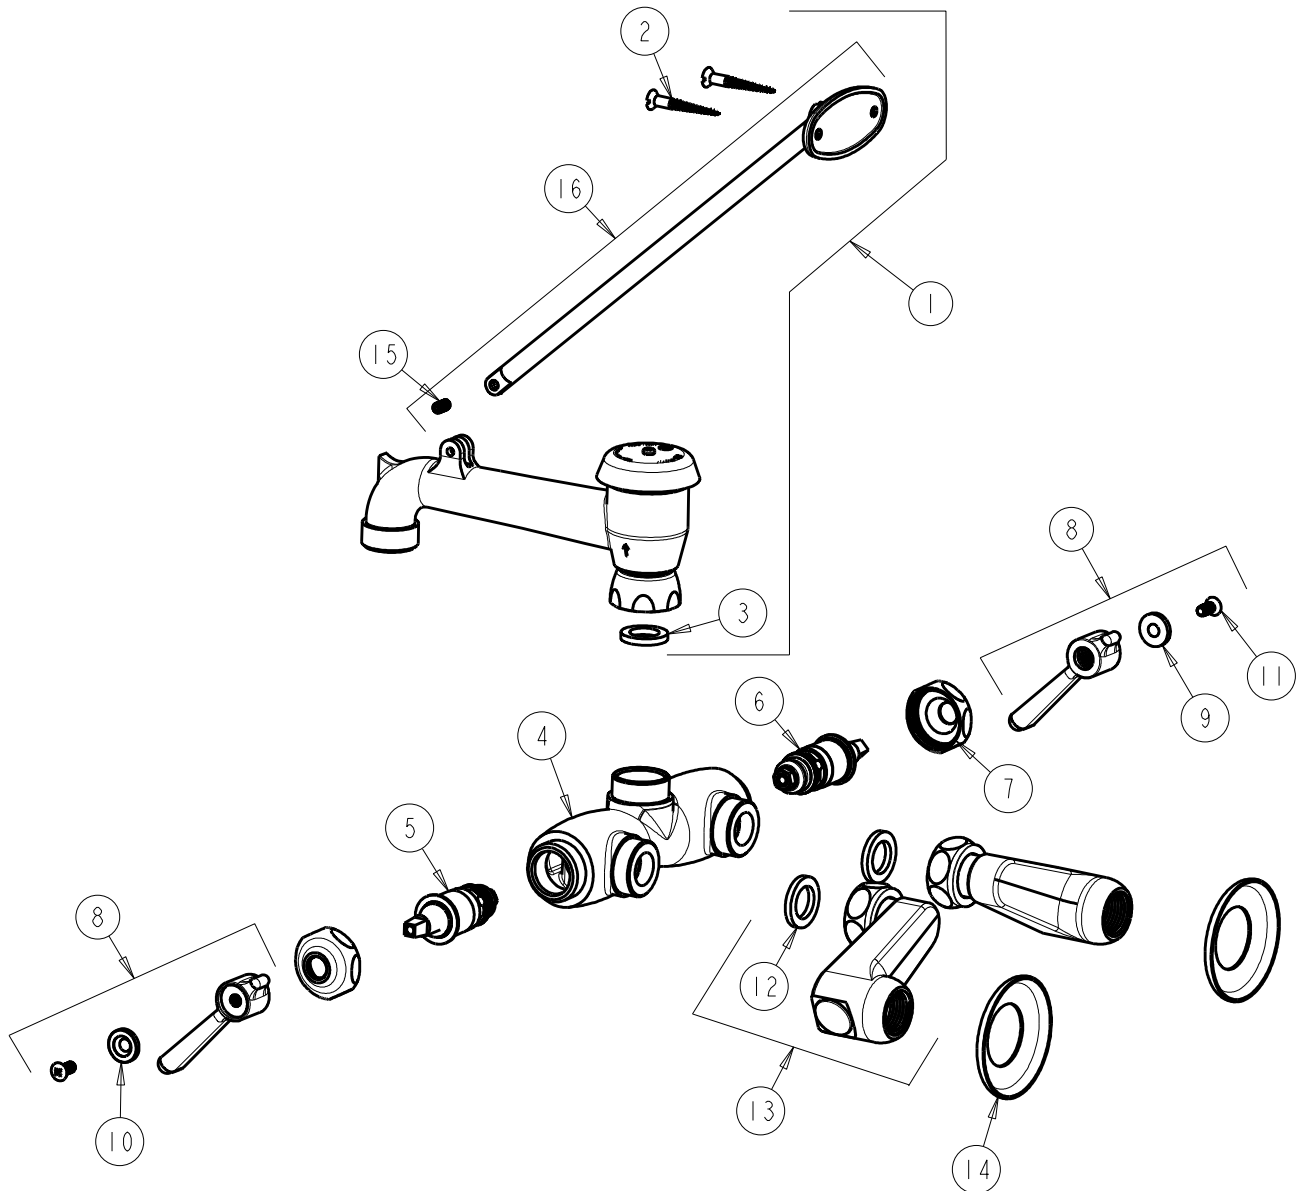

CHICAGO FAUCETS
a Geberit company

2100 South Clearwater Drive
Des Plaines, IL 60018
Phone: 847-803-5000
Fax: 847-803-5454
www.chicagofaucets.com

REPAIR PARTS

BY: SID DATE: 10-14-11
CHK: *[Signature]* REV:

FITTING NO.
445-VBRRCF
SUBMITTED MODEL NO.

FOR TECHNICAL ASSISTANCE
1-800-TEC-TRUE (1-800-832-8783)

ITEM NO.

ITEM	PART NO.	DESCRIPTION	ITEM	PART NO.	DESCRIPTION
1	897-SJKRCF	VB SPOUT B TYPE END	9	633-023JKNF	INDEX BUTTON (RED)
2	173-006JKCP	FLAT HEAD WOOD SCREW (1)	10	633-123JKNF	INDEX BUTTON (BLUE)
3	340-004JKNF	CELCON WASHER	11	420-010JKRCF	SCREW, 10-32 UNC PH 1/2
4	---	VALVE BODY (NOT SOLD SEPARATELY)	12	1-011JKNF	WASHER, .97 X .62 X .12
5	1-099XTJKNF	QUATURN CARTRIDGE (RH)	13	RJCKABCP	ARM W/ BUILT-IN SHUT-OFF & CHECK
6	1-100XTJKNF	QUATURN UNIT (LH)	14	1-055JKCP	FLANGE
7	1-214JKCP	CAP	15	665-116JKNF	SET SCREW
8	369-PRJKCP	LEVER HANDLE ASSEMBLY (PAIR)	16	897-013KJKCP	BRACE ROD ASSEMBLY