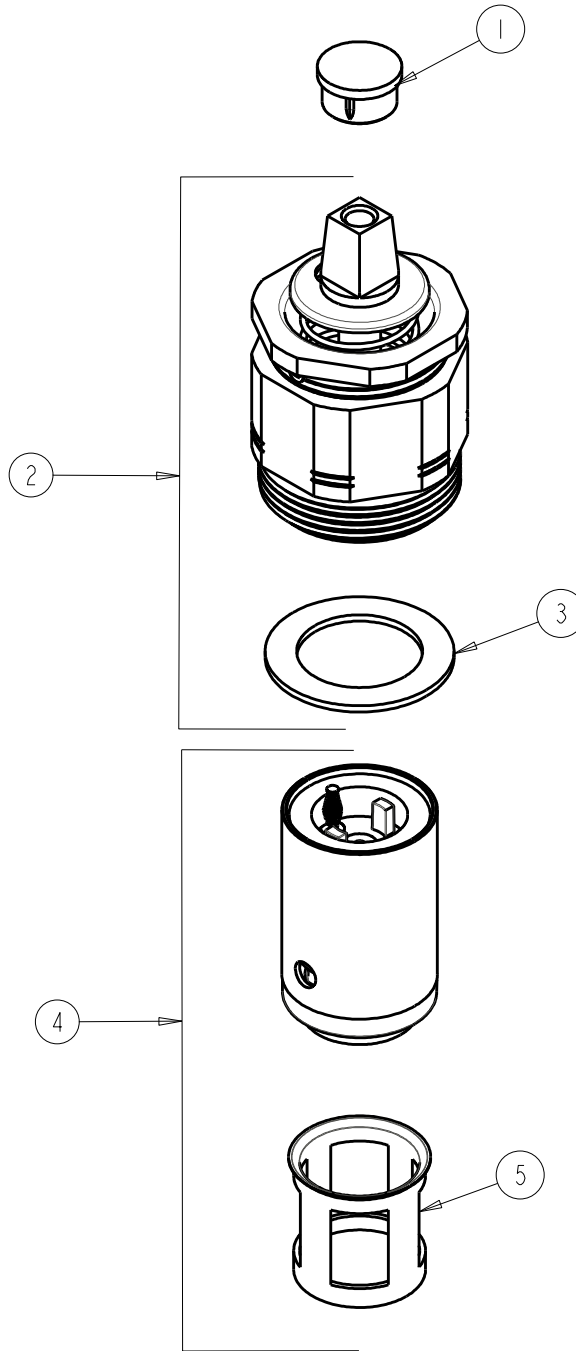

**REPAIR PARTS**

BY: SID DATE: 01-04-13  
CHK: *JS* REV:

FITTING NO.

3300-103KJKABNF

SUBMITTED MODEL NO.

ITEM NO.

ITEM	PART NO.	DESCRIPTION
1	2500-005JKCP	HANDLE BUTTON
2	3300-003KJKNF	ACTUATOR ASSEMBLY
3	3300-006JKNF	WASHER
4	671-XJKNF	METERING VALVE CARTRIDGE
5	667-402JKNF	MVP FILTER