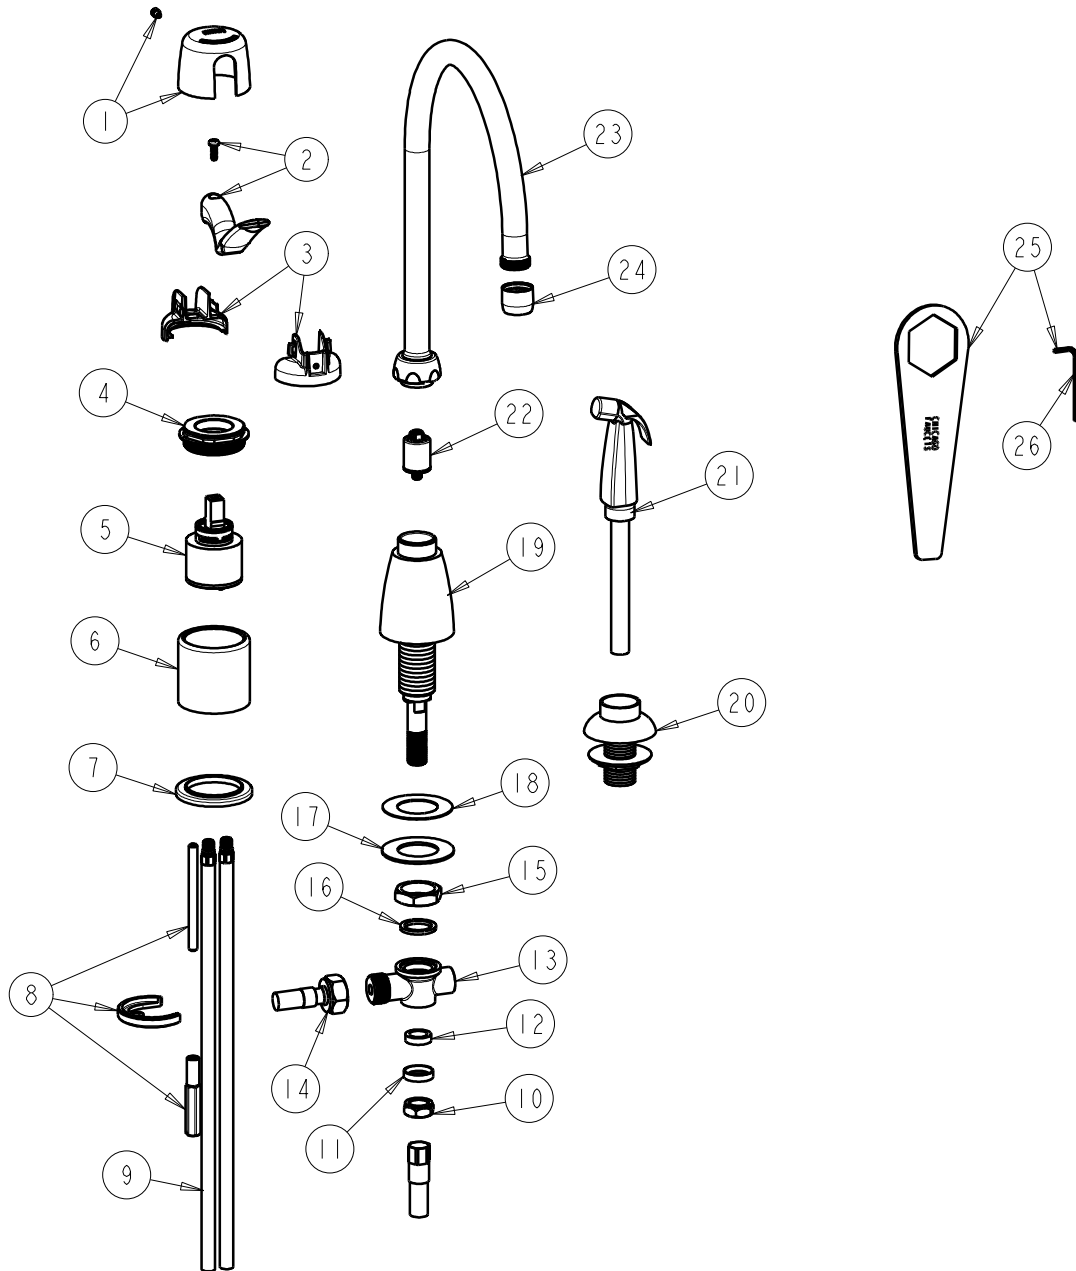

CHICAGO FAUCETS
a Geberit company

2100 South Clearwater Drive
Des Plaines, IL 60018
Phone: 847-803-5000
Fax: 847-803-5454
www.chicagofaucets.com

REPAIR PARTS

FITTING NO.

2304-ABCP

SUBMITTED MODEL NO.

ITEM NO.

FOR TECHNICAL ASSISTANCE
1-800-TEC-TRUE (1-800-832-8783)

BY: SID DATE: 06-09-10

CHK: *[Signature]* REV:

ITEM	PART NO.	DESCRIPTION	ITEM	PART NO.	DESCRIPTION
1	2200-122KJKCP	CAP AND SCREW ASSEMBLY	14	250-006KJKNF	HOSE CONNECTION
2	2200-225KJKCP	LEVER HANDLE	15	250-054JKRBF	LOCKNUT
3	2200-021KJKNF	CARTRIDGE SPIN CAP ASSEMBLY	16	250-200JKNF	GASKET
4	2200-116JKRCF	NUT, HOLDDOWN	17	50-014JKNF	STEEL WASHER
5	2300-XJKNF	40 mm SINGLE LEVER CARTRIDGE	18	739-056JKNF	RUBBER WASHER
6	-----	BODY (NOT SOLD SEPARATELY)	19	890-359KJKCP	SPOUT BASE ASSEMBLY
7	2300-014JKCP	FLANGE, BODY	20	1103-014KJKNF	FLANGE ASSEMBLY (BLACK)
8	2200-015KJKNF	HOLDDOWN KIT	21	1103-009KJKNF	SPRAY AND HOSE ASSEMBLY
9	50-101KJKNF	SUPPLY TUBE ASSEMBLY	22	1103-006KJKNF	DIVERTER VALVE
10	689-013JKRBF	LOCKNUT FOR LAVATORY FITTINGS	23	GN8AJKCP	GN SPOUT-A TYPE END
11	250-087JKRBF	RETAINER	24	E3JKCP	SOFTFLO AERATOR
12	1797-029JKNF	RUBBER WASHER	25	2200-002KJKNF	WRENCH & HEX KEY
13	2300-016JKRBF	TEE ASSEMBLY	26	665-505JKNF	3/32" HEX KEY