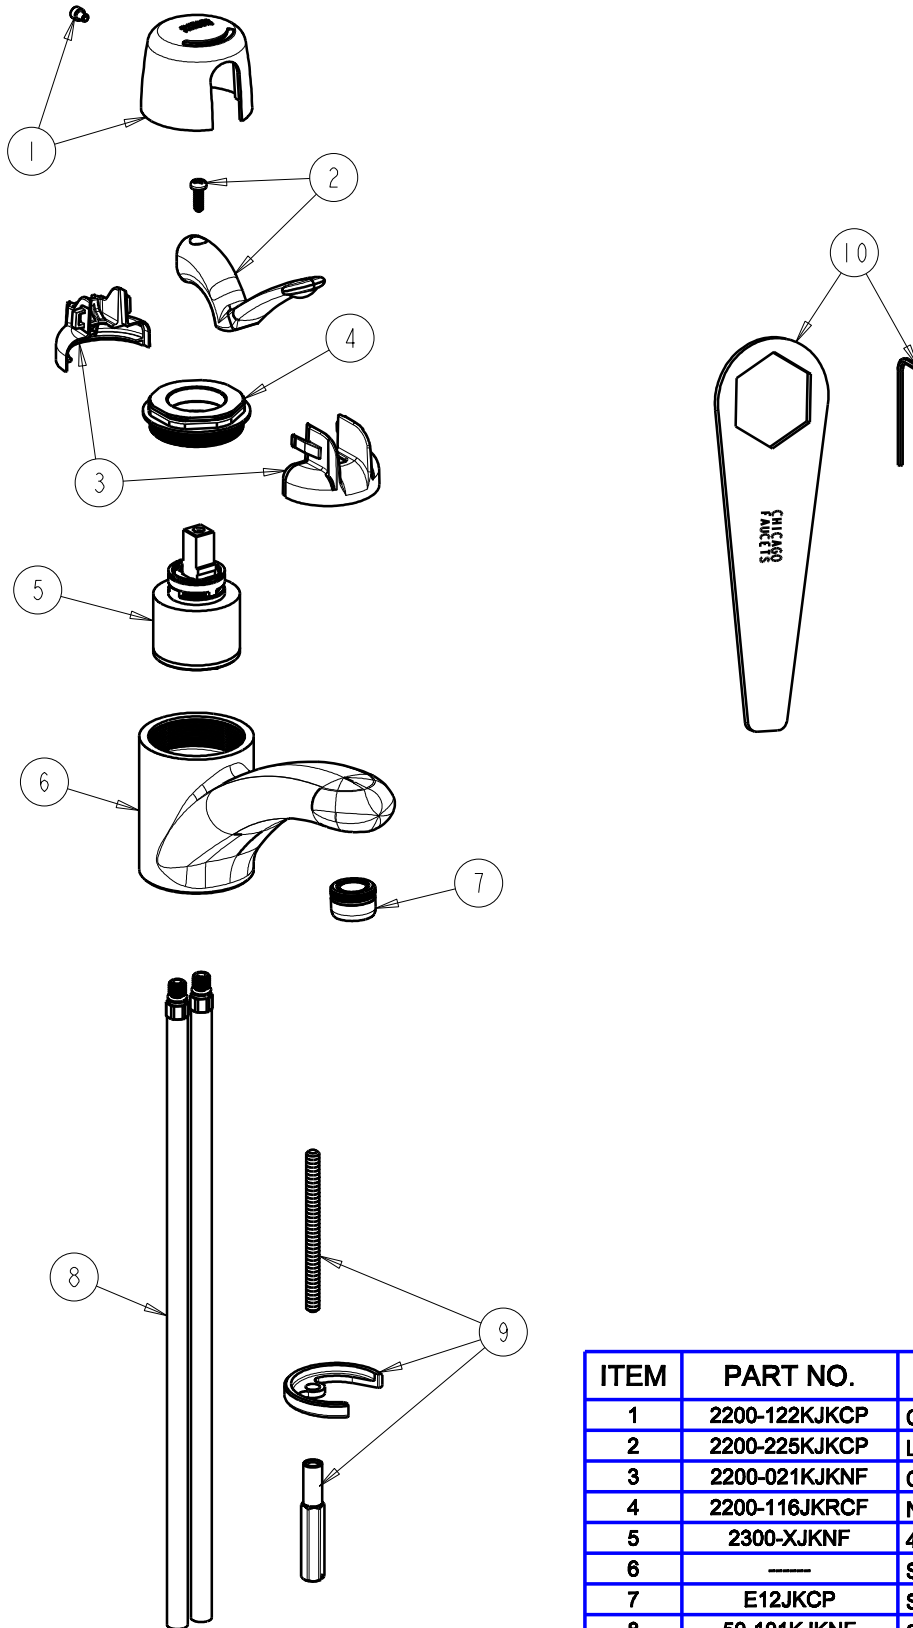

CHICAGO FAUCETS
a Geberit company

2100 South Clearwater Drive
Des Plaines, IL 60018
Phone: 847-803-5000
Fax: 847-803-5454
www.chicagofaucets.com

REPAIR PARTS

FITTING NO.

2200-ABCP

SUBMITTED MODEL NO.

ITEM NO.

BY: SID DATE: 06-08-10

CHK: *[Signature]* REV:

FOR TECHNICAL ASSISTANCE
1-800-TEC-TRUE (1-800-832-8783)

ITEM	PART NO.	DESCRIPTION
1	2200-122KJKCP	CAP AND SCREW ASSEMBLY
2	2200-225KJKCP	LEVER HANDLE
3	2200-021KJKNF	CARTRIDGE SPIN CAP ASSEMBLY
4	2200-116JKRCF	NUT, HOLDDOWN
5	2300-XJKNF	40 mm SINGLE LEVER CARTRIDGE
6	----	SPOUT
7	E12JKCP	SOFTFLO OUTLET
8	50-101KJKNF	SUPPLY TUBE ASSEMBLY
9	2200-015KJKNF	NUT, MOUNTING
10	2200-002KJKNF	WRENCH & HEX KEY