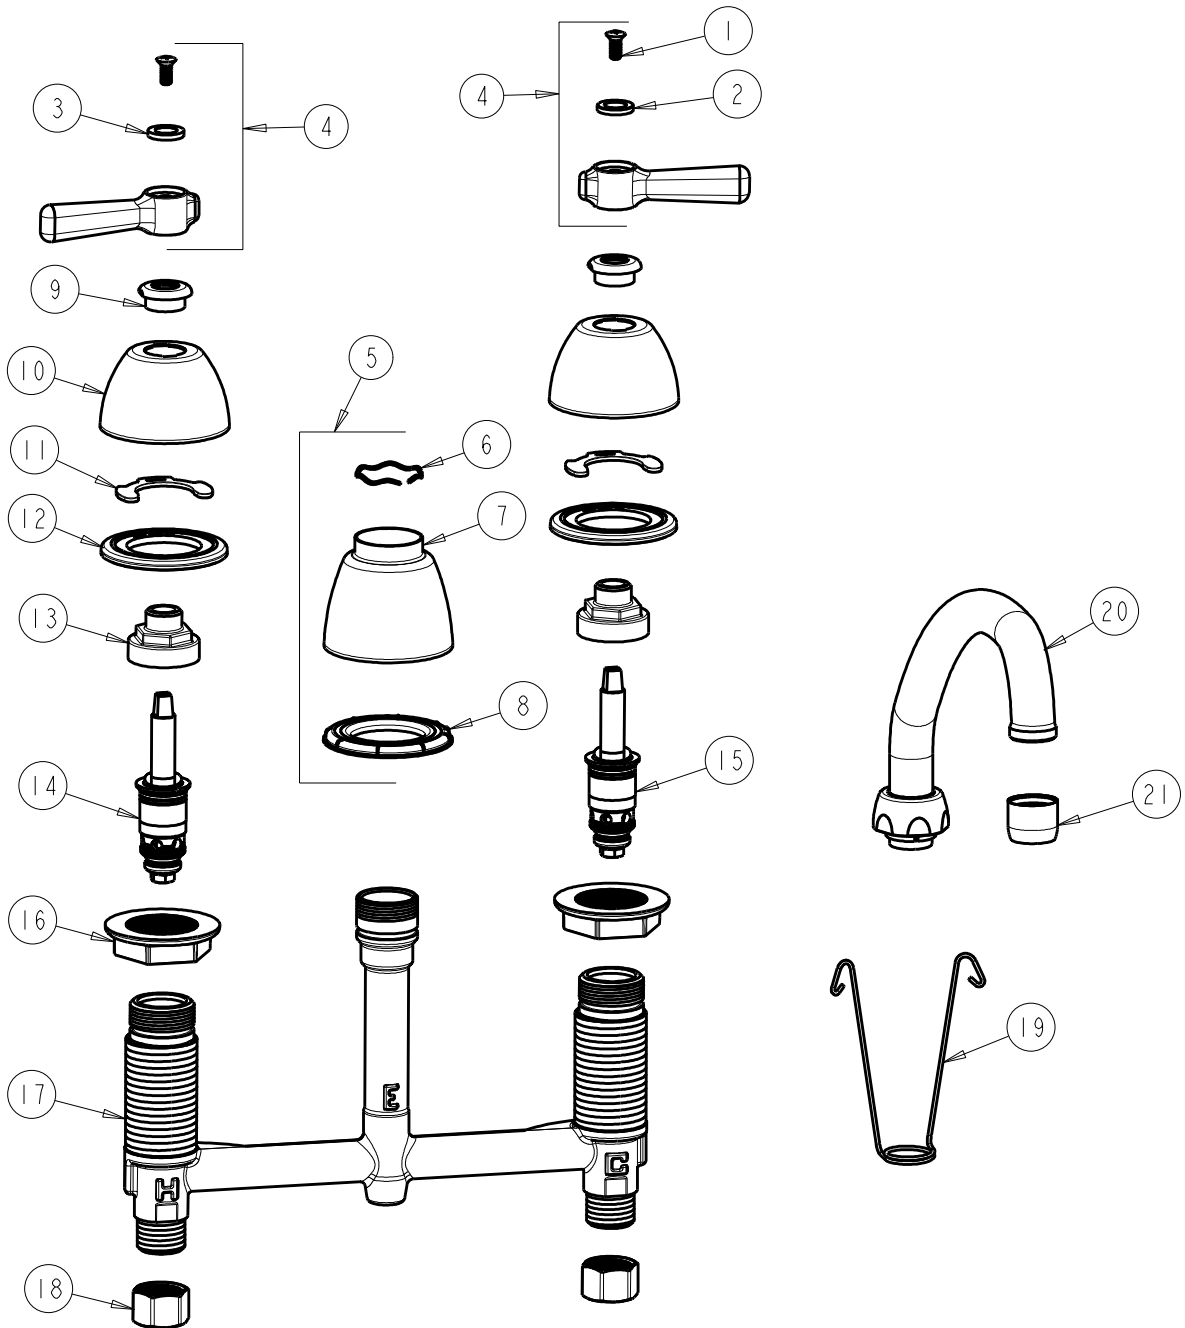

CHICAGO FAUCETS
a Geberit company

2100 South Clearwater Drive
Des Plaines, IL 60018
Phone: 847-803-5000
Fax: 847-803-5454
www.chicagofaucets.com

REPAIR PARTS

FITTING NO.

201-AABCP

SUBMITTED MODEL NO.

ITEM NO.

BY: SID DATE: 07-19-11

CHK: REV: 04-18-12

FOR TECHNICAL ASSISTANCE
1-800-TEC-TRUE (1-800-832-8783)

ITEM	PART NO.	DESCRIPTION	ITEM	PART NO.	DESCRIPTION
1	420-010JKRCF	SCREW, 10-32 UNC PH 1/2	12	888-026JKNF	WASHER, SEALING
2	633-123JKNF	INDEX BUTTON (BLUE)	13	274-014JKRBF	NUT, CAP
3	633-023JKNF	INDEX BUTTON (RED)	14	377-XTLHJKABNF	LH QUATURN CARTRIDGE
4	369-PRJKCP	LEVER HANDLE ASSEMBLY (PAIR)	15	377-XTRHJKABNF	RH QUATURN CARTRIDGE
5	785-400JKCP	SPOUT ESCUTCHEON KIT	16	250-004JKNF	LOCKNUT
6	50-038JKNF	WAVE WASHER	17	—	BODY, VALVE
7	785-400JKCP	ESCUTCHEON, SPOUT BASE	18	49-005JKRBF	COUPLING NUT
8	888-027JKNF	SPOUT ESCUTCHEON WASHER	19	200-008JKNF	HANGER
9	422-113JKCP	ESCUTCHEON NUT	20	L9LESSE3JKCP	SPOUT
10	250-082JKCP	ESCUTCHEON	21	E3JKCP	SOFTFLO AERATOR 2.2 GPM
11	200-009JKNF	CLIP, RETAIN			