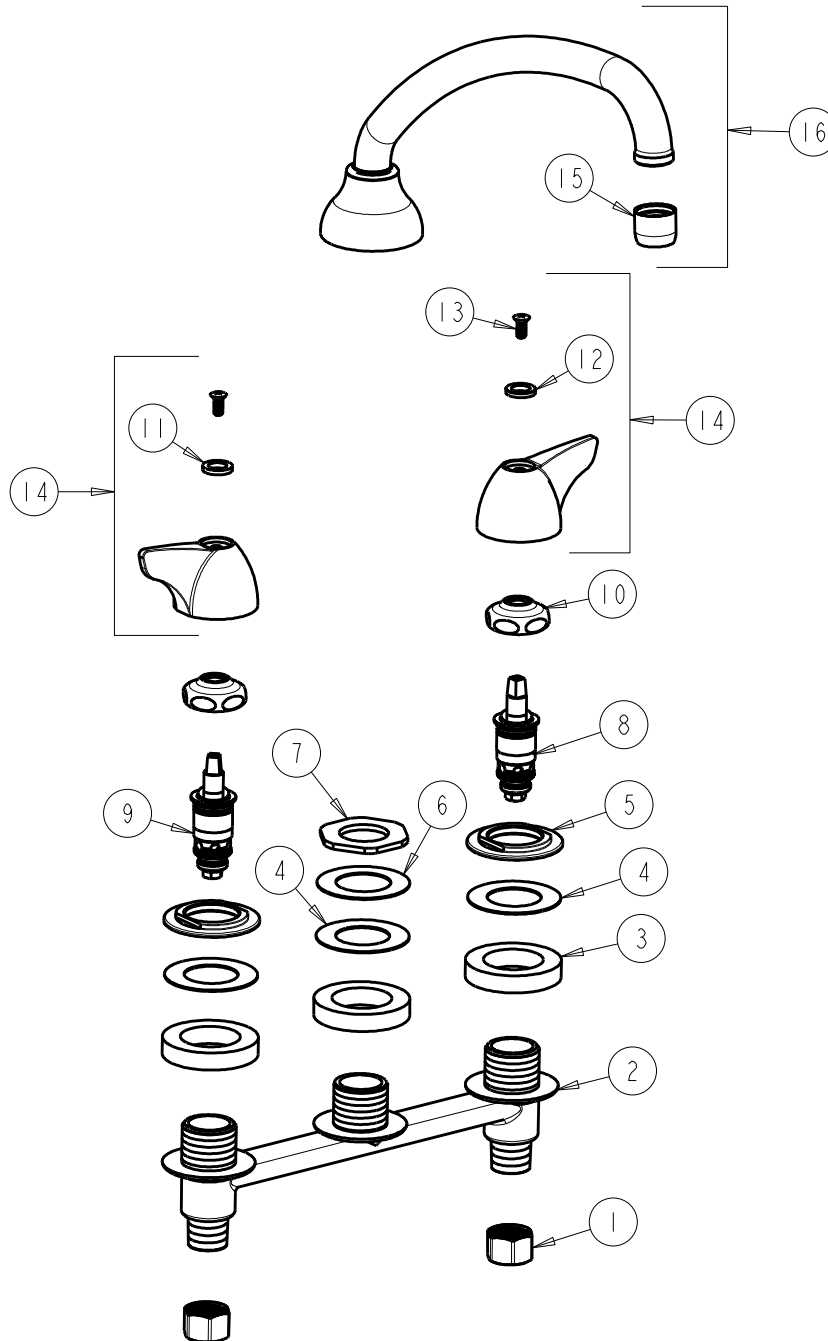

CHICAGO FAUCETS
a Geberit company

2100 South Clearwater Drive
Des Plaines, IL 60018
Phone: 847-803-5000
Fax: 847-803-5454
www.chicagofaucets.com

REPAIR PARTS

FITTING NO.

1888-ABCP

SUBMITTED MODEL NO.

BY: JAR

DATE: 10-18-11

CHK: *JAR*

REV:

ITEM NO.

FOR TECHNICAL ASSISTANCE
1-800-TEC-TRUE (1-800-832-8783)

ITEM	PART NO.	DESCRIPTION	ITEM	PART NO.	DESCRIPTION
1	49-005JKRBF	COUPLING NUT	9	1-100XTJKABNF	QUATURN UNIT (LH)
2	---	VALVE BODY (NOT SOLD SEPARATELY)	10	1-214JKCP	CAP
3	888-008JKNF	RUBBER WASHER	11	633-023JKNF	INDEX BUTTON (RED)
4	739-056JKNF	RUBBER WASHER	12	633-123JKNF	INDEX BUTTON (BLUE)
5	1888-002JKCP	NUT	13	420-010JKRCF	SCREW, 10-32 UNC PH 1/2
6	888-006JKRBF	BRASS WASHER	14	1000-PRJKCP	WING HANDLE ASSEMBLY (PAIR)
7	308-003JKRBF	LOCKNUT	15	E3JKCP	SOFTFLO AERATOR
8	1-099XTJKABNF	QUATURN UNIT (RH)	16	1888-001KJKCP	TUBE SPOUT ASSEMBLY