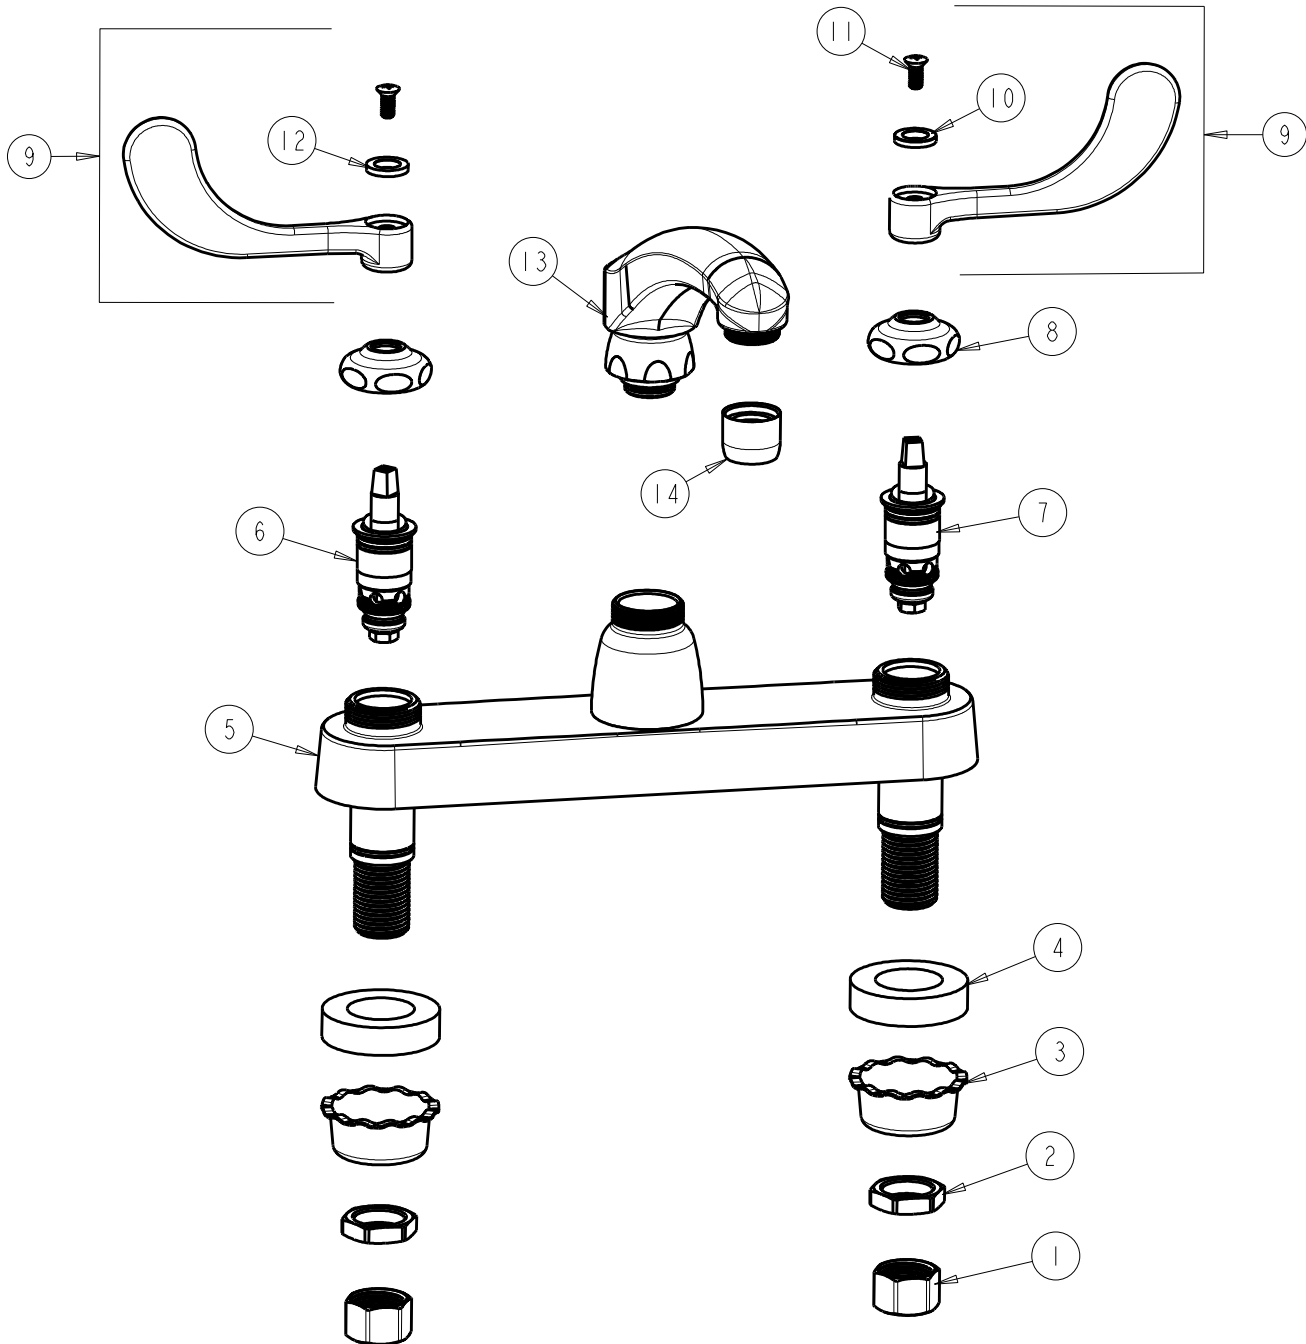

CHICAGO FAUCETS
a Geberit company

2100 South Clearwater Drive
Des Plaines, IL 60018
Phone: 847-803-5000
Fax: 847-803-5454
www.chicagofaucets.com

REPAIR PARTS

FITTING NO.

1100-E35-317ABCP

SUBMITTED MODEL NO.

BY: JAR DATE: 10-14-11

CHK: *[Signature]* REV:

ITEM NO.

FOR TECHNICAL ASSISTANCE
1-800-TEC-TRUE (1-800-832-8783)

ITEM	PART NO.	DESCRIPTION	ITEM	PART NO.	DESCRIPTION
1	49-005JKRBF	COUPLING NUT	8	1-214JKCP	CAP
2	49-004JKRBF	LOCKNUT	9	317-PRJKCP	HANDLE, 4" WRISTBLADE (PAIR)
3	1797-114JKNF	BASIN COCK WASHER	10	633-123JKNF	INDEX BUTTON (BLUE)
4	555-313JKNF	WASHER	11	420-010JKRCF	SCREW, 10-32 UNC PH 1/2
5	—	VALVE BODY (NOT SOLD SEPARATELY)	12	633-023JKNF	INDEX BUTTON (RED)
6	1-100XTJKABNF	QUATURN UNIT (LH)	13	L8LESSE3JKCP	CAST SPOUT
7	1-099XTJKABNF	QUATURN UNIT (RH)	14	E35JKCP	SOFTFLO AERATOR 1.5 GPM