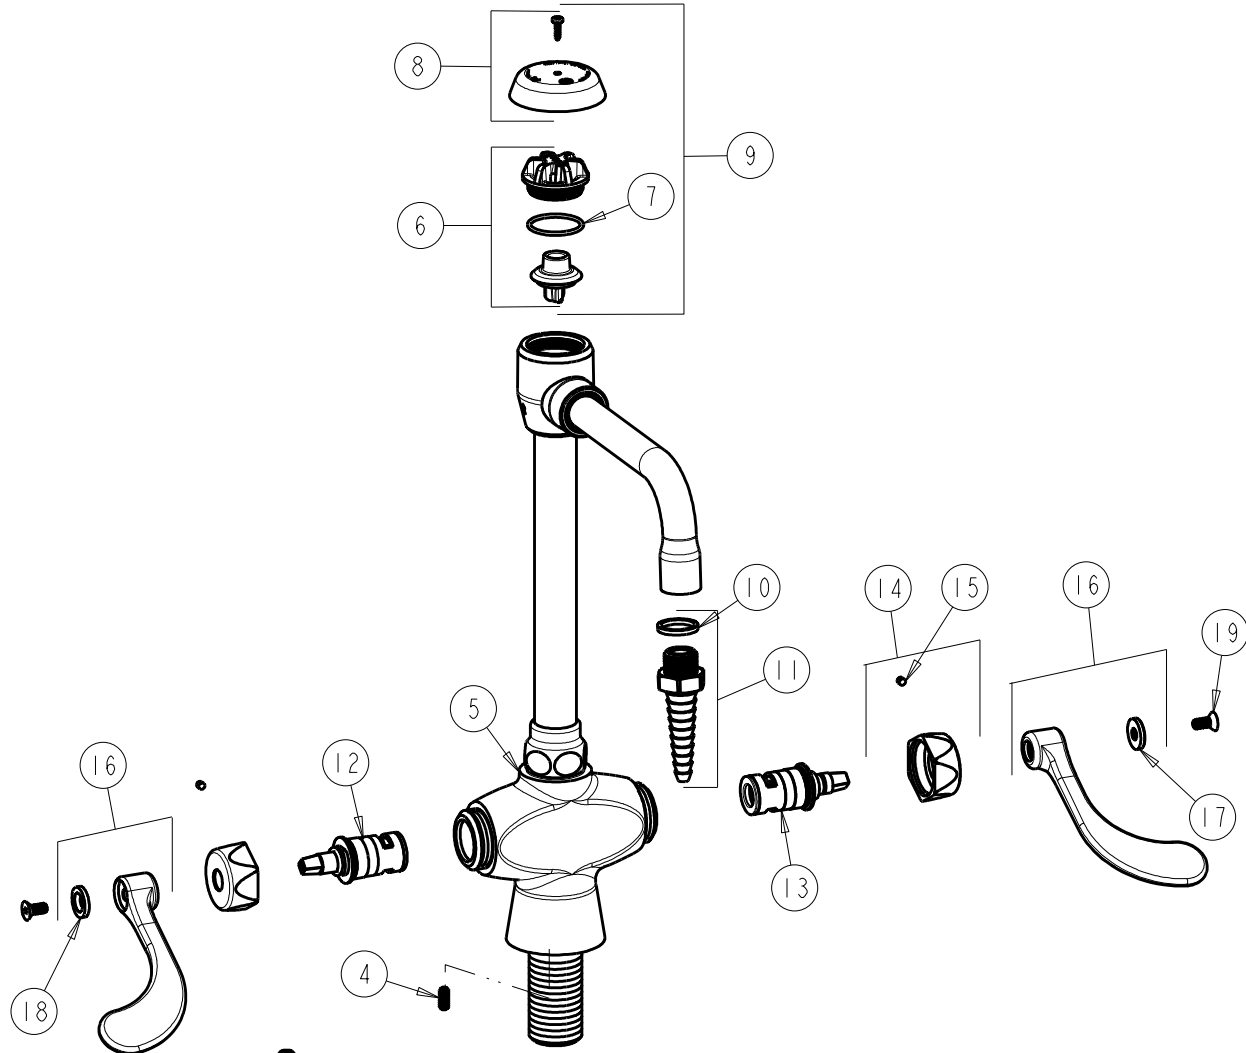

CHICAGO FAUCETS
a Geberit company

2100 South Clearwater Drive
Des Plaines, IL 60018
Phone: 847-803-5000
Fax: 847-803-5454
www.chicagofaucets.com

REPAIR PARTS

FITTING NO.

930-VR317XKCP

SUBMITTED MODEL NO.

ITEM NO.

BY: SID DATE: 05-25-12

CHK: *[Signature]* REV:

FOR TECHNICAL ASSISTANCE
1-800-TEC-TRUE (1-800-832-8783)

ITEM	PART NO.	DESCRIPTION
1	50-101KJKNF	SUPPLY TUBE ASSEMBLY
2	50-003JKRBF	LOCKNUT
3	50-014JKNF	STEEL WASHER
4	371-020JKNF	SET SCREW 10-32, HEX SOCKET
5	----	VALVE BODY (NOT SOLD SEPARATELY)
6	892-302KJKNF	VACUUM BREAKER REPAIR KIT
7	80-007JKNF	O RING 0.989 X .070
8	892-254KJKCP	VACUUM BREAKER COVER w/SCREW
9	892-402KJKNF	KIT, VACUUM BREAKER ASSEMBLY
10	229-003JKNF	WASHER
11	E7JKCP	SERRATED HOSE NOZZLE
12	1-100XKJKNF	LH CERAMIC CARTRIDGE
13	1-099XKJKNF	RH CERAMIC CARTRIDGE
14	444-105JKCP	VP CAP NUT WITH VR SCREW
15	1332-005JKNF	SCREW, VANDAL RESISTANT
16	317-PRJKCP	HANDLE, 4" WRISTBLADE (PAIR)
17	633-123JKNF	INDEX BUTTON (BLUE)
18	633-023JKNF	INDEX BUTTON (RED)
19	420-020JKNF	SCREW, 1/8 FLAT HEX HEAD X 1/2