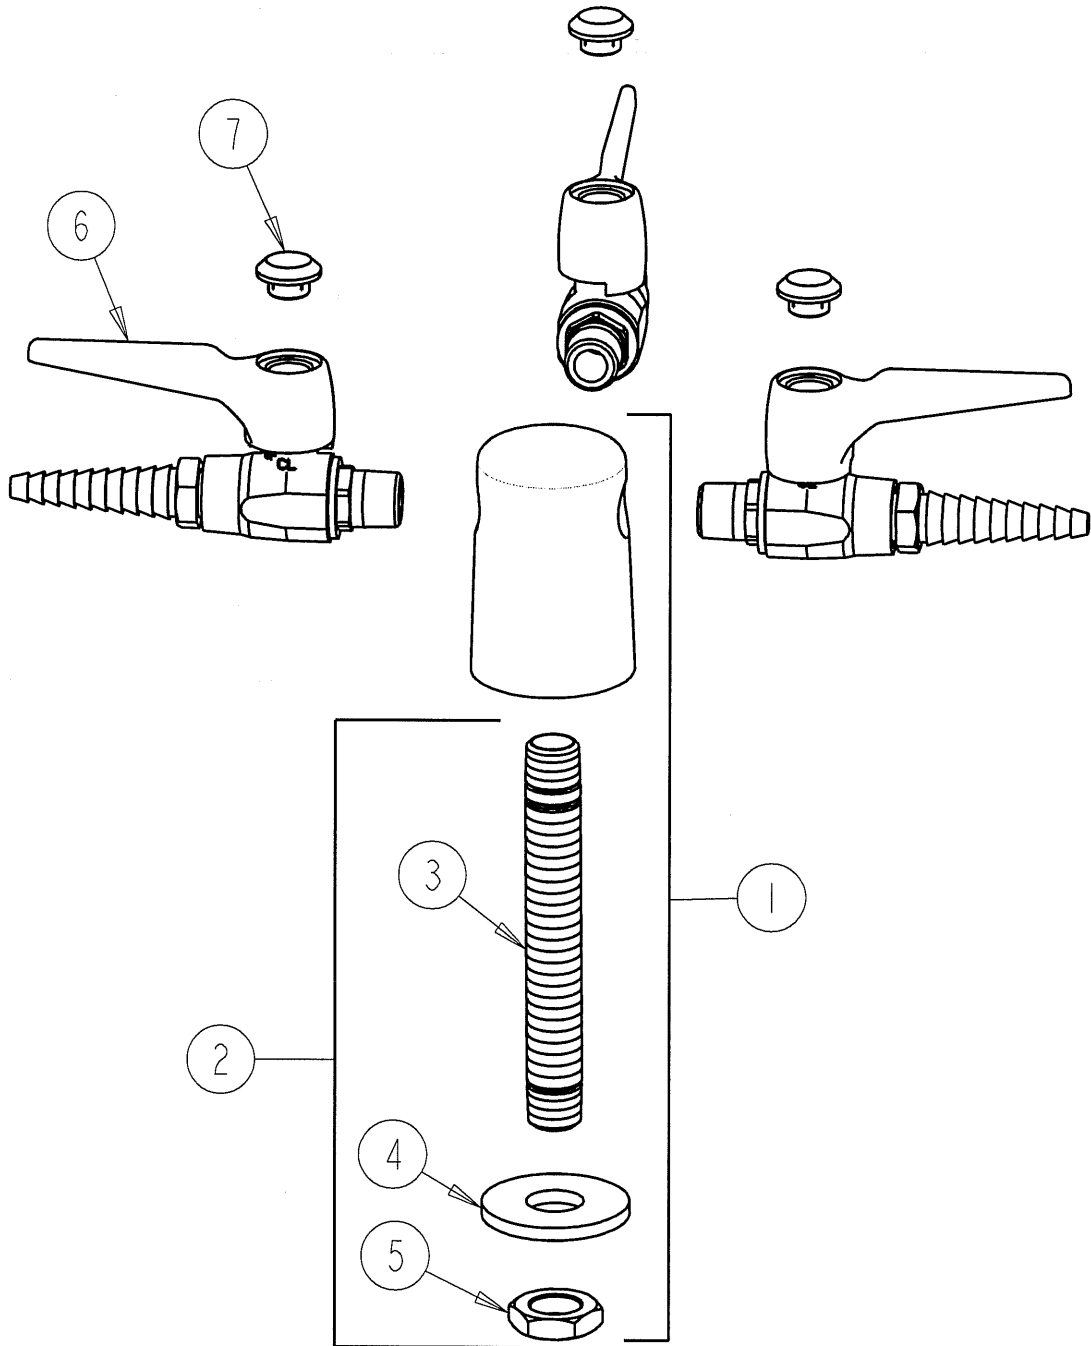

PARTS LIST

BY: SID
CHK'D: *DT*

CHICAGO FAUCETS
a Geberit company

FINISH: AS SPECIFIED
DATE: 09-24-03

983-WSV909AGV

ITEM NO.	PART NO.	DESCRIPTION
1	983-WS	TURRT ASSEMBLY
2	957-003K	SHANK ASSEMBLY
3	957-003	MALE THREAD SHANK
4	705-010	WASHER
5	705-008	LOCKNUT
6	909-LESS216-28	BALL VALVE
7	216-328	'GAS' INDEX BUTTON
7A	216-378	'VAC' INDEX BUTTON
7B	216-278	'AIR' INDEX BUTTON