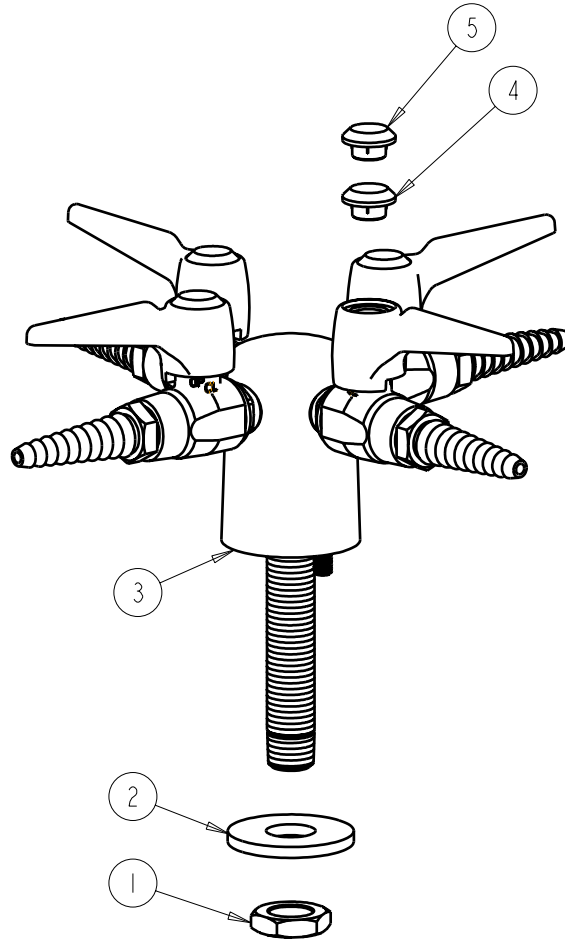

FITTING NO.

984-VR909CAGCP

SUBMITTED MODEL NO.

ITEM NO.

FOR TECHNICAL ASSISTANCE
1-800-TEC-TRUE (1-800-832-8783)

ITEM	PART NO.	DESCRIPTION
1	705-008JKRBF	NUT
2	705-010JKNF	STEEL WASHER
3	-----	TURRET V.R. (NOT SOLD SEPARATLY)
4	216-278JKNF	BUTTON 'AIR'
5	216-328JKNF	BUTTON 'GAS'