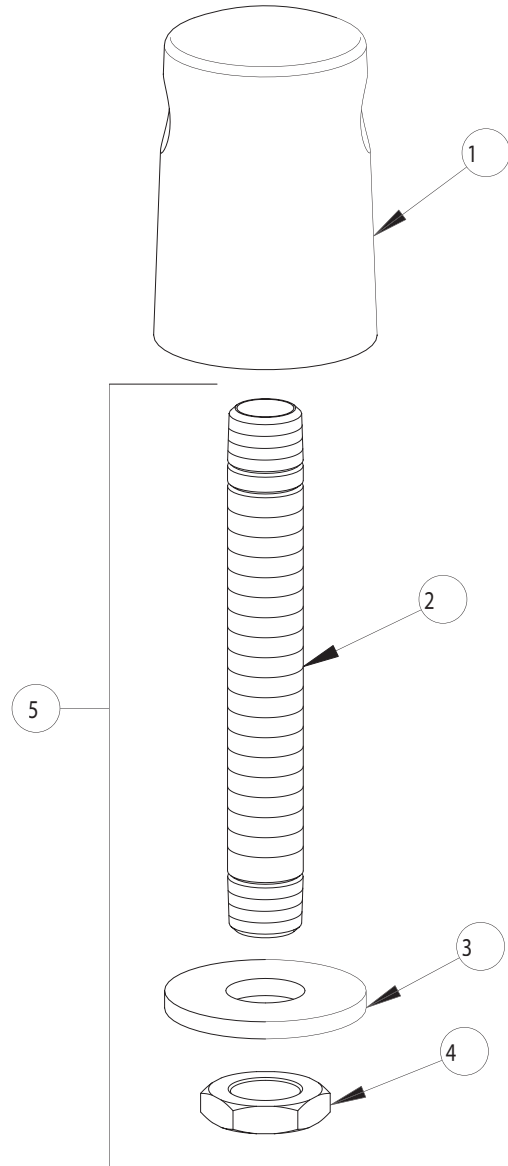

PARTS LIST

BY:
CHK'D:

SID

FINISH:
DATE:

AS SPECIFIED
11-01-01

981-WS

ITEM NO.	PART NO.	DESCRIPTION
1	981	TURRET, TWO OUTLETS
2	957-003	MALE THREAD SHANK
3	705-010	STEEL WASHER
4	705-008	NUT
5	957-003K	SHANK ASSEMBLY