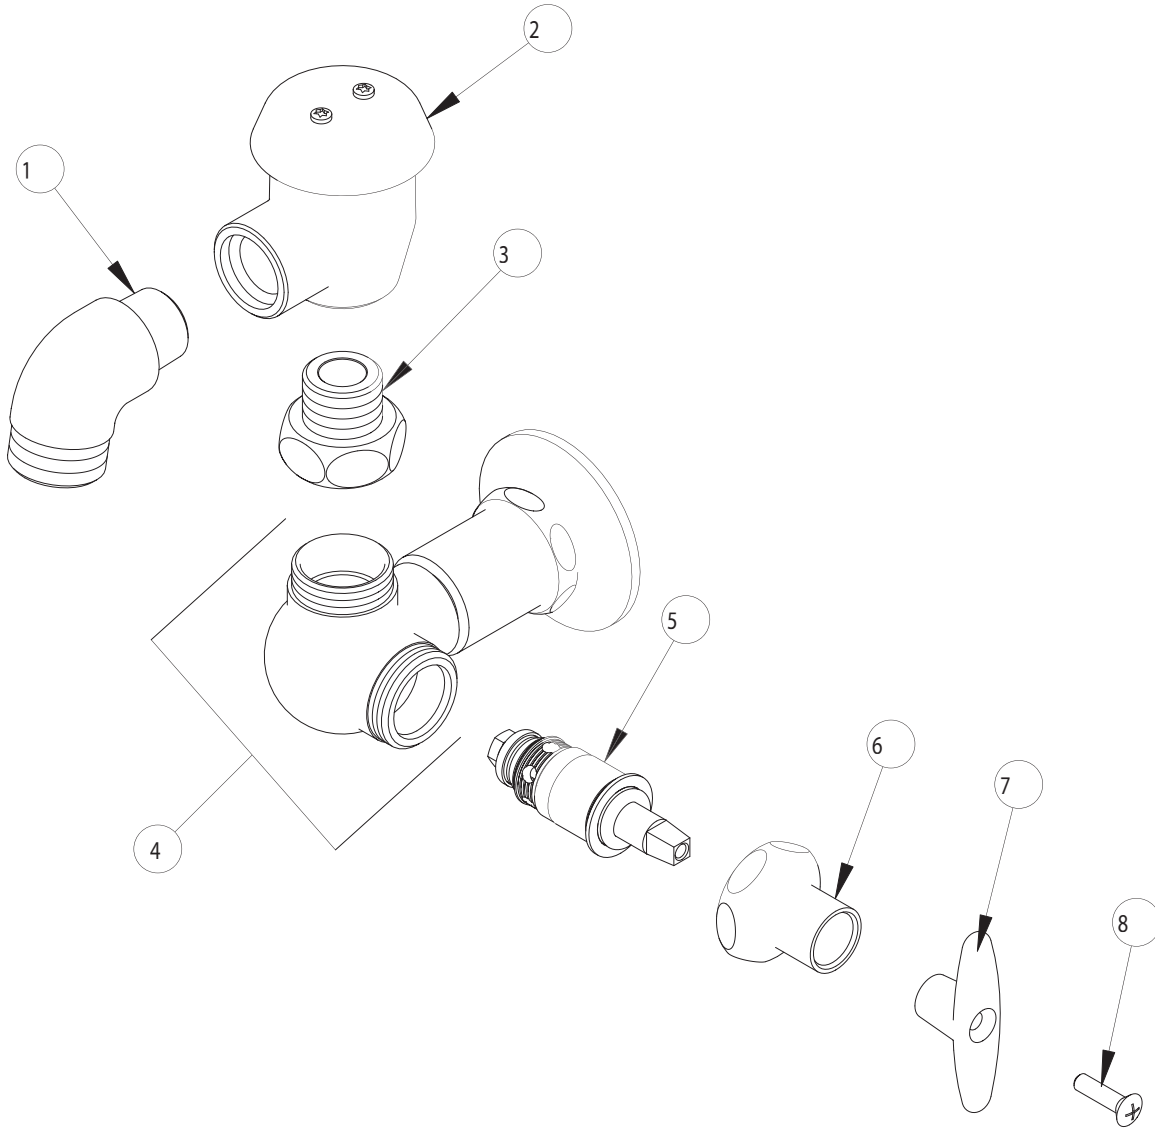

PARTS LIST

BY: SID
CHK'D:

CHICAGO
FAUCETS
Last As Long As The Building

FINISH:
DATE:

AS SPECIFIED
10-30-01

952

ITEM NO.	PART NO.	DESCRIPTION	ITEM NO.	PART NO.	DESCRIPTION
1	998-003	CAST SPOUT	6	1-246	LOOSE KEY CAP
2	892	FOR PARTS SEE 892	7	293-006	TEE HANDLE
3	683-003	ADAPTER	8	250-093	SCREW
4	-----	VALVE BODY (NOT SOLD SEPARATELY)			
5	217XTLH	SLO-COMPRESSION UNIT (LH)			