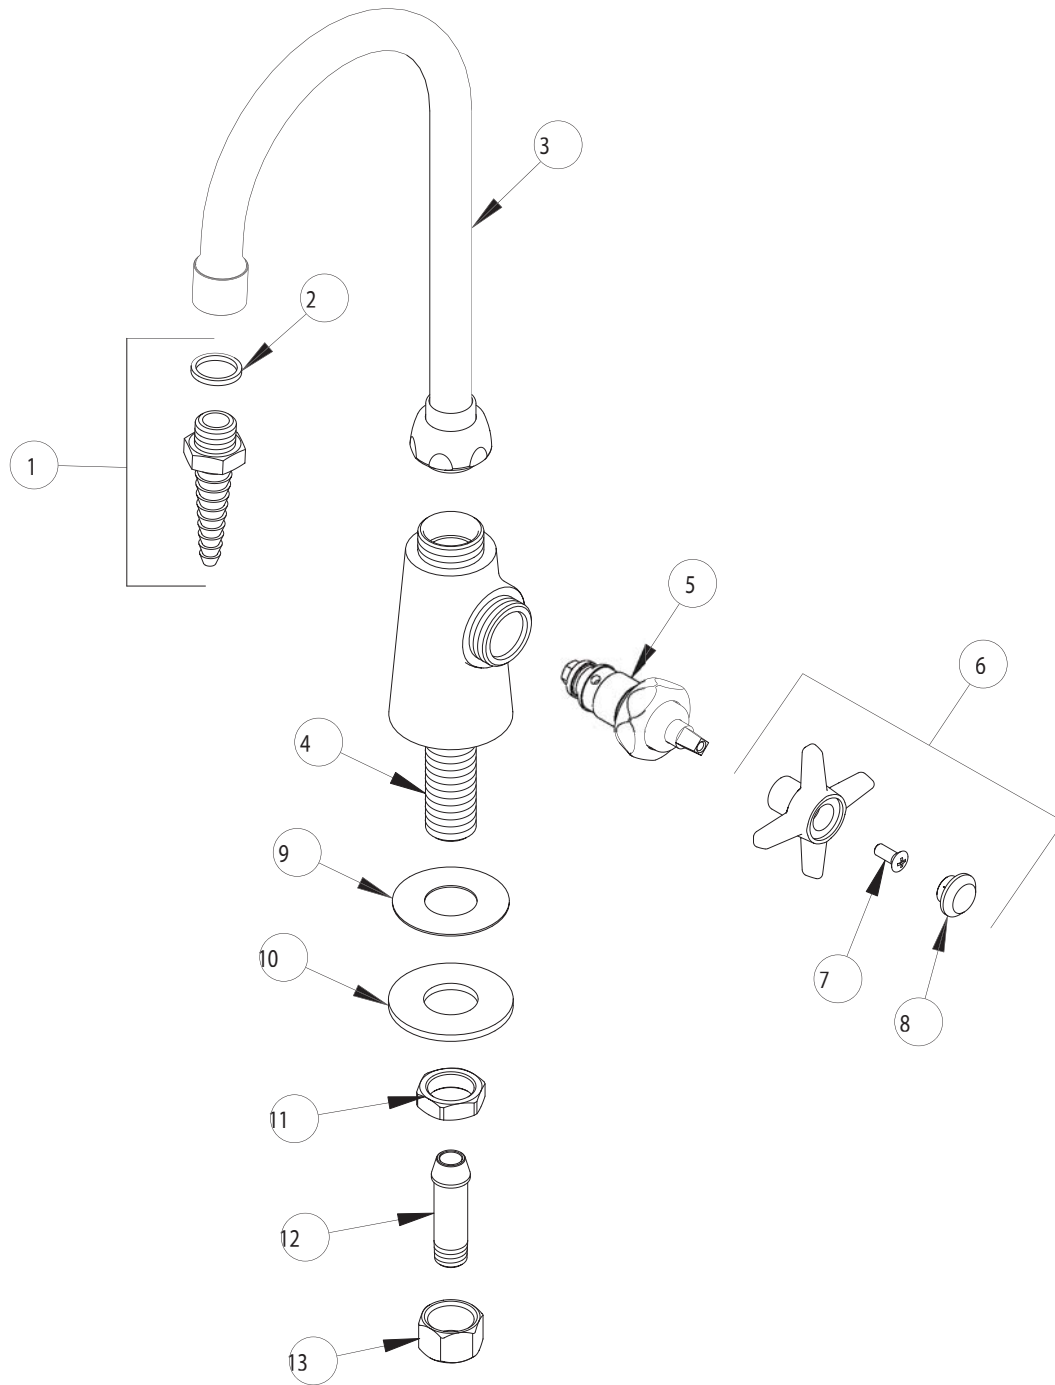

PARTS LIST

BY: SID
CHK'D:

FINISH: CHROME TIN FINISH
DATE: 3-28-02

969

ITEM NO.	PART NO.	DESCRIPTION	ITEM NO.	PART NO.	DESCRIPTION
1	E7	LAB NOZZLE OUTLET	8	216-428	'DW' INDEX BUTTON
2	229-003	WASHER	9	52-007	RUBBER WASHER
3	GN2B	FOR PARTS SEE GN2B	10	807-002	GALVANIZED WASHER
4	-----	VALVE BODY (NOT SOLD SEPARATELY)	11	49-004	LOCKNUT
5	826-X	KLO-SELF CARTRIDGE	12	49-006	TAILPIECE
6	204-DW	4-ARM HANDLE	13	49-005	COUPLING NUT
7	420-010	SCREW			