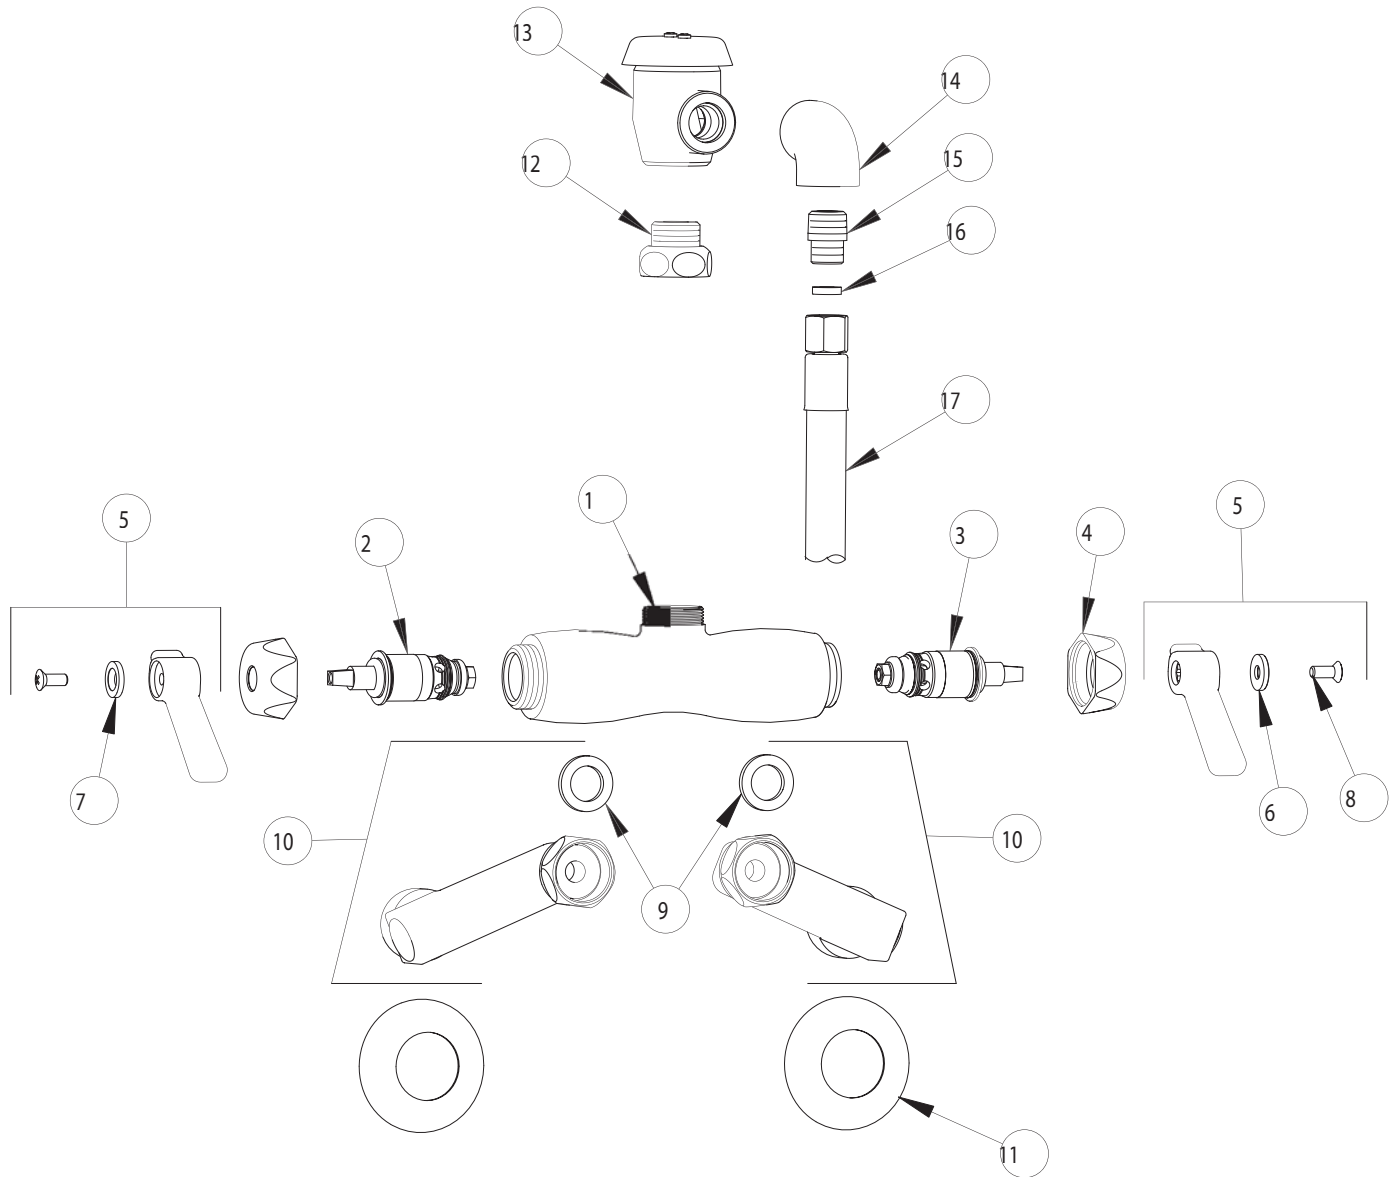

PARTS LIST

BY: SID
CHK'D:

FINISH:
DATE:

AS SPECIFIED
10-30-01

956-R

ITEM NO.	PART NO.	DESCRIPTION	ITEM NO.	PART NO.	DESCRIPTION
1	----	VALVE BODY (NOT SOLD SEPARATELY)	10	R	R-ARM
2	1-100XT	QUATURN UNIT (LH)	11	1-055	FLANGE
3	1-099XT	QUATURN UNIT (RH)	12	683-001	ADAPTER
4	444-005	CAP NUT	13	893	FOR PARTS SEE 893
5	369PR	LEVER HANDLE ASSEMBLY	14	647-102	ELBOW
6	633-123	INDEX BUTTON (BLUE)	15	777-011	HOSE ADAPTER
7	633-023	INDEX BUTTON (RED)	16	739-051	GASKET
8	420-010	SCREW	17	252-011K	WHITE VINYL HOSE ASSEMBLY
9	1-011	WASHER			