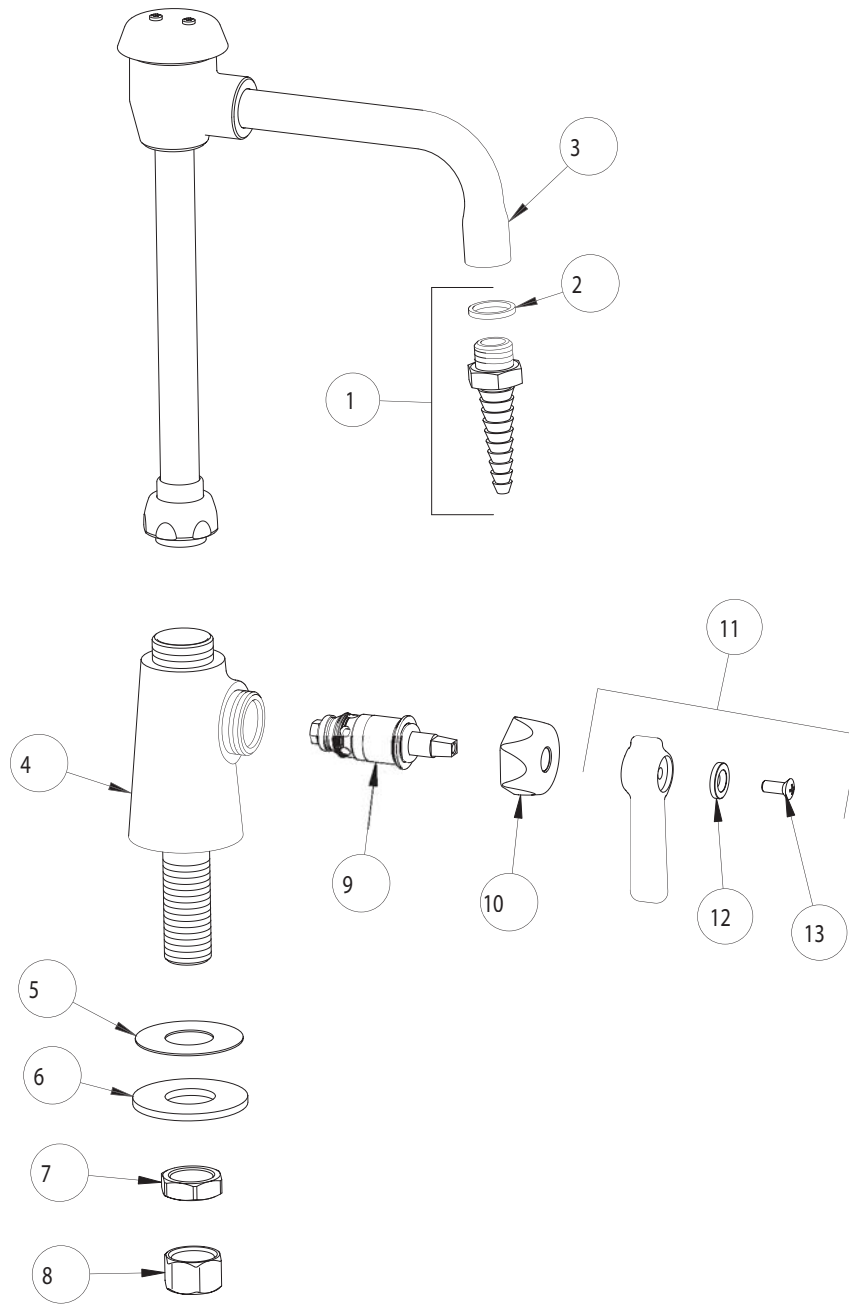

PARTS LIST

BY: JAR
CHK'D:

FINISH:
DATE:

AS SPECIFIED
10-31-01

928-369

ITEM NO.	PART NO.	DESCRIPTION
1	E7	LAB NOZZLE OUTLET
2	229-003	WASHER
3	GN2BVB	V B SPOUT B TYPE END
4	----	VALVE BODY (NOT SOLD SEPARATELY)
5	52-007	RUBBER WASHER
6	807-002	GALVANIZED WASHER
7	49-004	LOCKNUT
8	49-005	COUPLING NUT
9	1-099XT	QUATURN UNIT (RH)
10	444-005	CAP NUT
11	369COLD	LEVER HANDLE ASSEMBLY
12	633-123	INDEX BUTTON (BLUE)
13	420-010	SCREW