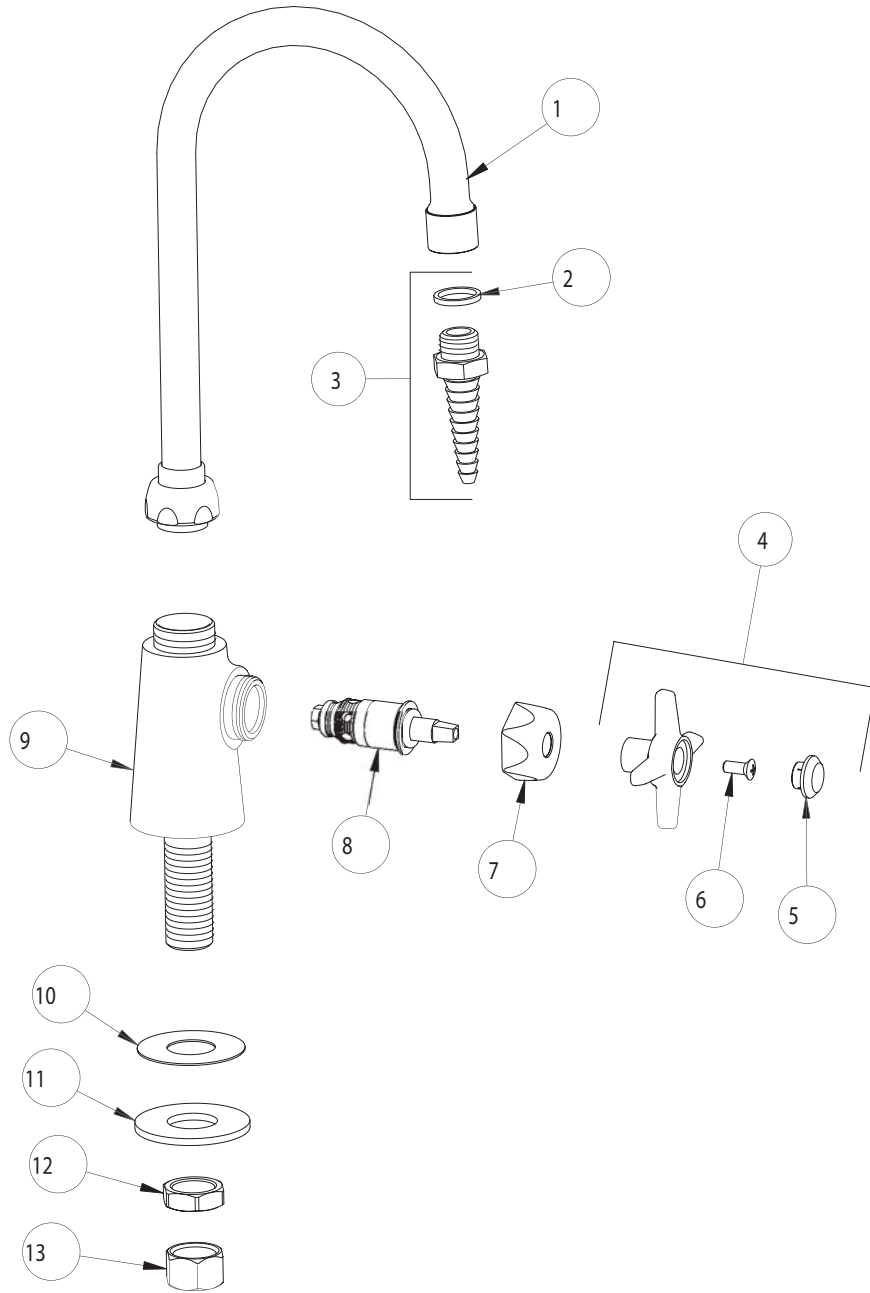

PARTS LIST

BY: JAR
CHK'D:

FINISH:
DATE:

AS SPECIFIED
10-30-01

927

ITEM NO.	PART NO.	DESCRIPTION
1	GN2B	FOR PARTS SEE GN2B
2	229-003	WASHER
3	E7	LAB NOZZLE OUTLET
4	204-CW	4-ARM HANDLE ASSEMBLY
5	216-178	'CW' INDEX BUTTON
6	420-010	SCREW
7	444-005	CAP NUT
8	217XTLH	SLO-COMPRESSION UNIT (LH)
9	-----	VALVE BODY (NOT SOLD SEPARATELY)
10	52-007	RUBBER WASHER
11	807-002	GALVANIZED WASHER
12	49-004	LOCKNUT
13	49-005	COUPLING NUT