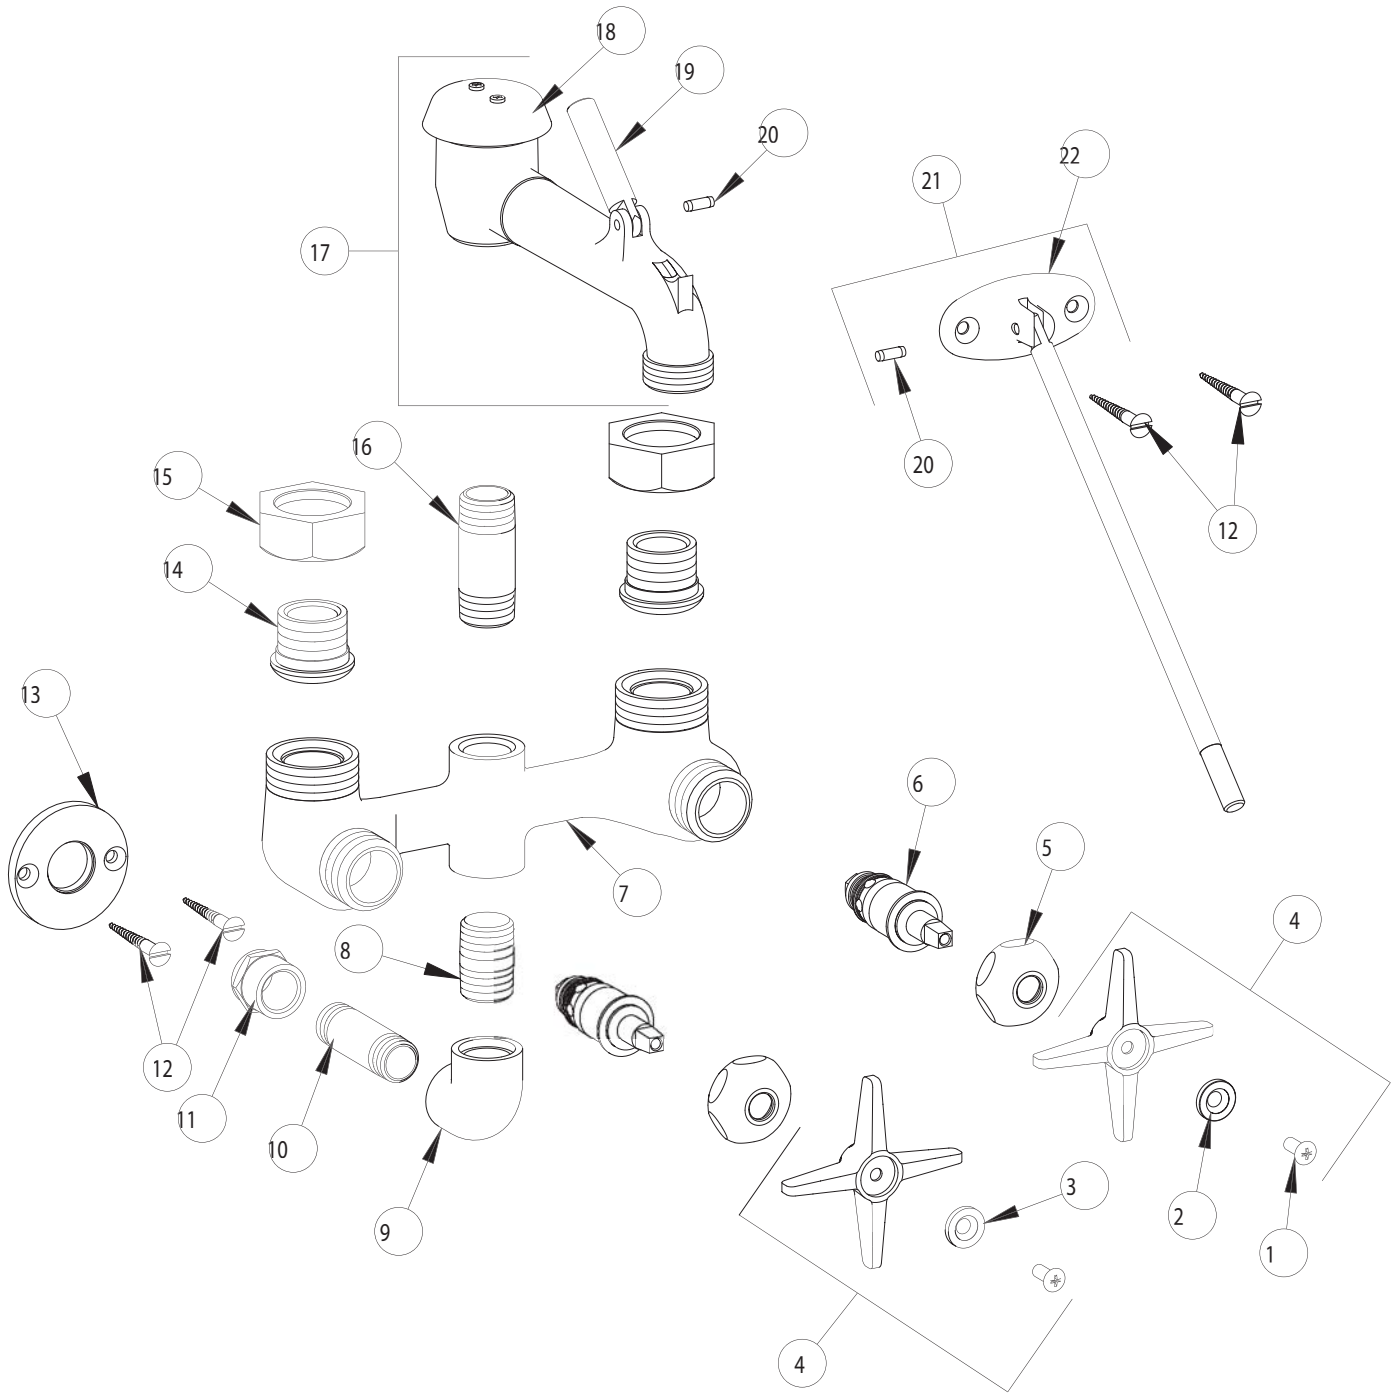

PARTS LIST

BY: SID
CHK'D:

FINISH:
DATE:

AS SPECIFIED
03-12-02

835

ITEM NO.	PART NO.	DESCRIPTION	ITEM NO.	PART NO.	DESCRIPTION
1	420-010	SCREW	13	835-001	FLANGE
2	633-123	INDEX BUTTON (BLUE)	14	177-003	UNION TAILPIECE
3	633-023	INDEX BUTTON (RED)	15	177-002	UNION NUT
4	633-PR	4-ARM CROSS HANDLE ASSEMBLY	16	530-051	1/2"NPT X 2" NIPPLE
5	1-214	CAP	17	897-005K	SPOUT ASSEMBLY
6	1-100XT	QUATURN UNIT (LH)	18	892	FOR PARTS SEE 892
7	-----	VALVE BODY NOT SOLD SEPARATELY	19	173-026	SLEEVE
8	709-006	1/2"NPT X 1-3/4" SOLID NIPPLE	20	50-007	PIN
9	777-104	ELBOW	21	173-003K	ROD ASSEMBLY
10	906-001	3/8"NPT X 2" NIPPLE	22	173-105	WALL BRACKET
11	225-002	ADAPTER			
12	173-006	FLAT HEAD WOOD SCREW			