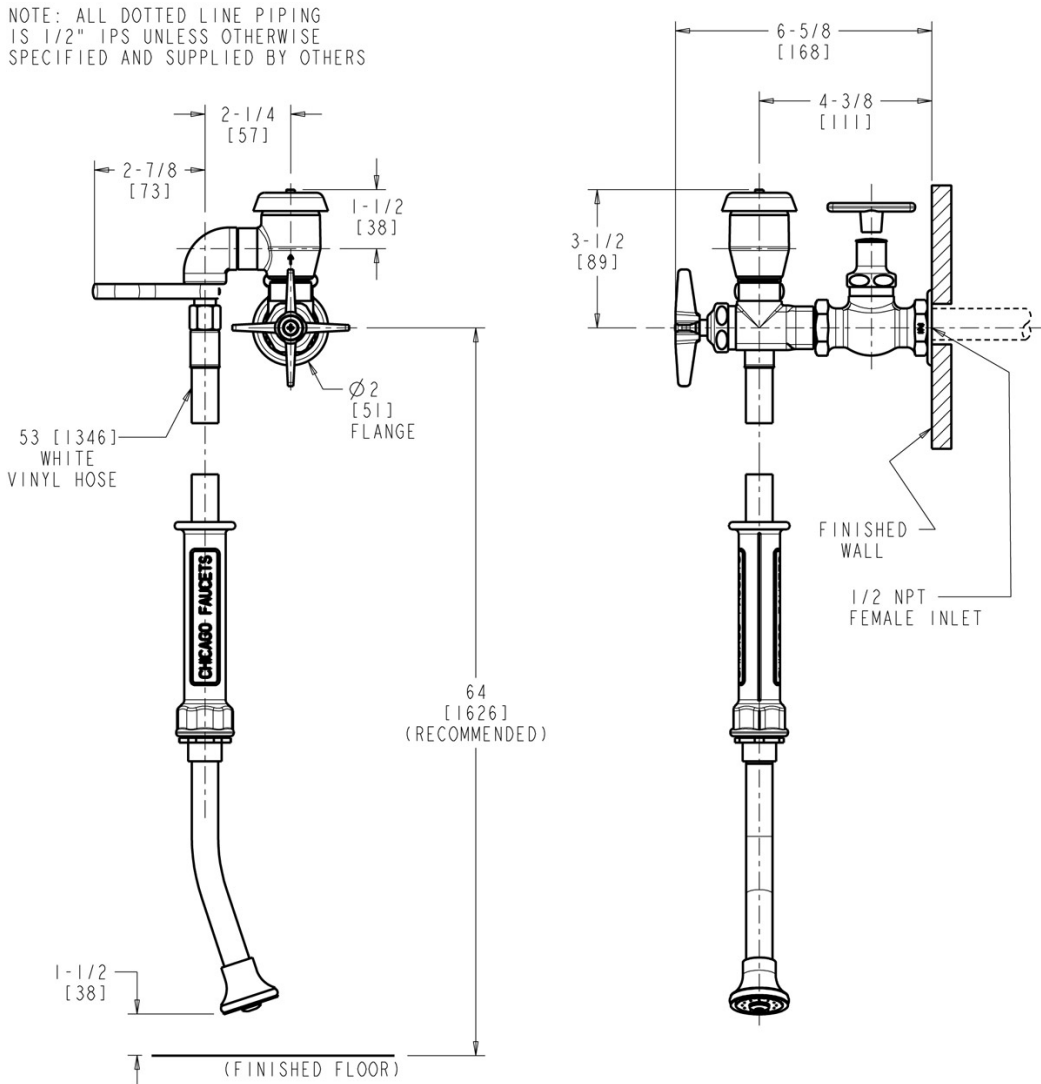

MECHANICAL FAUCETS

809-XKCP

Hygiene and Salon

Product Type

Wall Mounted Single Handle Bed Pan Cleaner Bed Pan Cleaner with Loose Key

Features & Specifications

- Single Handle Bed Pan Cleaner
- Full Flow Spray
- 3" Cross Handle
- Ceramic 1/4 Turn Operating Cartridge
- 1/2" NPT Female Thread Inlet
- Atmospheric Vacuum Breaker, Not Intended for Continuous Pressure Applications
- Atmospheric Vacuum Breaker, Not Intended for Continuous Pressure Applications

Contractor _____

Submitted as Shown Submitted with Variations

Date _____

Architect/Engineer Specification

Chicago Faucets No. 809-XKCP, Wall Mounted Single Handle Bed Pan Cleaner Bed Pan Cleaner with Loose Key, Chrome Plated solid brass construction. Full Flow 25 Degree Male Rose Spray. 3" Metal Cross handle(s) with Eight Point Tapered Broach and Secured Blue Button. Ceramic quarter turn cartridge, features square tapered stem. 1/2" NPT Female Thread Inlet. Atmospheric Vacuum Breaker, Not Intended for Continuous Pressure Applications. .