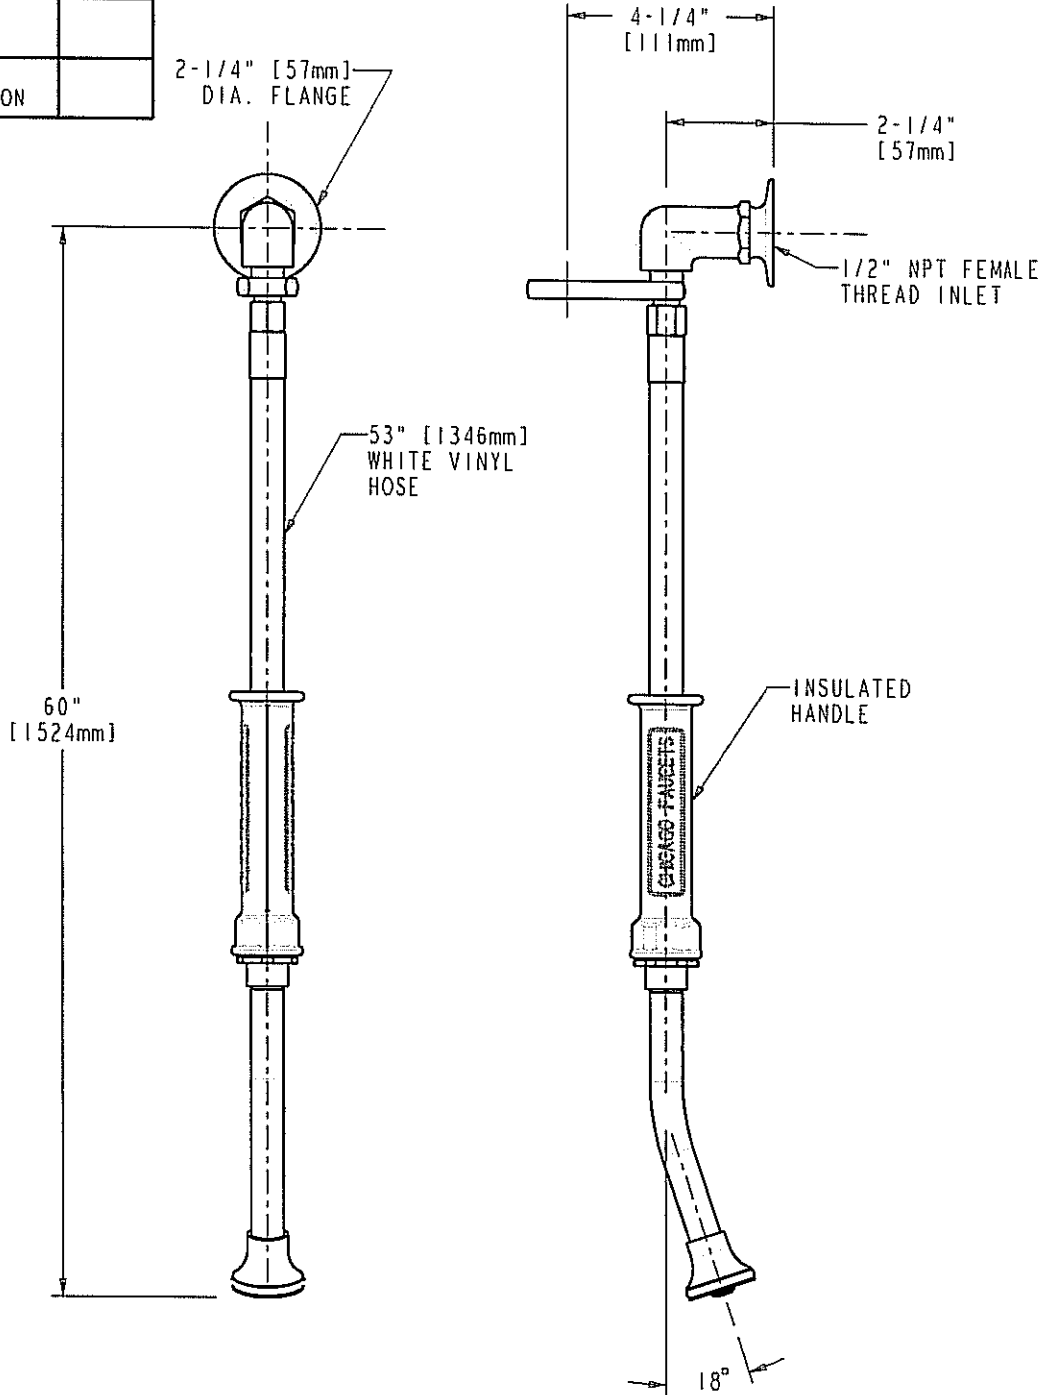

JOB NAME

ITEM NO.

SUBMITTED AS SHOWN

SUBMITTED AS NOTED

SEE ATTACHED FOR  
 SUBMITTED MODIFICATION

TECHNICAL DATA

- WALL MOUNTED FLANGED ELBOW
- 53" [1346mm] WHITE VINYL HOSE
- HOSE HOOK
- 777-19K HAND SPRAY OUTLET WITH HEAT RESISTANT HANDLE AND ANGLED OUTLET
- FINISH: CHROME PLATE

- E21 RUBBER BOUND SPRAY OUTLET
- ASME A112.18.1M COMPLIANT
- CSA B125 COMPLIANT

DATE: 04-05-06

BY: SID

CHK'D:

APP'D: *[Signature]*

REV:

778-S777-19K

ROUGHING IN DIMENSIONS MAY VARY AND ARE SUBJECT TO CHANGE. NO RESPONSIBILITY IS ASSUMED FOR USE OF SUPERCEDED OR VOIDED DATA.