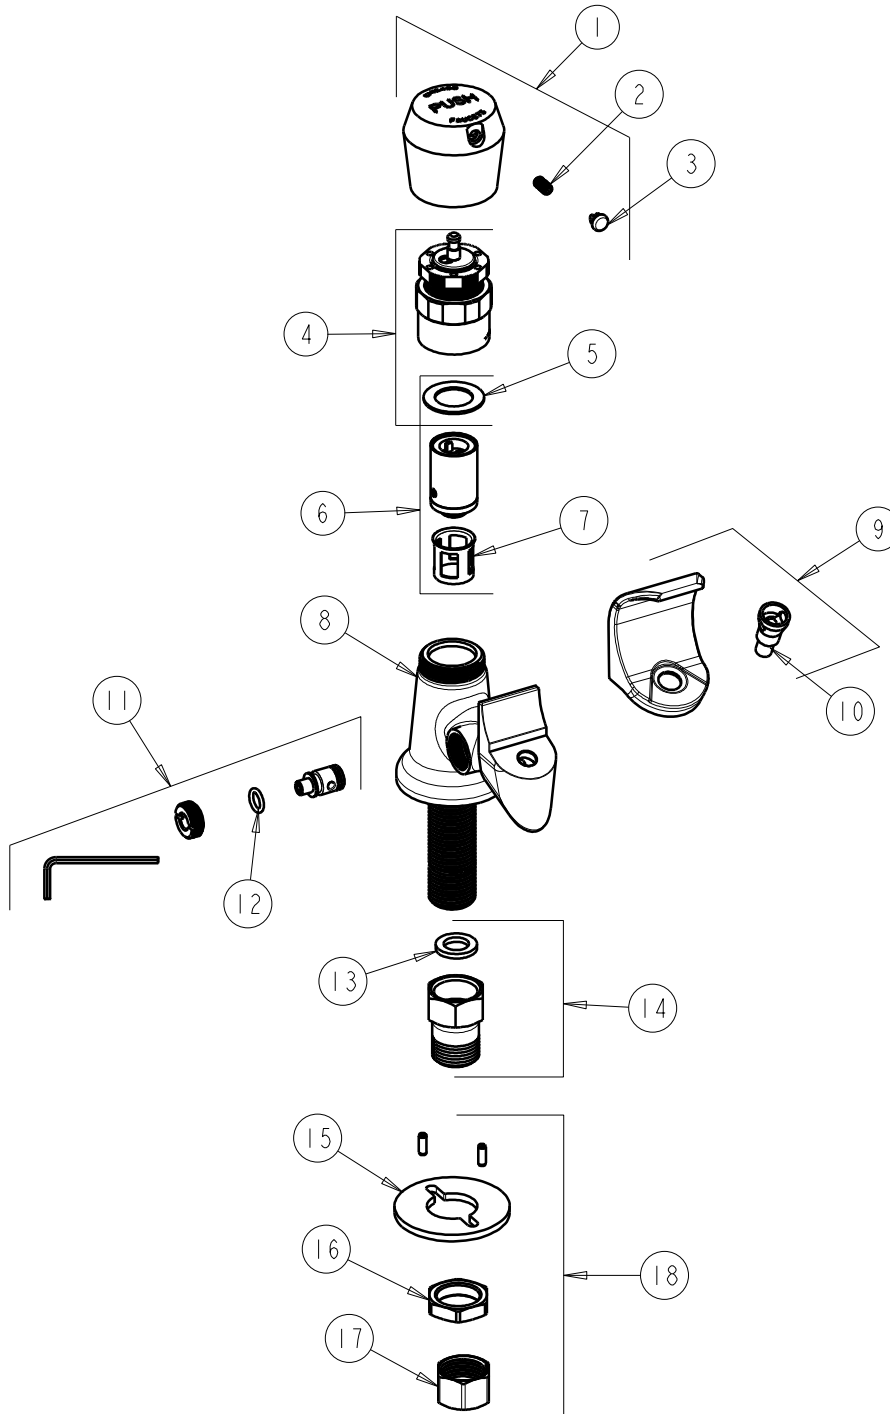

CHICAGO FAUCETS
a Geberit company

2100 South Clearwater Drive
Des Plaines, IL 60018
Phone: 847-803-5000
Fax: 847-803-5454
www.chicagofaucets.com

REPAIR PARTS

FITTING NO.

748-665FHABCP

SUBMITTED MODEL NO.

ITEM NO.

FOR TECHNICAL ASSISTANCE
1-800-TEC-TRUE (1-800-832-8783)

BY: SID DATE: 05-26-09

CHK: *[Signature]* REV:

ITEM	PART NO.	DESCRIPTION	ITEM	PART NO.	DESCRIPTION
1	665-PSHJKCP	HANDLE, PUSH CAP	10	653-008JKCP	NOZZLE
2	665-116JKNF	SET SCREW	11	AB748-012KJKNF	FLOW CONTROL, KIT
3	665-309KJKNF	BUTTONS, HOT AND COLD	12	319-040JKNF	O-RING
4	665-190KJKNF	ACTUATOR ASSEMBLY	13	1001-002JKNF	GASKET
5	665-011JKNF	WASHER, SEALING	14	AB722-013KJKRBF	ADAPTER, FLOW CONTROL
6	672-XJKNF	MVP CARTRIDGE	15	807-112JKNF	WASHER
7	667-402JKNF	MVP FILTER	16	49-004JKRBF	LOCKNUT
8	---	BODY (NOT SOLD SEPARATELY)	17	49-005JKRBF	COUPLING NUT
9	AB748-011KJKNF	MOUTHGAURD BUBBLER AND NOZZLE	18	748-013KJKNF	MOUNTING KIT