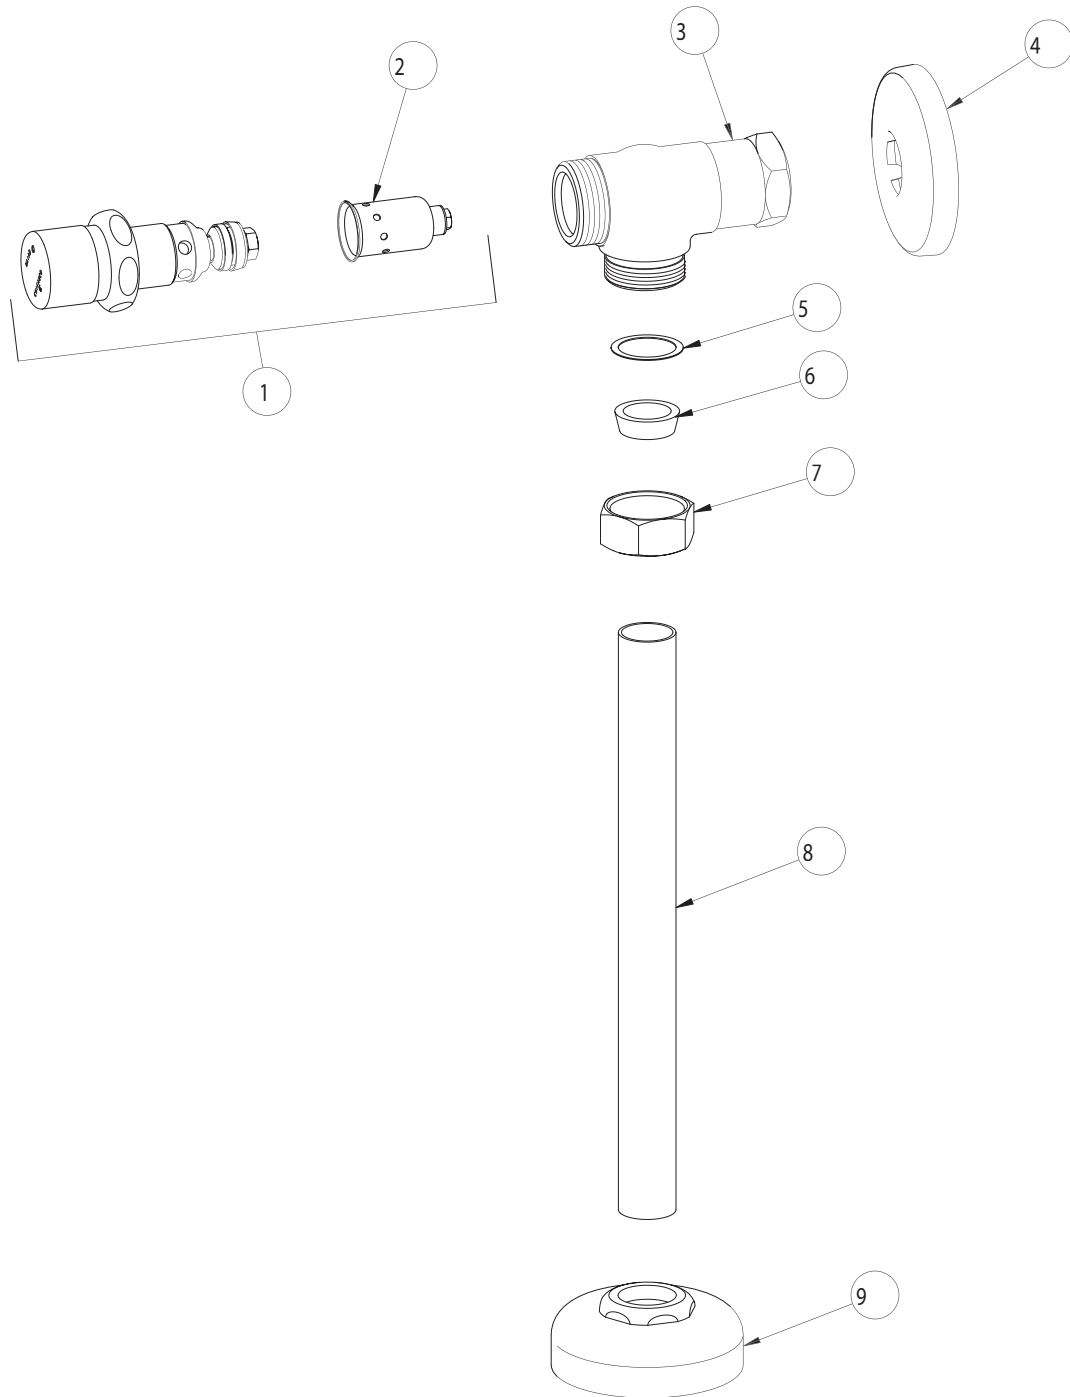

# PARTS LIST

BY: SID  
CHK'D:

FINISH:  
DATE:

AS SPECIFIED  
09-18-01

732

ITEM NO.	PART NO.	DESCRIPTION	ITEM NO.	PART NO.	DESCRIPTION
1	333-XSLOPSH	SLOW PUSH-BUTTON UNIT	6	93-033	RUBBER WASHER
2	333-073K	SLOW DASHPOT ASSEMBLY	7	702-002	NUT
3	-----	VALVE BODY (NOT SOLD SEPARATELY)	8	732-001	TUBE
4	749-016	WALL FLANGE	9	142-PP	FLANGE ASSEMBLY PRE-PACK
5	702-012	WASHER			