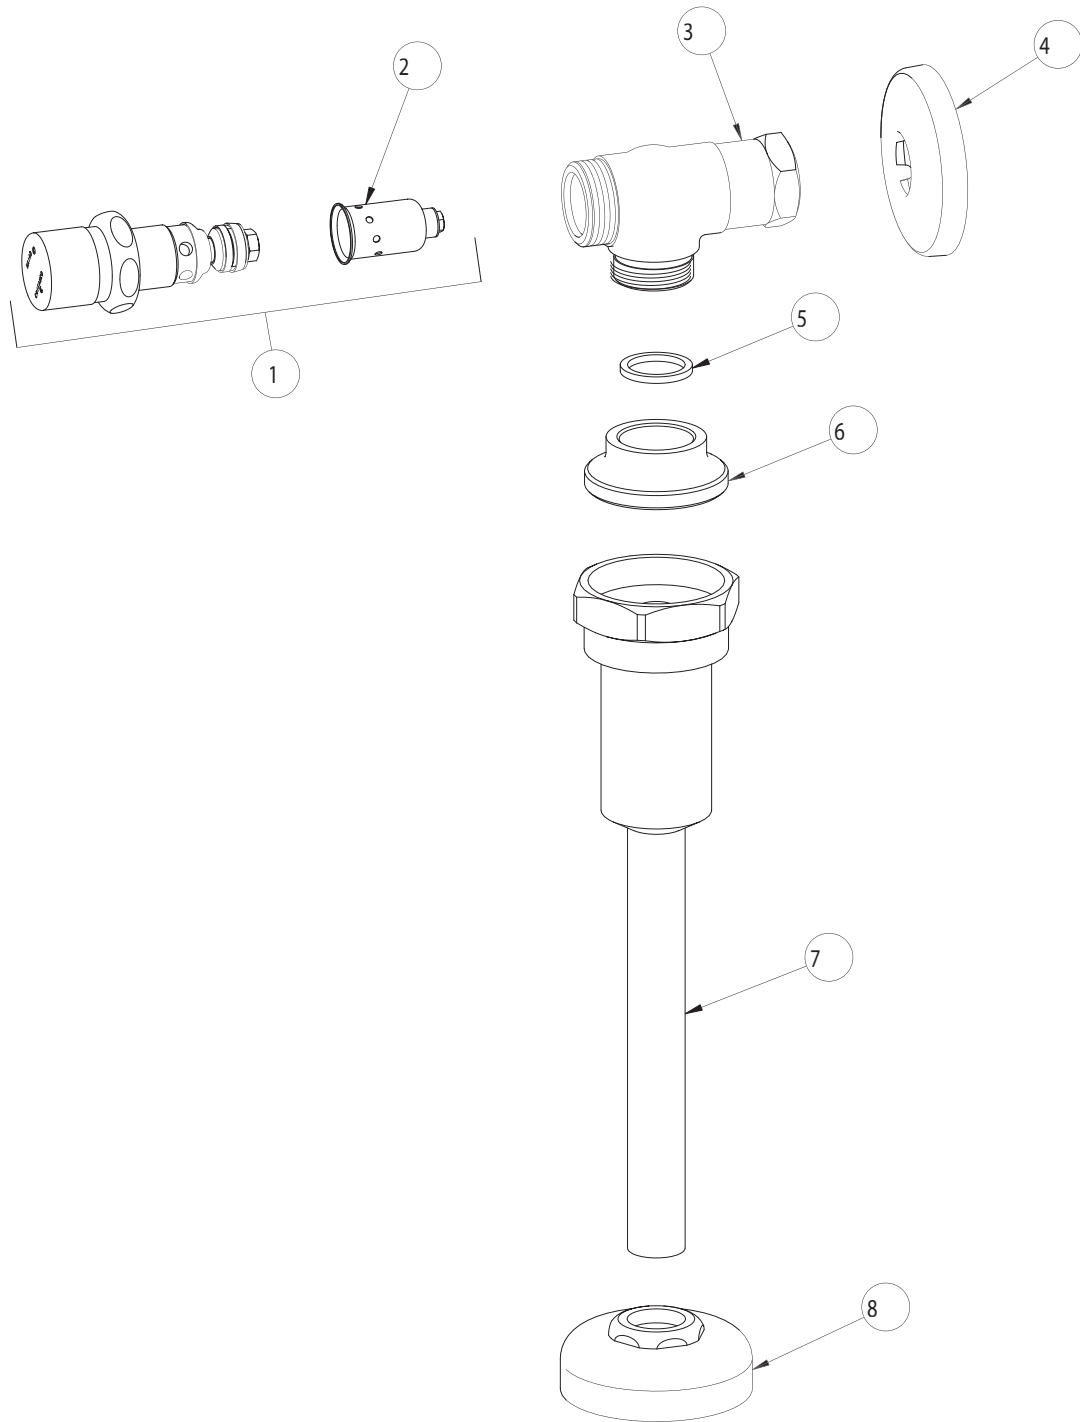

PARTS LIST

BY: SID
CHK'D:

FINISH:
DATE:

AS SPECIFIED
09-18-01

732-VB

ITEM NO.	PART NO.	DESCRIPTION	ITEM NO.	PART NO.	DESCRIPTION
1	333-XSLOPSH	SLOW PUSH-BUTTON UNIT	6	734-001	ADAPTER
2	333-073K	SLOW DASHPOT ASSEMBLY	7	734-104K	VACUUM BREAKER
3	-----	VALVE BODY (NOT SOLD SEPARATELY)	8	142-PP	FLANGE ASSEMBLY PRE-PACK
4	749-016	WALL FLANGE			
5	734-005	GASKET			