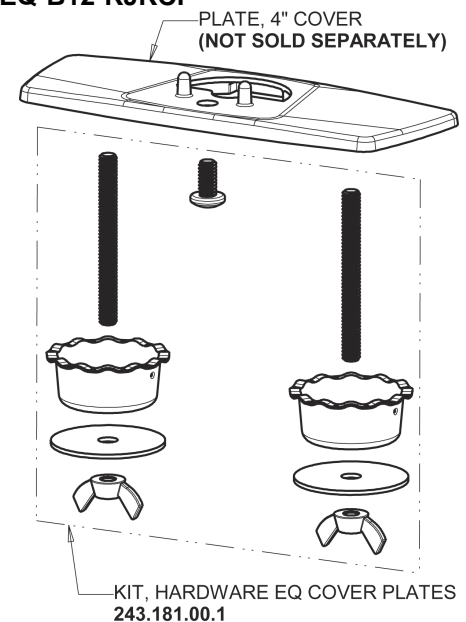

# Repair Parts

EQ-B12A-63ABCP

EQ Angular Series Lavatory Sink Faucet with Hands-free Infrared Detection

**CHICAGO FAUCETS**

a Geberit company

## EQ-63KJKABNF EQ Control Box, Long Life Battery, Thermostatic Mixer Base Parts:

## 4" Cover Plate, Polished Chrome, for EQ Square Spouts EQ-B12-KJKCP