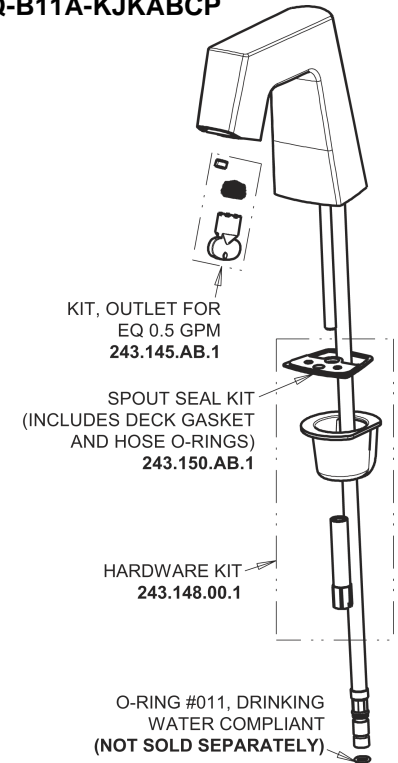

# Repair Parts

EQ-B12A-63ABCP

EQ Angular Series Lavatory Sink Faucet with Hands-free Infrared Detection

**CHICAGO FAUCETS**

a Geberit company

## EQ-63KJKABNF EQ Control Box, Long Life Battery, Thermostatic Mixer Base Parts:

## Polished Chrome EQ Square Spout, 0.5 GPM EQ-B11A-KJKABCP

## 4" Cover Plate, Polished Chrome, for EQ Square Spouts EQ-B12-KJKCP