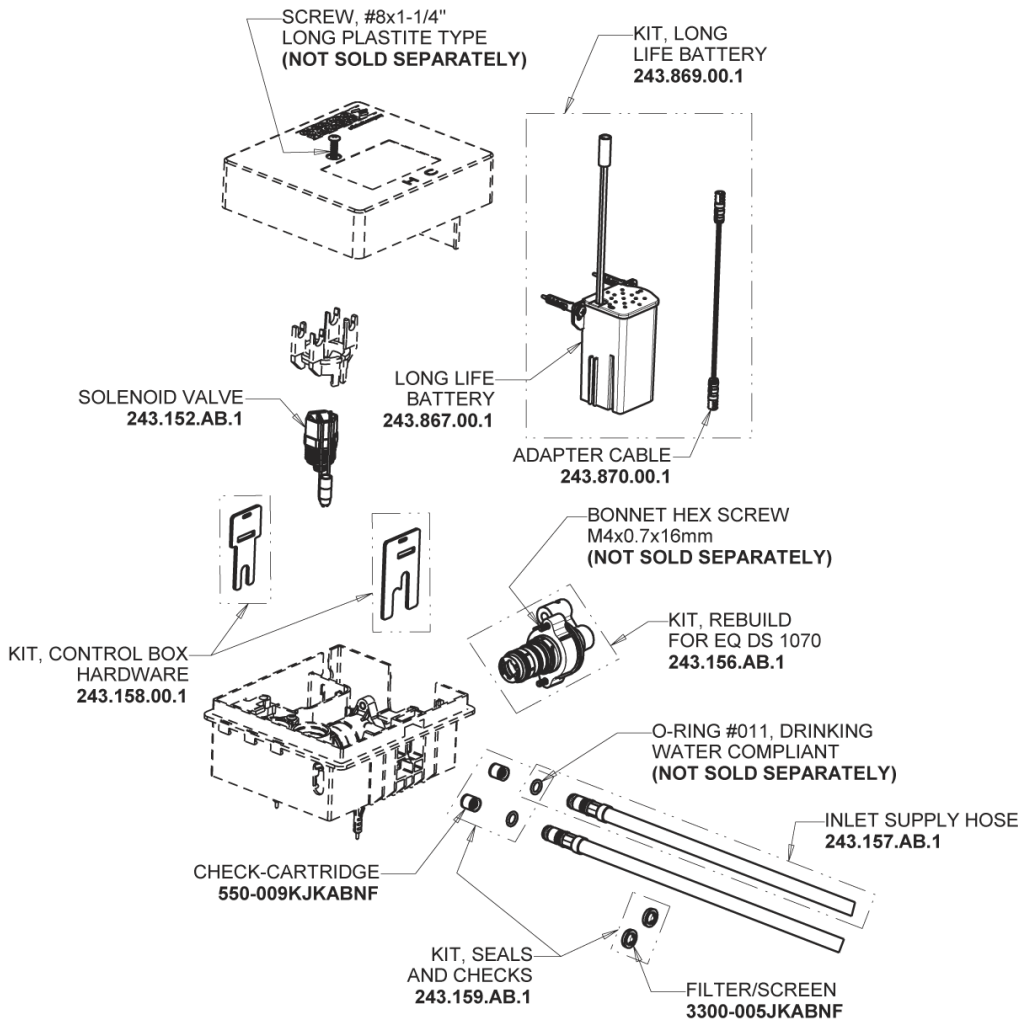

# Repair Parts

EQ-B12A-63ABCP

EQ Angular Series Lavatory Sink Faucet with Hands-free Infrared Detection

**CHICAGO FAUCETS**

a Geberit company

## EQ-63KJKABNF EQ Control Box, Long Life Battery, Thermostatic Mixer Base Parts:

## Polished Chrome EQ Square Spout, 0.5 GPM EQ-B11A-KJKABCP

## 4" Cover Plate, Polished Chrome, for EQ Square Spouts EQ-B12-KJKCP