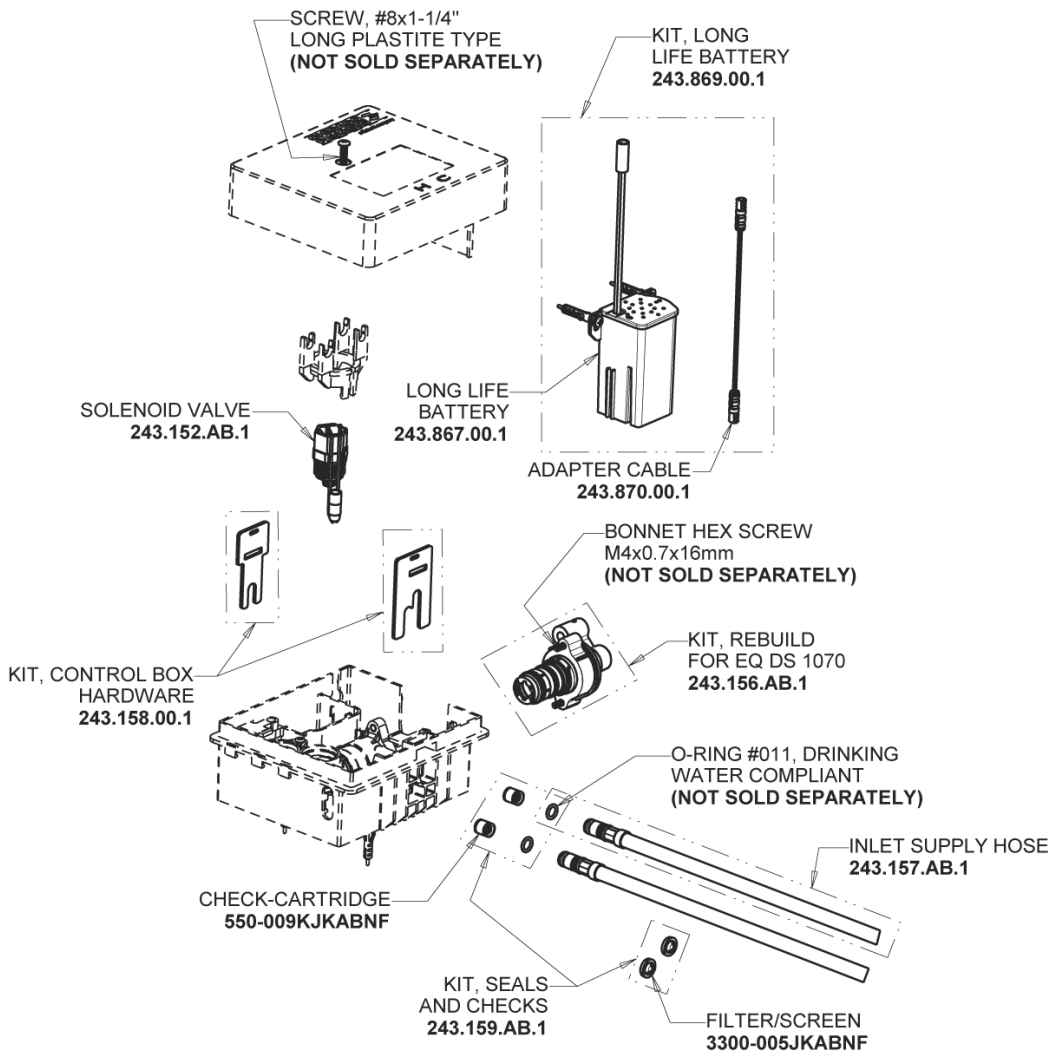

Repair Parts

EQ-B11A-63ABCP

EQ Angular Series Lavatory Sink Faucet with Hands-free Infrared Detection

**CHICAGO
FAUCETS**

a Geberit company

EQ-63KJKABNF EQ Control Box, Long Life Battery, Thermostatic Mixer Base Parts:

Polished Chrome EQ Square Spout, 0.5 GPM EQ-B11A-KJKABCP

For Technical Assistance:

Phone: 800-TEC-TRUE (832-8783)

Email: techsupport.us@chicago faucets.com

2100 South Clearwater Drive

Des Plaines, IL 60018