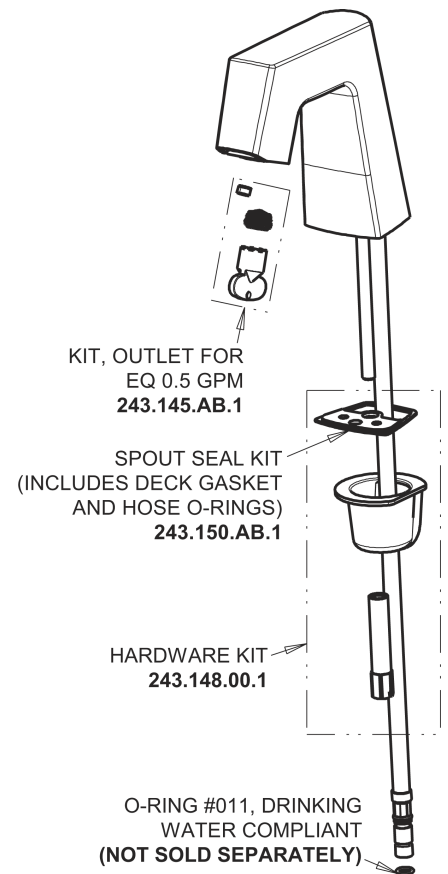

Repair Parts

EQ-B11A-63ABCP

EQ Angular Series Lavatory Sink Faucet with Hands-free Infrared Detection

**CHICAGO
FAUCETS**

a Geberit company

EQ-63KJKABNF EQ Control Box, Long Life Battery, Thermostatic Mixer Base Parts:

Polished Chrome EQ Square Spout, 0.5 GPM EQ-B11A-KJKABCP

For Technical Assistance:

Phone: 800-TEC-TRUE (832-8783)

Email: techsupport.us@chicago faucets.com

2100 South Clearwater Drive

Des Plaines, IL 60018