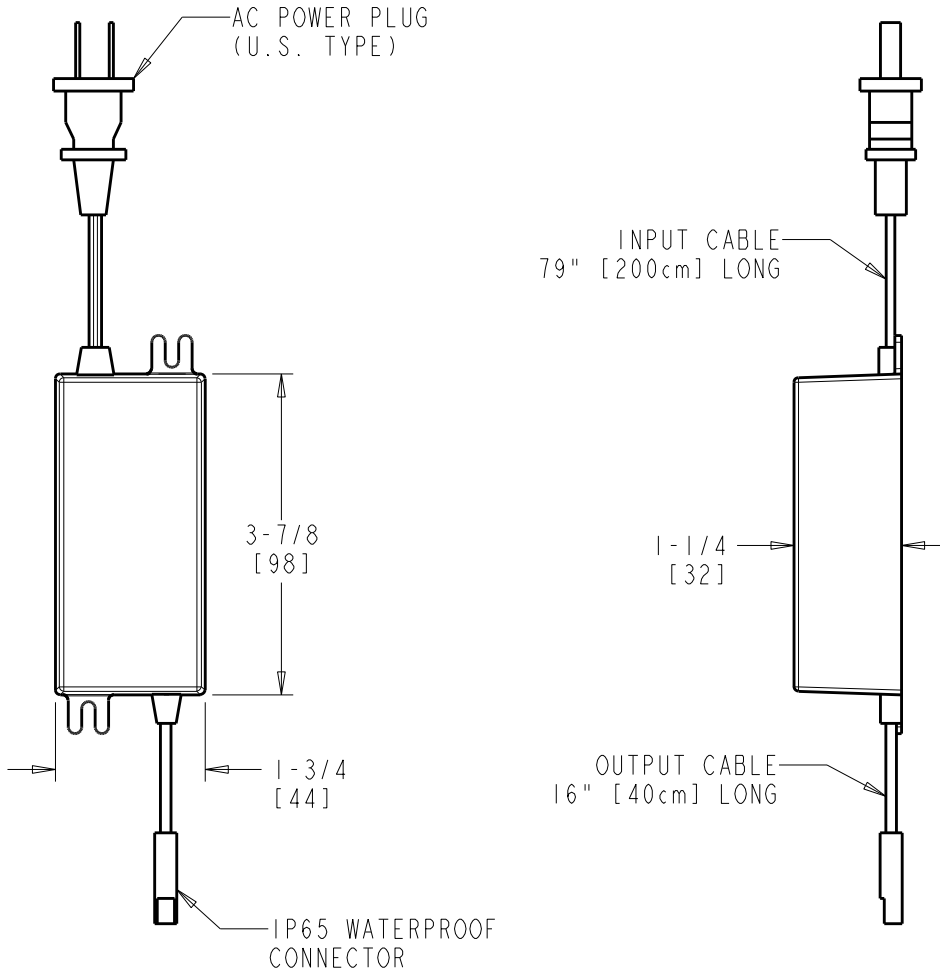

CHICAGO FAUCETS
a Geberit company

2100 South Clearwater Drive
Des Plaines, IL 60018
Phone: 847-803-5000
Fax: 847-803-5454
www.chicagofaucets.com

FOR TECHNICAL ASSISTANCE
1-800-TEC-TRUE (1-800-832-8783)

ROUGH-IN

FITTING NO.

EQ-003JKNF

BY: JAR

DATE: 02-19-15

SUBMITTED MODEL NO.

CHK:

REV:

SUBMITTED AS SHOWN

SUBMITTED AS NOTED

SEE ATTACHED FOR
SUBMITTED MODIFICATION

JOB NAME

ITEM NO.

DIMENSIONS ARE IN INCHES AND [MILLIMETERS].

TECHNICAL DATA

- SEE SPECIFICATION SHEET

ROUGHING IN DIMENSIONS MAY VARY AND ARE SUBJECT TO CHANGE. NO RESPONSIBILITY IS ASSUMED FOR USE OF SUPERCEDED OR VOIDED DATA.