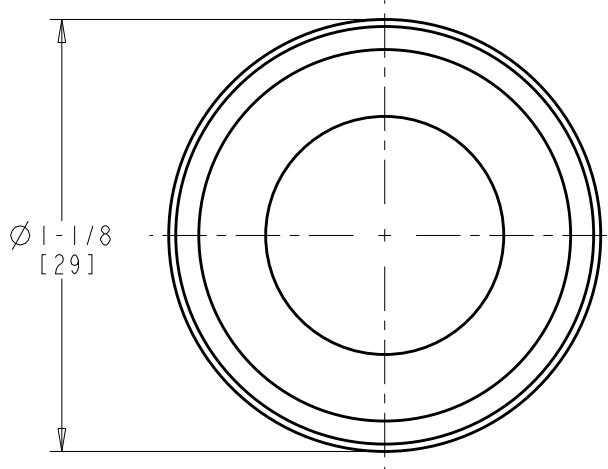

BY: SID DATE: 08-09-13
 CHK: [Signature] REV:

SUBMITTED MODEL NO.

SUBMITTED AS SHOWN

SUBMITTED AS NOTED

SEE ATTACHED FOR
 SUBMITTED MODIFICATION

JOB NAME

ITEM NO.

DIMENSIONS ARE IN INCHES AND [MILLIMETERS].

TECHNICAL DATA

- SPOUT OUTLET ADAPTER
- FINISH: CHROME PLATE

ROUGHING IN DIMENSIONS MAY VARY AND ARE SUBJECT TO CHANGE. NO RESPONSIBILITY IS ASSUMED FOR USE OF SUPERCEDED OR VOIDED DATA.