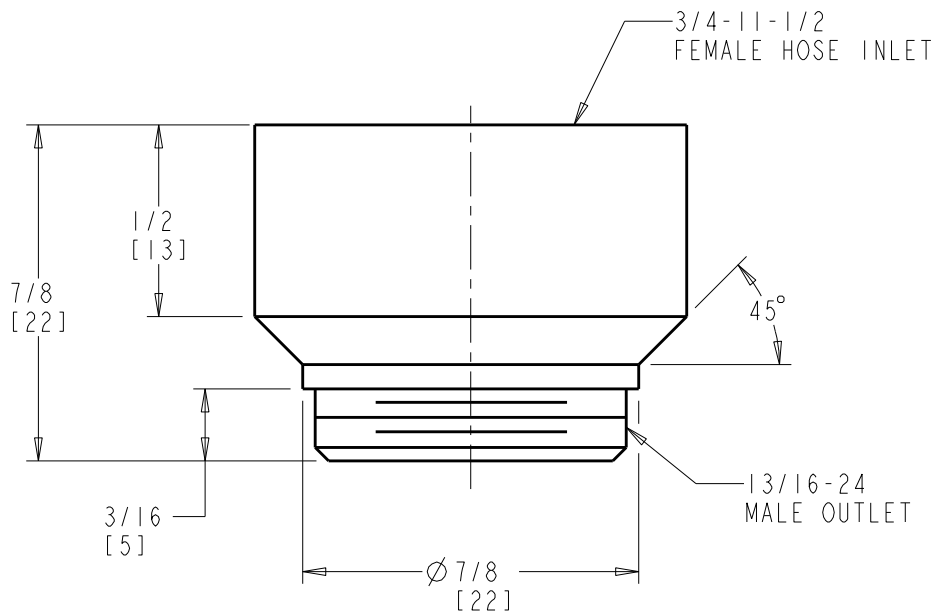

BY: SID DATE: 08-09-13
 CHK: [Signature] REV:

SUBMITTED MODEL NO.

SUBMITTED AS SHOWN

SUBMITTED AS NOTED

SEE ATTACHED FOR
 SUBMITTED MODIFICATION

JOB NAME

ITEM NO.

DIMENSIONS ARE IN INCHES AND [MILLIMETERS].

TECHNICAL DATA

- SPOUT OUTLET ADAPTER
- FINISH: CHROME PLATE

ROUGHING IN DIMENSIONS MAY VARY AND ARE SUBJECT TO CHANGE. NO RESPONSIBILITY IS ASSUMED FOR USE OF SUPERCEDED OR VOIDED DATA.