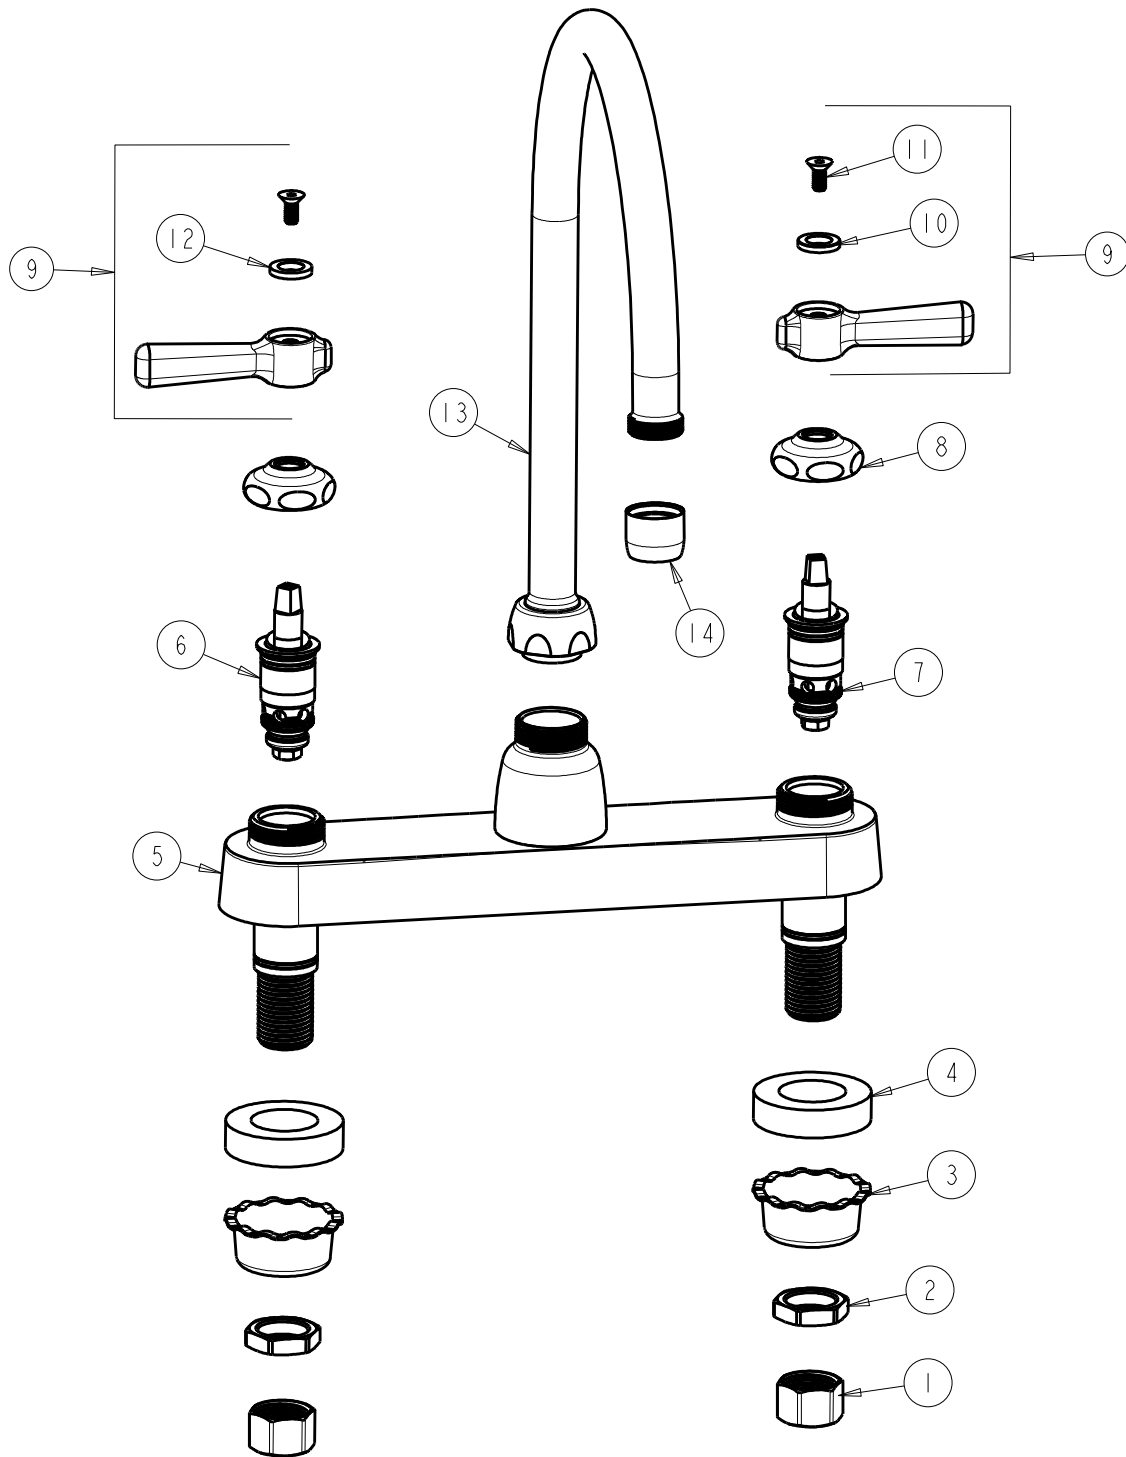

CHICAGO FAUCETS
a Geberit company

2100 South Clearwater Drive
Des Plaines, IL 60018
Phone: 847-803-5000
Fax: 847-803-5454
www.chicagofaucets.com

REPAIR PARTS

FITTING NO.

1100-GN8AE35-369AB

SUBMITTED MODEL NO.

ITEM NO.

BY: SID DATE: 03-04-16

CHK: *AR* REV:

FOR TECHNICAL ASSISTANCE
1-800-TEC-TRUE (1-800-832-8783)

ITEM	PART NO.	DESCRIPTION	ITEM	PART NO.	DESCRIPTION
1	49-005JKRBF	COUPLING NUT	8	1-214JKCP	CAP
2	49-004JKRBF	LOCKNUT	9	369-PRJKCP	HANDLE, 2-3/8" LEVER (PAIR)
3	1797-114JKNF	BASIN COCK WASHER	10	633-123JKNF	INDEX BUTTON (BLUE)
4	555-313JKNF	WASHER	11	420-020JKNF	SCREW, 1/8 FLAT HEX HEAD X 1/2
5	-----	VALVE BODY (NOT SOLD SEPARATELY)	12	633-023JKNF	INDEX BUTTON (RED)
6	1-100XTJKABNF	QUATURN CARTRIDGE (LH)	13	GN8AJKABCP	SPOUT, GN 8" C-C
7	1-099XTJKABNF	QUATURN CARTRIDGE (RH)	14	E35JKABCP	OUTLET, AERATOR 1.5 GPM