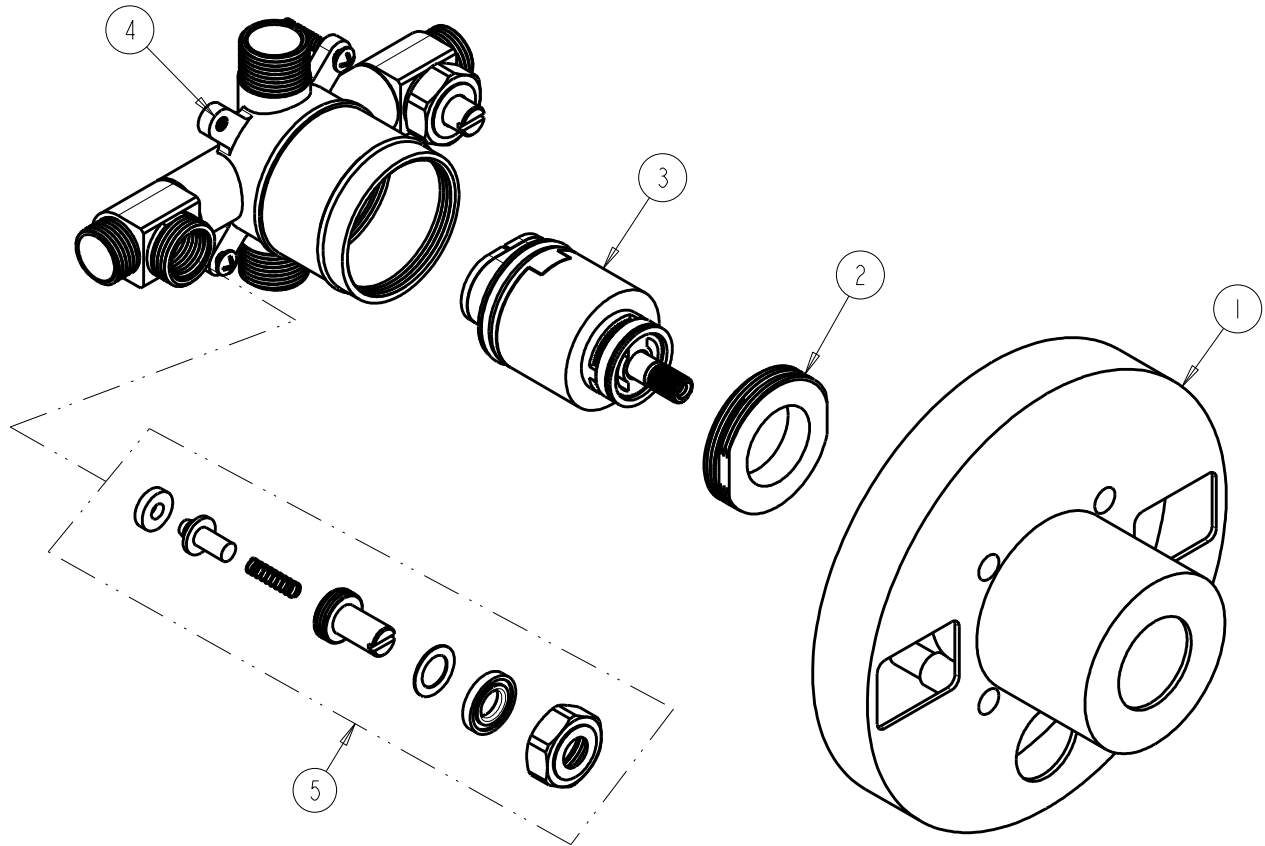

CHICAGO FAUCETS 

a Geberit company

2100 South Clearwater Drive
Des Plaines, IL 60018
Phone: 847-803-5000
Fax: 847-803-5454
www.chicagofaucets.com

FOR TECHNICAL ASSISTANCE
1-800-TEC-TRUE (1-800-832-8783)

REPAIR PARTS

BY: SID DATE: 11-17-14
CHK: *JR* REV:

FITTING NO.

1910-VONF

SUBMITTED MODEL NO.

ITEM NO.

ITEM	PART NO.	DESCRIPTION
1	-----	GUARD, ROUGH-IN
2	-----	NUT, CARTRIDGE
3	1910-XJKNF	CARTRIDGE, PRESSURE BALANCING
4	-----	VALVE BODY
5	1910-003KJKNF	KIT, PB CHECK STOP ASSEMBLY