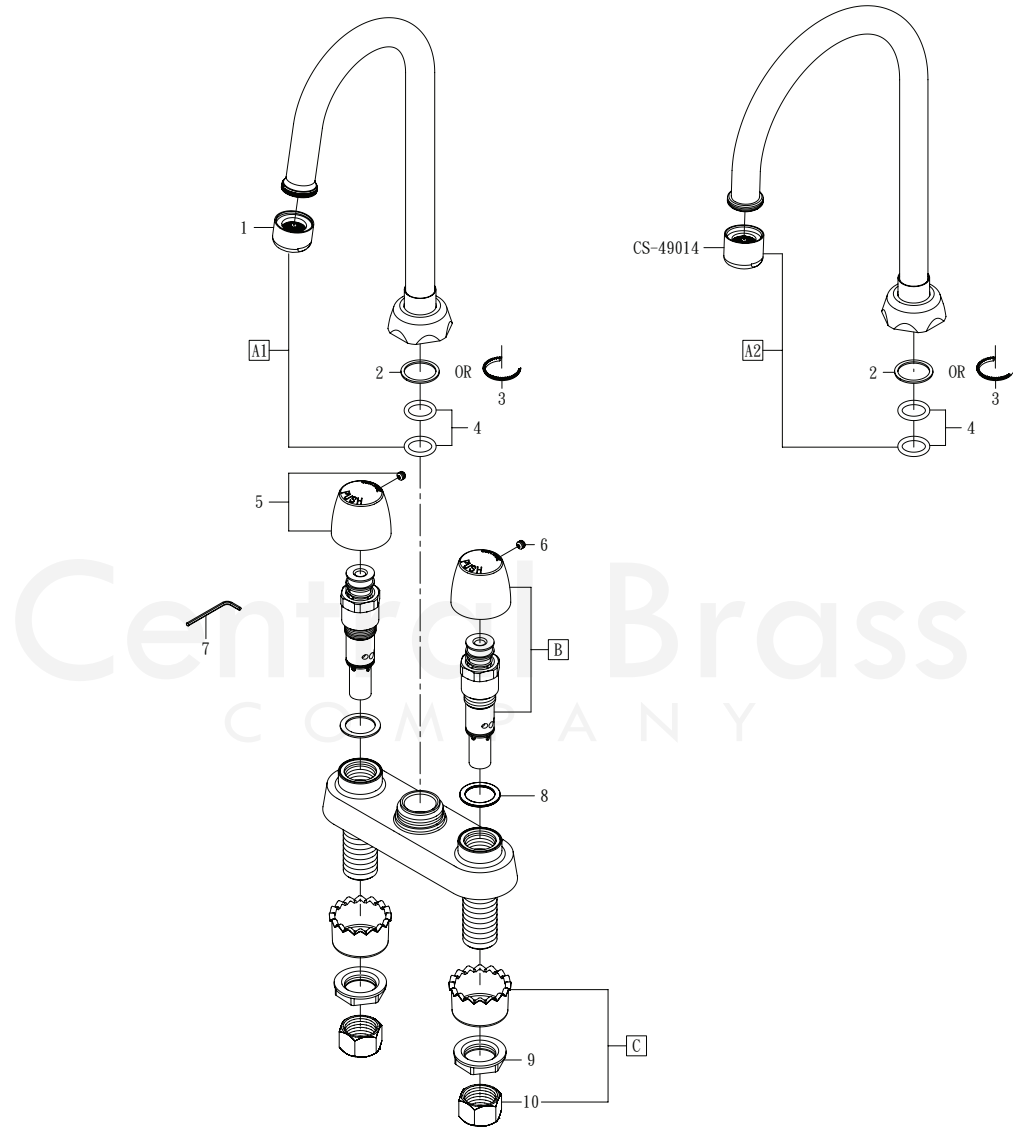

MODEL# 0084-N217, 0084-N218

Commerce, CA 90040

Fax: 323.888.9515

Email: sales@centralbrass.com

www.centralbrass.com

ITEM#	DESCRIPTION	ITEM#	DESCRIPTION
A1	CS-22002 4-3/32" Rigid & Swivel Gooseneck Spout [For "17" Suffix]	4	X1038-KN O-Ring EPDM Rubber (25 pcs/pk)
A2	CS-22003 5-1/2" Rigid & Swivel Gooseneck Spout [For "18" Suffix]	5	CS-13003C, H, P Cold, Hot, Plain Push Handle
B	CS-49016C, H, P Cold/Hot/Plain Repair Kit	6	X103-HS Set Screw (6 Pcs/Pack)
C	G-914-SA Mounting Kit	7	170-WA 3/32" Allen Wrench
1	CS-49014 55/64"-27 Female Thread 1.5GPM Aerator	8	X1028-Y Washer (2 Pcs Per Pack)
2	CS-49020 Gasket	9	X7133-AZ Zinc Die Cast Locknut-10/pk
3	XCS-42021 Friction Brass Washer (6 pcs/pk)	10	X4015 Brass Coupling Nut-4/pk