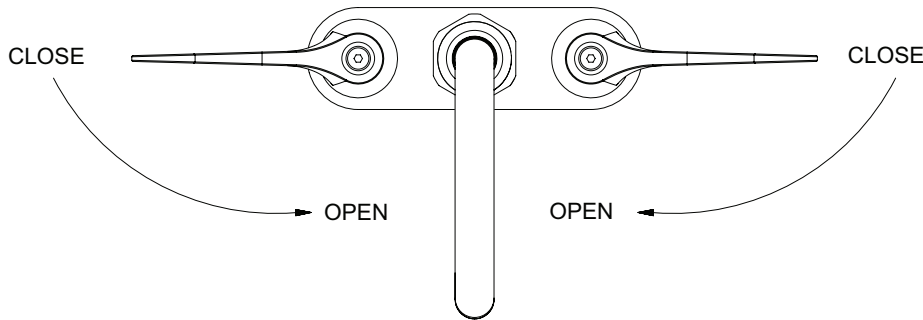

Two Handle Cast Brass Bar/Laundry Faucet

- 4-3/32" Reach Gooseneck Rigid/Swivel Spout
- 2 or 3-Hole 4" Installation
- Laminar Flow Restrictor with 1.2 GPM Flow Rate

Code and Standards

- ADA: Compliance to ICC/ANSI A117.1 (Lever Handle Only)

*For other finishes and flow rates offered, please visit our website, email an inquiry to sales@pioneerind.com or contact our sales at 800-338-9468

Central Brass
COMPANY