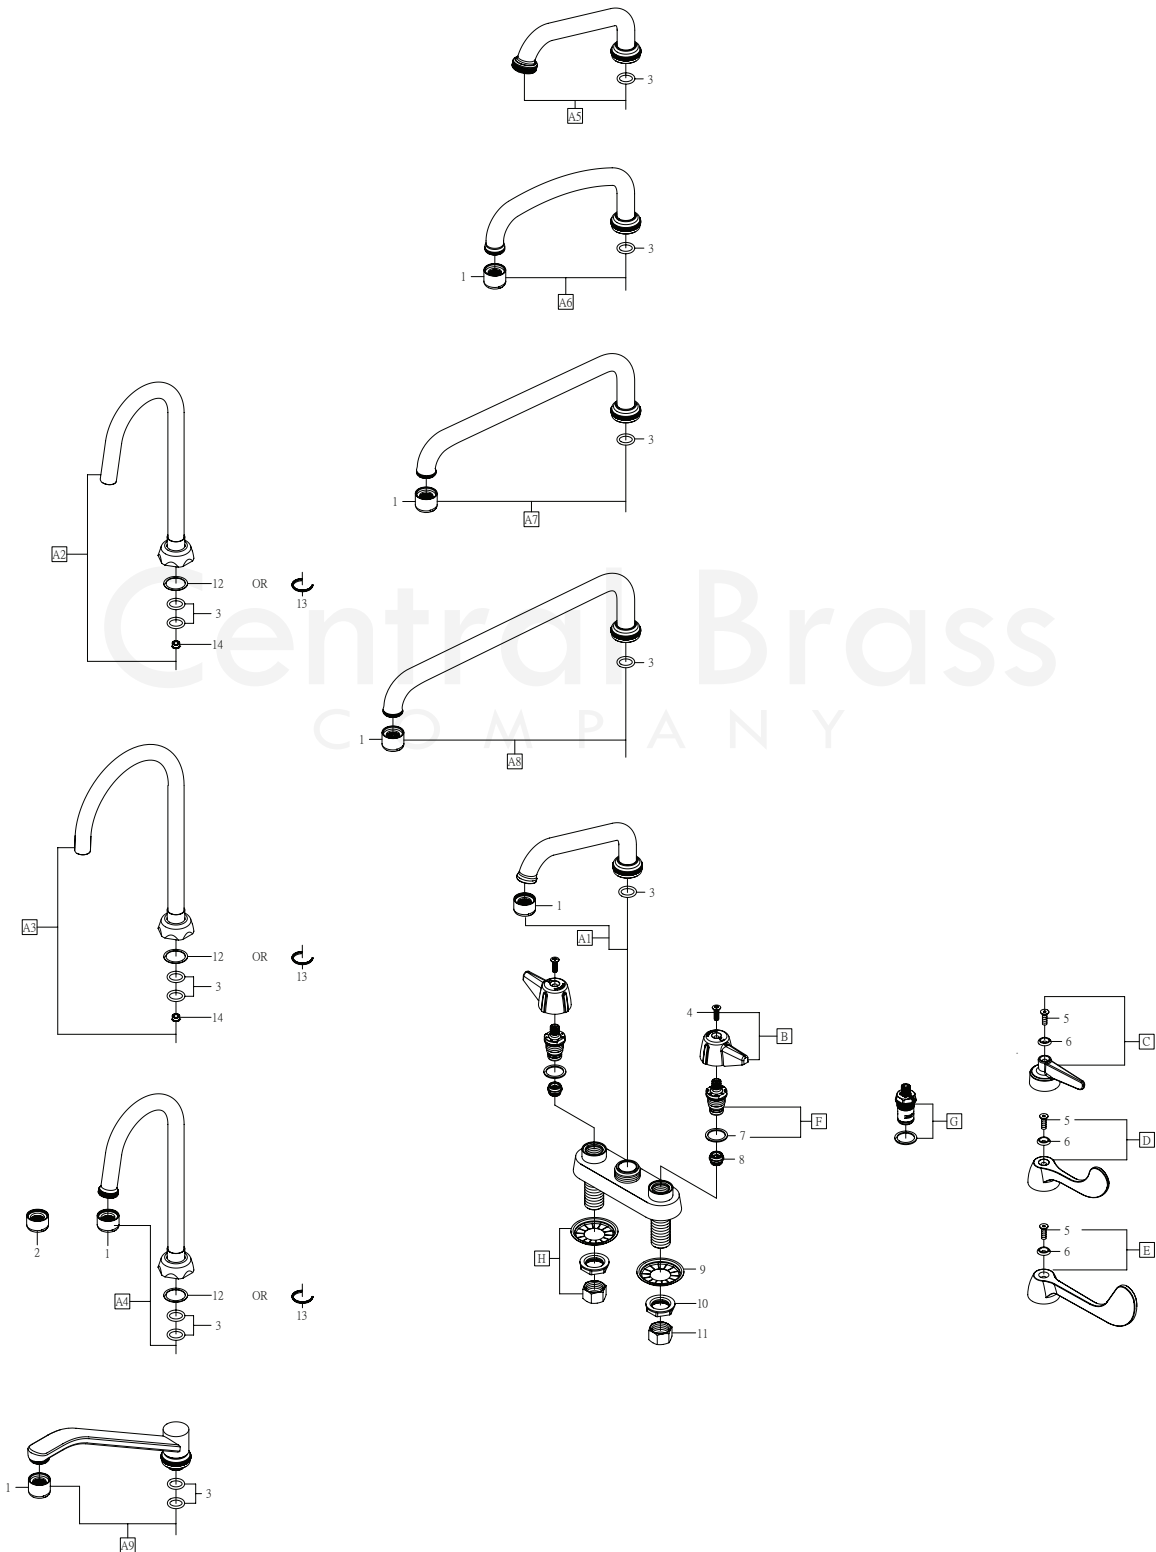

MODEL# 0084 Series

Commerce, CA 90040
 Fax: 323.888.9515
 Email: sales@centralbrass.com
 www.centralbrass.com

MODEL# 0084 Series

Commerce, CA 90040
 Fax: 323.888.9515
 Email: sales@centralbrass.com
 www.centralbrass.com

	ITEM#	DESCRIPTION
A1	SU-2924-A [For "0" Suffix]	6" Swivel Tube Spout With Aerator
A2	CS-22009 [For 0084-ELS17FC]	4-3/32" Rigid&Swivel Gooseneck Spout With Laminar Flow Restrictor
A3	CS-22010 [For 0084-ELS18FC]	5-1/2" Rigid&Swivel Gooseneck Spout With Laminar Flow Restrictor
A4	CS-22002 [For "17" Suffix]	4-3/32" Rigid&Swivel Gooseneck Spout
A5	SU-2924-H-02 [For "H" Suffix]	6" Swivel Tube Spout With Hose End
A6	SU-363-RA [For "1" Suffix]	8" Swivel Tube Spout With Aerator
A7	SU-363-LA [For "3" Suffix]	12" Swivel Tube Spout With Aerator
A8	SU-363-MA [For "4" Suffix]	14" Swivel Tube Spout With Aerator
A9	SU-365-CA [For "6" Suffix]	8" Brass D-Spout with Aerator
B	G-523-C, H	Canopy Handle With Screw-Cold,Hot
C	CS-19007C, H	Lever Handle-Cold,Hot
D	G-4147C, H	Wrist Handle (4")+Index Ring+Screw-C,H
E	G-4149C, H	Wrist Handle (6")+Index Ring+Screw-C,H
F	G-454-EL, ER	Cold, Hot Stem Assembly W/ Gasket
G	K-352-C, H	Ceramic Stem Assembly
H	G-913-A	Coupling Nuts & Washers (2 Sets)
1	CS-49014	55/64"-27 Female Thread 1.5GPM Aerator
2	OP-490055	55/64"-27 Female Thread 0.5GPM Aerator
3	X1038-KN	O-Ring EPDM Rubber (25pcs/pk)
4	X107-F	Oval Head Handle Phillips Screw (25/pk)
5	CS-49033	Handle Screw
6	X107-FB, FR	Index Blue, Red (5 pcs/pk)
7	X1028-Y	Nylon Gasket (25pcs/pk)
8	X263-BC	Replacement Seat (10 pcs/pk)
9	X54	Thinner Crowfoot Steel Washer-10/pk
10	X7133-AZ	Zinc Die Cast Locknut-10/pk
11	X4015	Brass Coupling Nut-4/pk
12	CS-49020	Gasket
13	XCS-42021	Friction Brass Washer-6/pk
14	CS-49036	Flow Restrictor