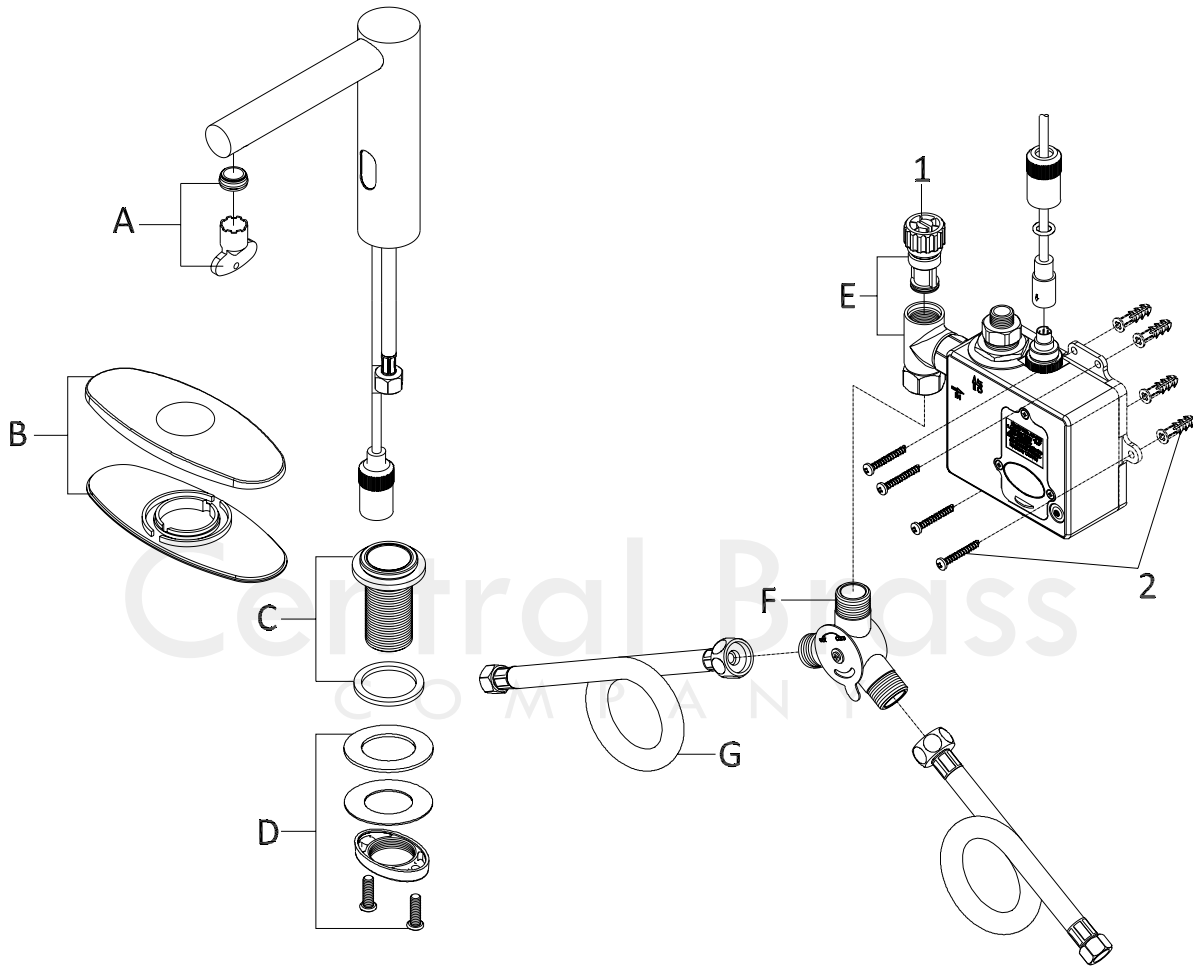

MODEL# 2098 Series

Commerce, CA 90040

Fax: 323.888.9515

Email: sales@centralbrass.com

www.centralbrass.com

ITEM#	DESCRIPTION	ITEM#	DESCRIPTIONw
A CS-43014	0.5 GPM Aerator	F CS-43001	Mechanical Mixing Valve
B CS-43013	6" Deck Plate	G CS-43004	1/2" X 3/8" Connections 18" Long Hose
C CS-73001	Faucet Shank	1 CS-43007	Replacement Filter
D OP-530006	Mounting Kit	2 XCS-53005	Mounting Screws (4 Pairs)
E CS-63004	Control Module		