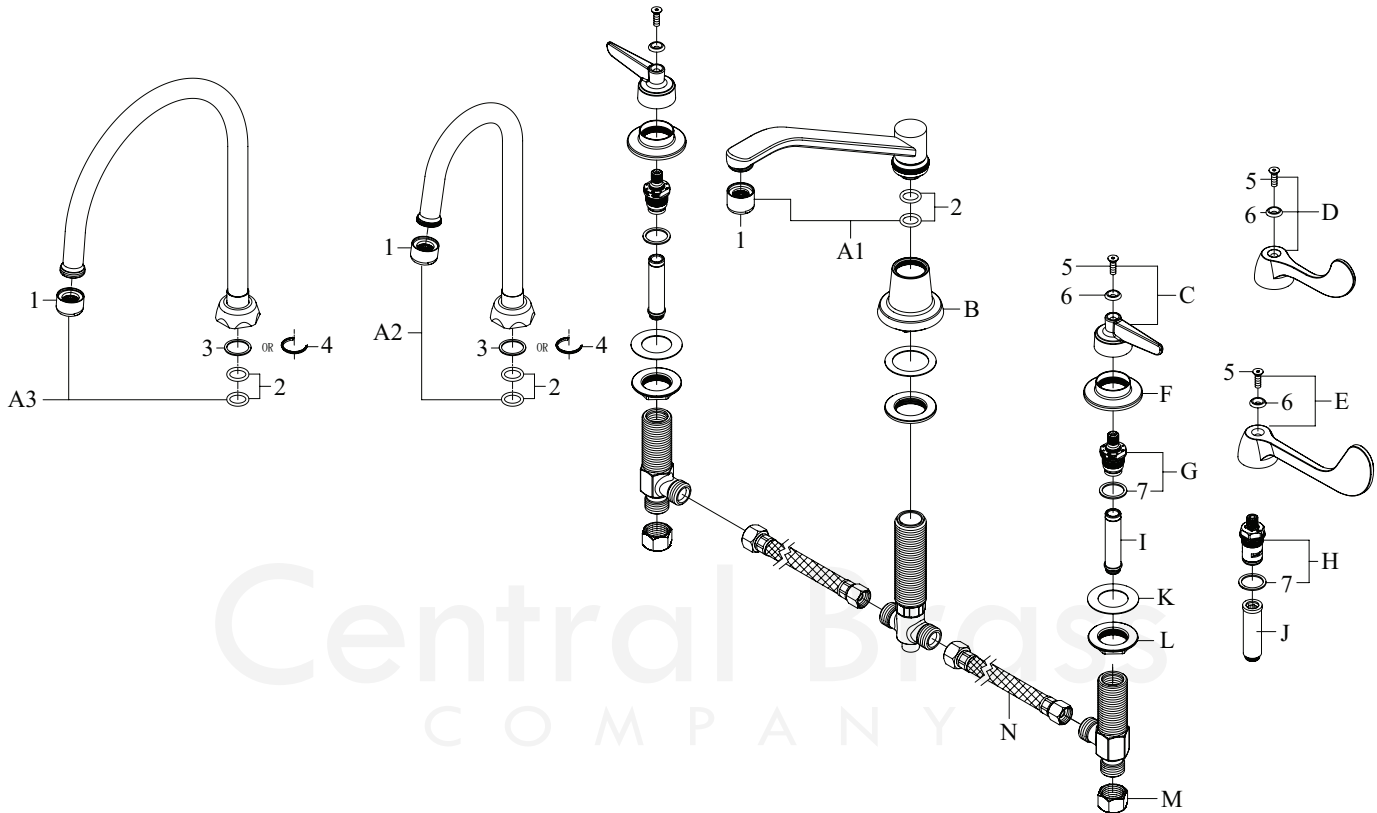

MODEL# 1172 Series

Commerce, CA 90040
 Fax: 323.888.9515
 Email: sales@centralbrass.com
 www.centralbrass.com

ITEM#	DESCRIPTION	ITEM#	DESCRIPTION		
A1	SU-365-CA [For "6" Suffix]	8" Brass D-Spout with Aerator	K	X491-U	Klingersil Gasket-12/pk
A2	CS-22002 [For "17" Suffix]	4-3/32" Rigid&Swivel Gooseneck Spout	L	X53-AS	Zinc Die Cast Locknut-6/pk
A3	CS-22007 [For "19" Suffix]	8" Combo Rigid/Swivel Gooseneck Spout With Aerator	M	X4015	Brass Coupling Nut-4/pk
B	1012-N	Spout Escutcheon	N	312-10N	10" Hose Connector
C	CS-19007C, H	Lever Handle-Cold,Hot	1	CS-49014	55/64"-27 Female Thread 1.5GPM Aerator
D	G-4147C, H	Wrist Handle (4")+Index Ring+Screw-C,H	2	X1038-KN	O-Ring EPDM Rubber (25pcs/pk)
E	G-4149C, H	Wrist Handle (6")+Index Ring+Screw-C,H	3	CS-49020	Gasket
F	524-B	Escutcheon for Ledge Fittings	4	XCS-42021	Friction Brass Washer-6/pk
G	G-454-EL, ER	Cold, Hot Stem Assembly W/ Gasket	5	CS-49033	Handle Screw
H	K-352-C, H	Ceramic Stem Assembly	6	X107-FB, FR	Index Blue, Red (5 pcs/pk)
I	PF-263-D [Not For "-8" Suffix]	Seat for Widespread Series	7	X1028-Y	Nylon Gasket (25pcs/pk)
J	PF-350-E [For "-8" Suffix]	Seat for Widespread Series			