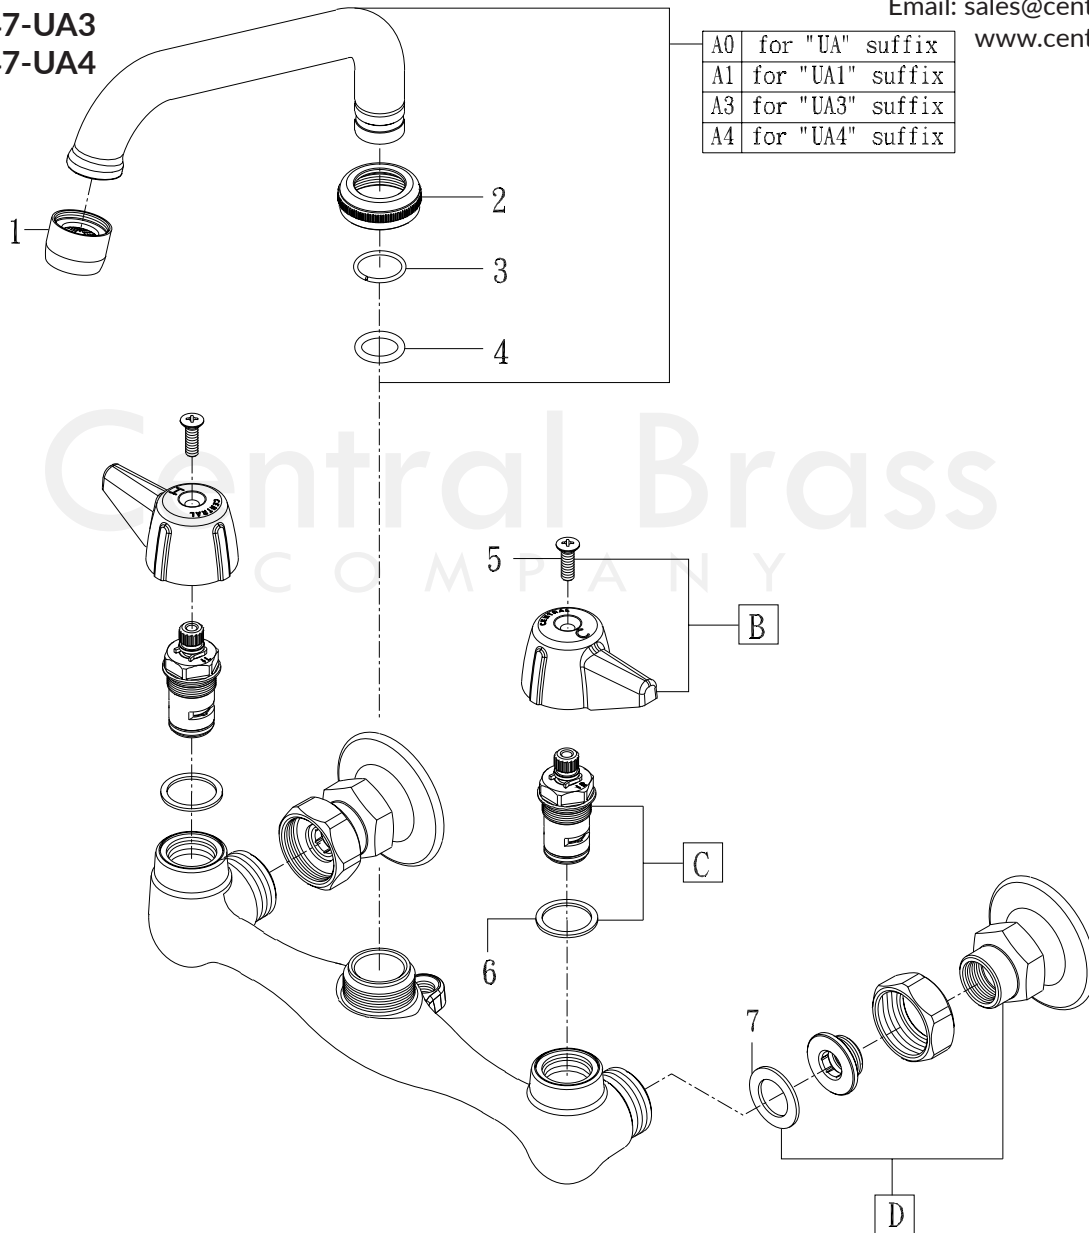

Model# 80047-UA
80047-UA1
80047-UA3
80047-UA4

La Vergne, TN 37086
Fax: 800.338.9414
Email: sales@centralbrass.com
www.centralbrass.com

A0	for "UA" suffix
A1	for "UA1" suffix
A3	for "UA3" suffix
A4	for "UA4" suffix

ITEM#	DESCRIPTION	ITEM#	DESCRIPTION		
A0	SU-2924-A	6" Swivel Tube Spout With Aerator	1	CS-49014	55/64"-27Female Thread 1.5GPM Aerator
A1	SU-363-RA	8" Swivel Tube Spout With Aerator	2	XPF-782-D	Brass Spout Nut (2pcs/pk)
A3	SU-363-LA	12" Swivel Tube Spout With Aerator	3	X-166-FN	Snap Ring
A4	SU-363-MA	14" Swivel Tube Spout With Aerator	4	X1038-KN	O-Ring Epdm Rubber (25pcs/pk)
B	G-523-C,H	Canopy Handle With Screw-Cold,Hot	5	X107-F	Oval Head Handle Phillips Screw (25/pk)
C	K-352-C,H	Ceramic Stem Assembly	6	X1028-Y	Nylon Gasket (25pcs/pk)
D	SU-2807	Female Flange Adjustable 7-7/8" - 8-1/8"	7	X940-TRN	Santoprene Washer (10pcs/pk)

80047-U Series/REV. 09 2016