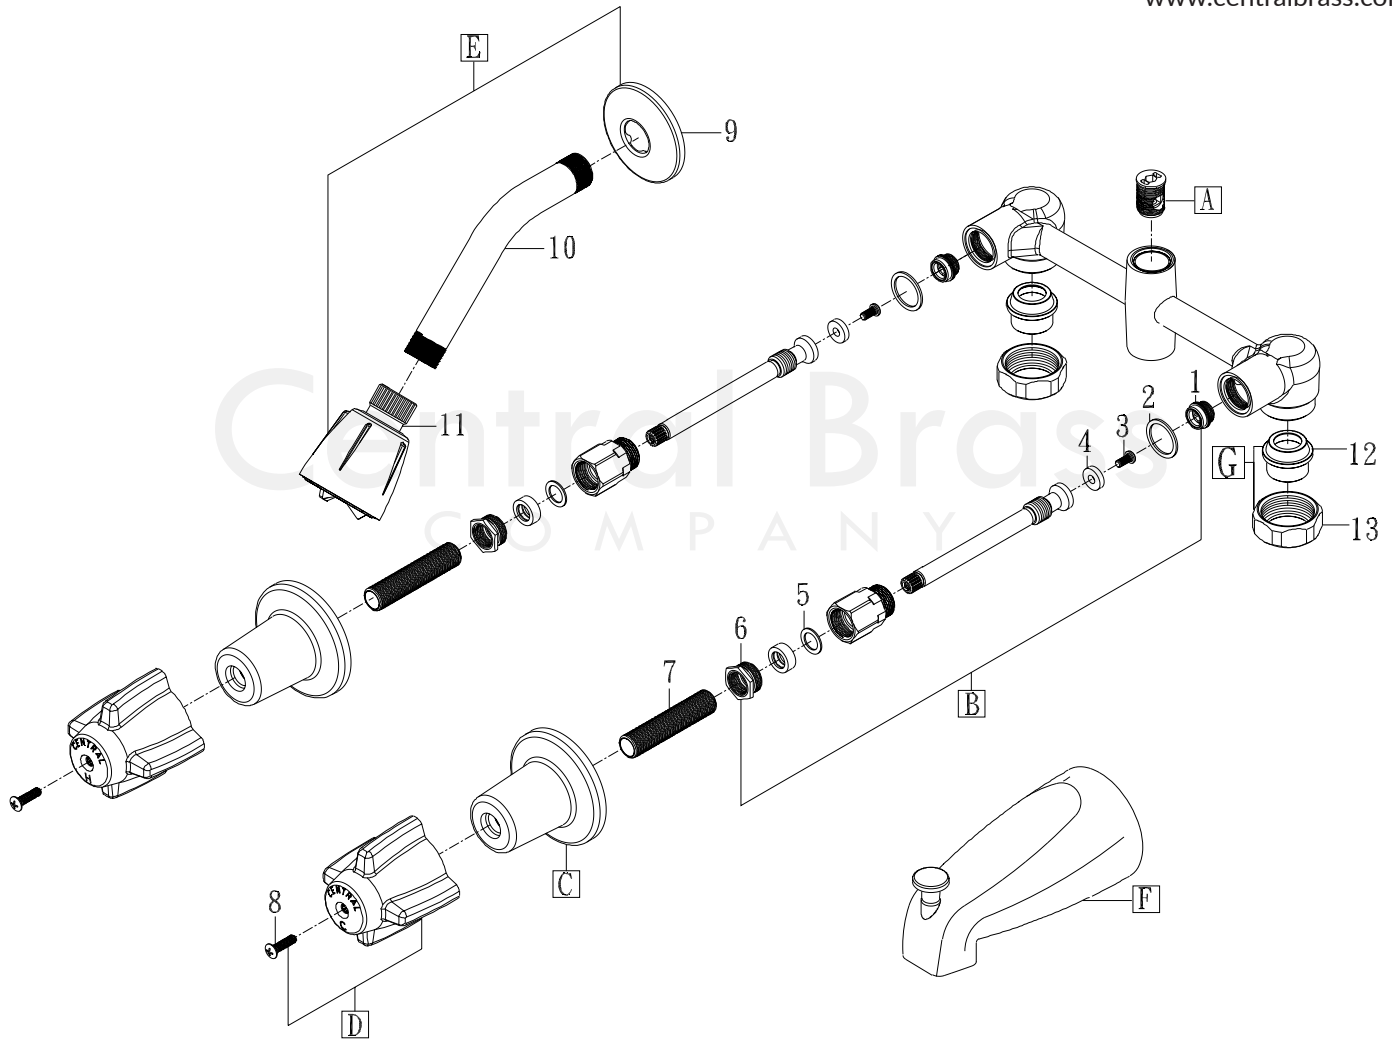

Model# 0997

La Vergne, TN 37086  
 Fax: 800.338.9414  
 Email: sales@centralbrass.com  
 www.centralbrass.com

ITEM#	DESCRIPTION	ITEM#	DESCRIPTION
A	268-TVRR Set-Diverter Piston	4	X901-WNN Seat Washer-25/pk
B	K-3-CT Stem Assembly W/Replaceable Seat	5	X4-L Brass Packing Washer-6/pk
C	521-B Escutcheon	6	X765-TA Brass Hex Packing Nut-6/pk
D	G-508-C,H Large Canopy Handle-Cold,Hot	7	X269-29/16 2-9/16" Brass Nipple-10/pk
E	G-3113-6 Shower Head, Arm (6") & Flanges	8	X107-F Oval Head Handle Screw Phillips-25/pk
F	3061-AZ1/2 1/2"IPS & Slip-on Combo Diverter Spout	9	X1035-SS Shower Arm Flange-10/pk
G	G-30 2 I.P. Union Nuts & Sleeve	10	714-WT-02 Shower Arm 6"
1	XPF-263-B Brass Seat CP-4/pk	11	3034-1/2-02 Shower Head with Brass Shower Ball
2	X1028-Y Nylon Gasket-25/pk	12	X1875 1/2" IP Union Inlets-2/pk
3	X104 Round Head Seat Washer Screw-25/pk	13	X1876-BB Coupling Nut-2/pk