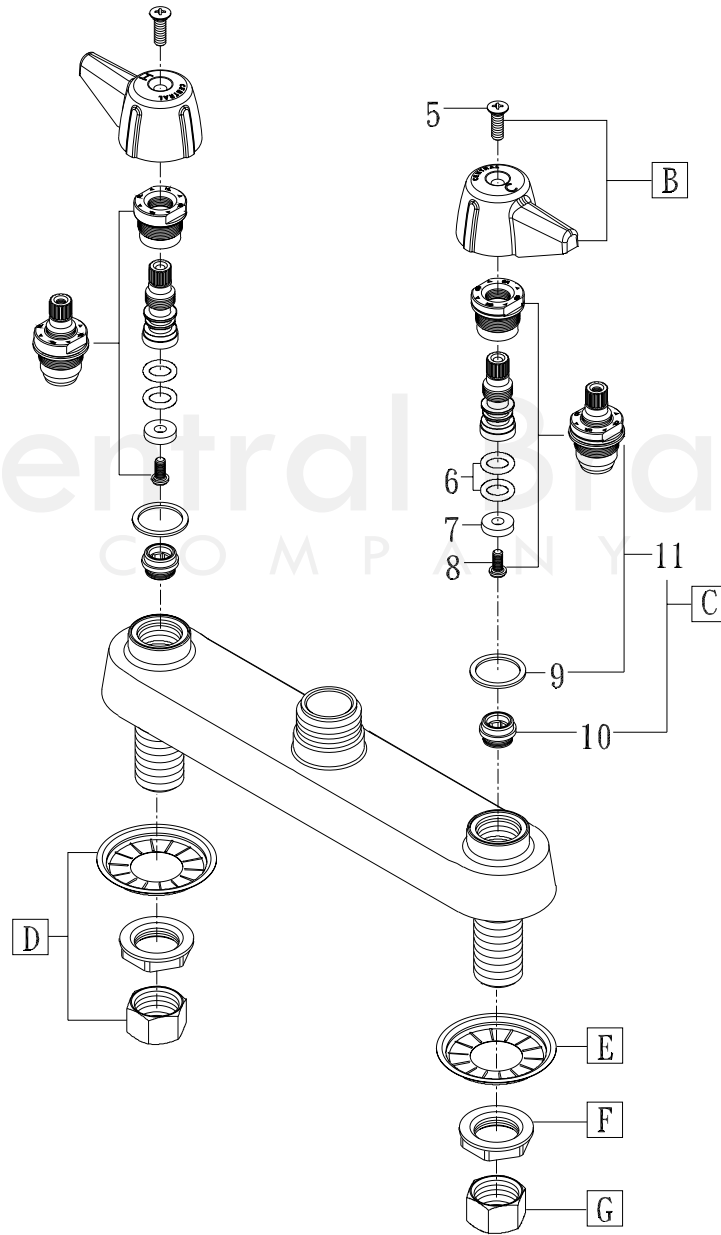

Model# 0120 Series

La Vergne, TN 37086
 Fax: 800.338.9414
 Email: sales@centralbrass.com
 www.centralbrass.com

ITEM#	DESCRIPTION	ITEM#	DESCRIPTION
B	G-523-C,H Canopy Handle With Screw-Cold,Hot	5	X107-F Oval Head Handle Phillips Screw (25/pk)
C	G-454-EL,ER Quick Pression 1/4 Turn Stem Assembly	6	X1038-453 O-Ring for Stem Assembly (25pcs/pk)
D	G-913-A Coupling Nuts & Washers (2 Sets)	7	X901-WNN Seat Washer (25pcs/pk)
E	X54 Thinner Crowfoot Steel Washer-10/pk	8	X104 Round Head Seat Washer Screw (25/pk)
F	X7133-AZ Zinc Die Cast Locknut-10/pk	9	X1028-Y Nylon Gasket (25pcs/pk)
G	X4015 Brass Coupling Nut-4/pk	10	X263-BC Seat (10pcs/pk)
		11	G-453-EL,ER Stem Assembly-Cold,Hot