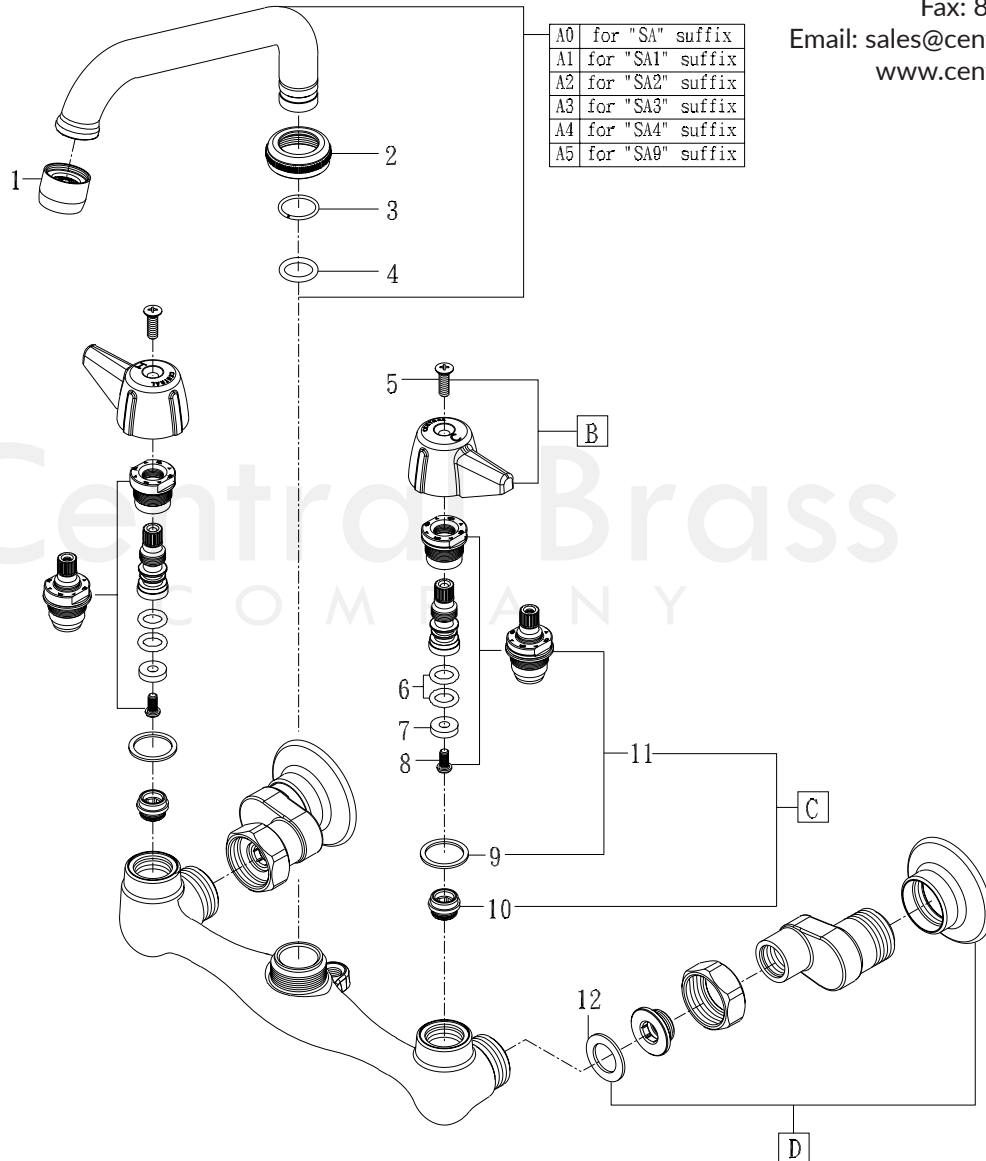

Model# 0047-SA
 0047-SA1
 0047-SA2
 0047-SA3
 0047-SA4
 0047-SA9

La Vergne, TN 37086
 Fax: 800.338.9414
 Email: sales@centralbrass.com
 www.centralbrass.com

ITEM#	DESCRIPTION	ITEM#	DESCRIPTION
A0	SU-2924-A 6" Swivel Tube Spout With Aerator	3	X-166-FN Snap Ring
A1	SU-363-RA 8" Swivel Tube Spout With Aerator	4	X1038-KN O-Ring Epdm Rubber (25pcs/pk)
A2	SU-363-JA 10" Swivel Tube Spout With Aerator	5	X107-F Oval Head Handle Phillips Screw (25/pk)
A3	SU-363-LA 12" Swivel Tube Spout With Aerator	6	X1038-453 O-Ring for Stem Assembly (25pcs/pk)
A4	SU-363-MA 14" Swivel Tube Spout With Aerator	7	X901-WNN Seat Washer (25pcs/pk)
A5	SU-2923-A 5" Swivel Cast Brass Spout With Aerator	8	X104 Round Head Seat Washer Screw (25/pk)
B	G-523-C,H Canopy Handle With Screw-Cold,Hot	9	X1028-Y Nylon Gasket (25pcs/pk)
C	K-453-C,H Stem Assembly With Replaceable Seat	10	X263-BC Seat (10pcs/pk)
D	SU-2806 Female Flange Adjustable 6-1/2" - 9-1/2"	11	G-453-EL,ER Stem Assembly-Cold,Hot
1	CS-49014 55/64"-27Female Thread 1.5GPM Aerator	12	X940-TRN Santoprene Washer (10pcs/pk)
2	XPF-782-D Brass Spout Nut (2pcs/pk)		