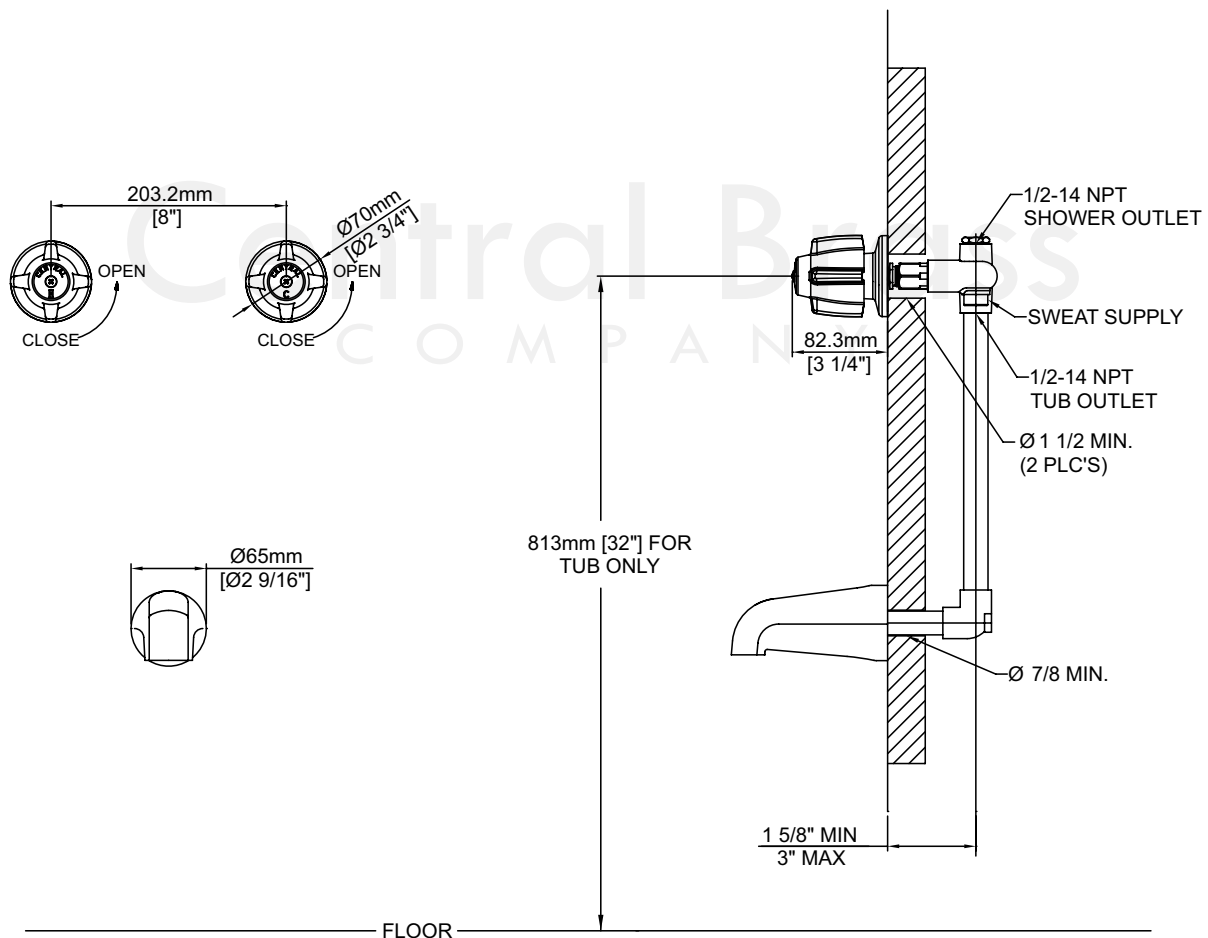

Model# 0808-Z

Two Handle Tub Set

FEATURES & SPECIFICATIONS

- Canopy Handles
- 1/2" CXC Inlets
- Replaceable Seats
- 8" Centers
- 1/2" IPS & Slip-on Combo Tub Spout
- Built-in Transfer Valve, Brass Plug Included
- Built-in Transfer Valve, Brass Plug Included

Two Handle Tub Set

0808-Z

0808-Z/REV. 11 2016

Product Specifications subject to change without notice