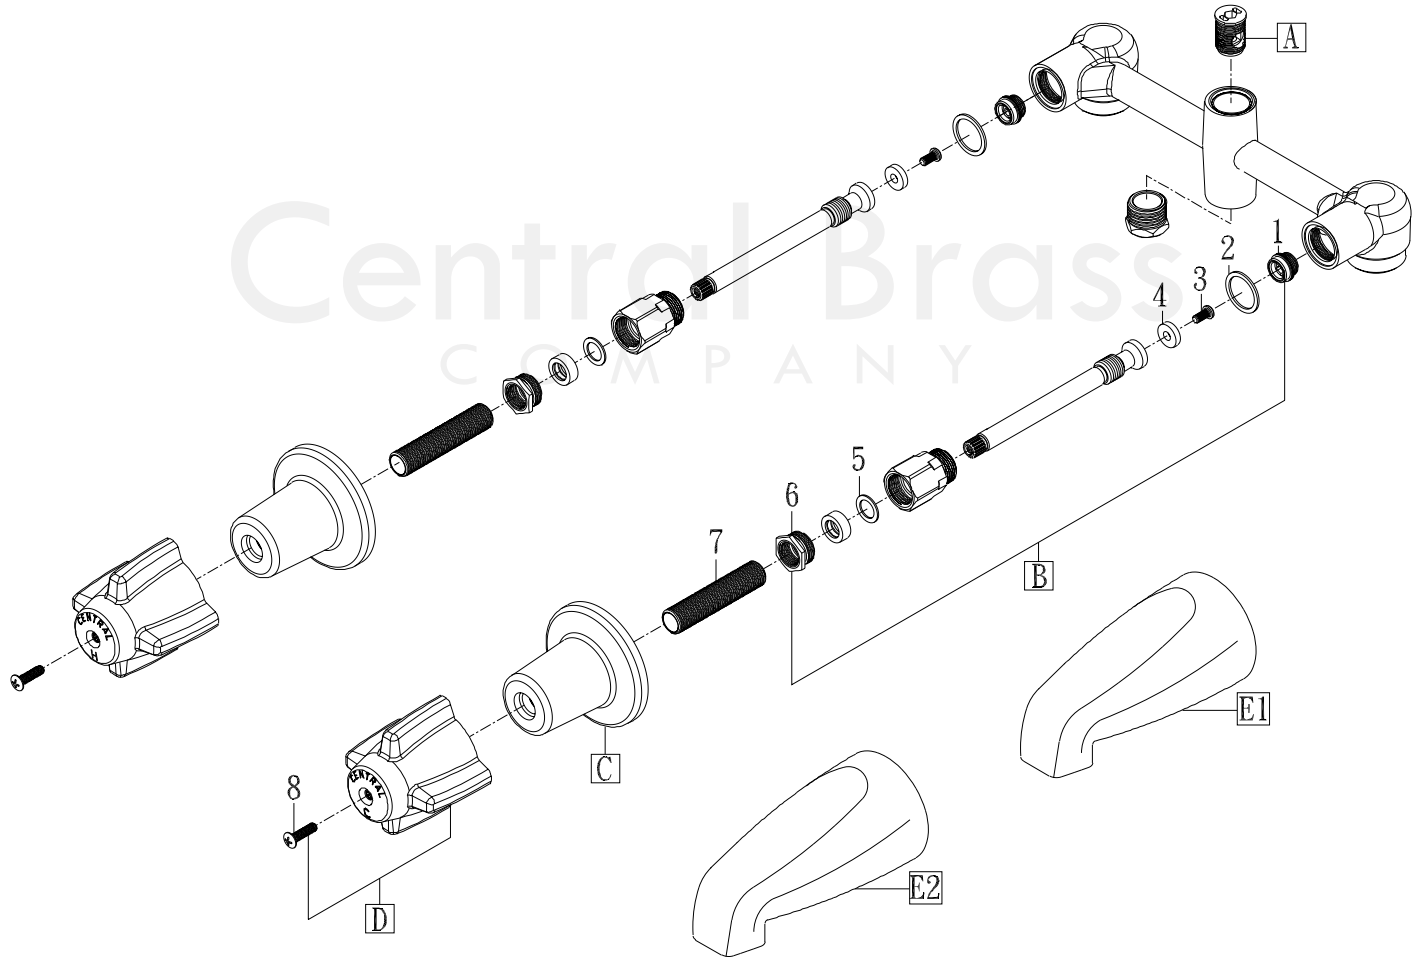

Model# 0805
0808
0808-Z

La Vergne, TN 37086
Fax: 800.338.9414
Email: sales@centralbrass.com
www.centralbrass.com

ITEM#	DESCRIPTION	ITEM#	DESCRIPTION
A	268-TVR Set-Diverter Piston	1	XPF-263-B Brass Seat CP-4/pk
B	K-3-CT Stem Assembly W/Replaceable Seat	2	X1028-Y Nylon Gasket-25/pk
C	521-B Escutcheon	3	X104 Round Head Seat Washer Screw-25/pk
D	G-508-C,H Large Canopy Handle-Cold,Hot	4	X901-WNN Seat Washer-25/pk
E1	3154-Z [For "0808-Z" Only] Zamak Overim Tub Spout, Combo Conn.	5	X4-L Brass Packing Washer-6/pk
E2	3145-D [For "0808" Only] Brass Overim Tub Spout, 1/2" I.P.S.	6	X765-TA Brass Hex Packing Nut-6/pk
8	X107-F Oval Head Handle Screw Phillips-25/pk	7	X269-29/16 2-9/16" Brass Nipple-10/pk

0805 & 0808 Series/REV. 09 2016