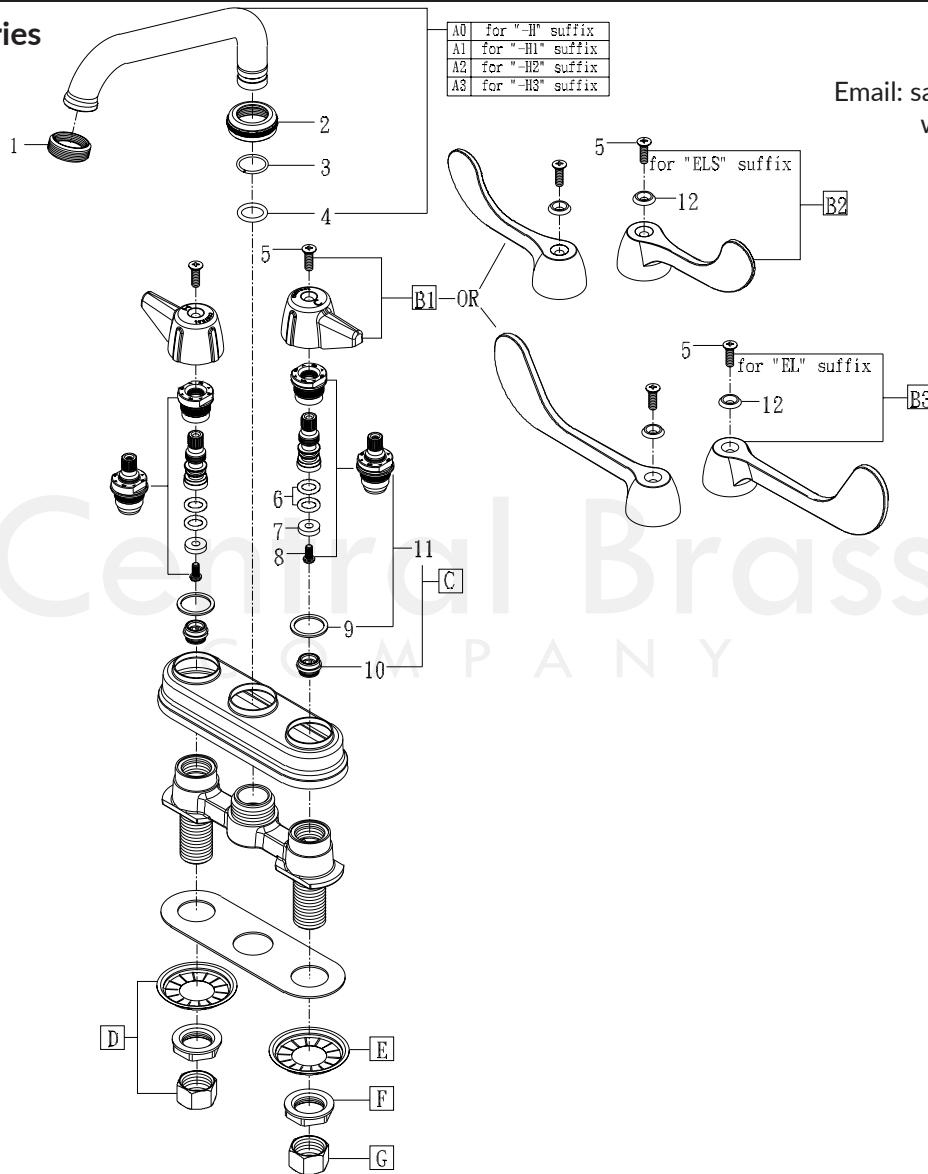

Model# 0094 Series

La Vergne, TN 37086

Fax: 800.338.9414

Email: sales@centralbrass.com

www.centralbrass.com

ITEM#	DESCRIPTION	ITEM#	DESCRIPTION
A0	SU-2924-H-02 (for "-H" suffix)	1	XPf-784-C Spout Hose End Adapter CP-2/pk
A1	SU-363-RH (for "-H1" suffix)	2	XPf-782-D Brass Spout Nut (2pcs/pk)
A2	SU-363-JH (for "-H2" suffix)	3	X-166-FN Snap Ring
A3	SU-363-LH (for "-H3" suffix)	4	X1038-KN O-Ring Epdm Rubber (25pcs/pk)
B1	G-523-C,H	5	X107-F Oval Head Handle Phillips Screw (25/pk)
B2	G-4147-C,H (for "ELS" suffix)	6	X1038-453 O-Ring for Stem Assembly (25pcs/pk)
B3	G-4149-C,H (for "EL" suffix)	7	X901-WNN Seat Washer (25pcs/pk)
C	K-453-C,H	8	X104 Round Head Seat Washer Screw (25/pk)
D	G-913-A	9	X1028-Y Nylon Gasket (25pcs/pk)
E	X54	10	X263-BC Seat (10pcs/pk)
F	X7133-AZ	11	G-453-EL,ER Stem Assembly-Cold,Hot
G	X4015	12	X107FB,FR Color Code Index Ring-Blue-5/pk