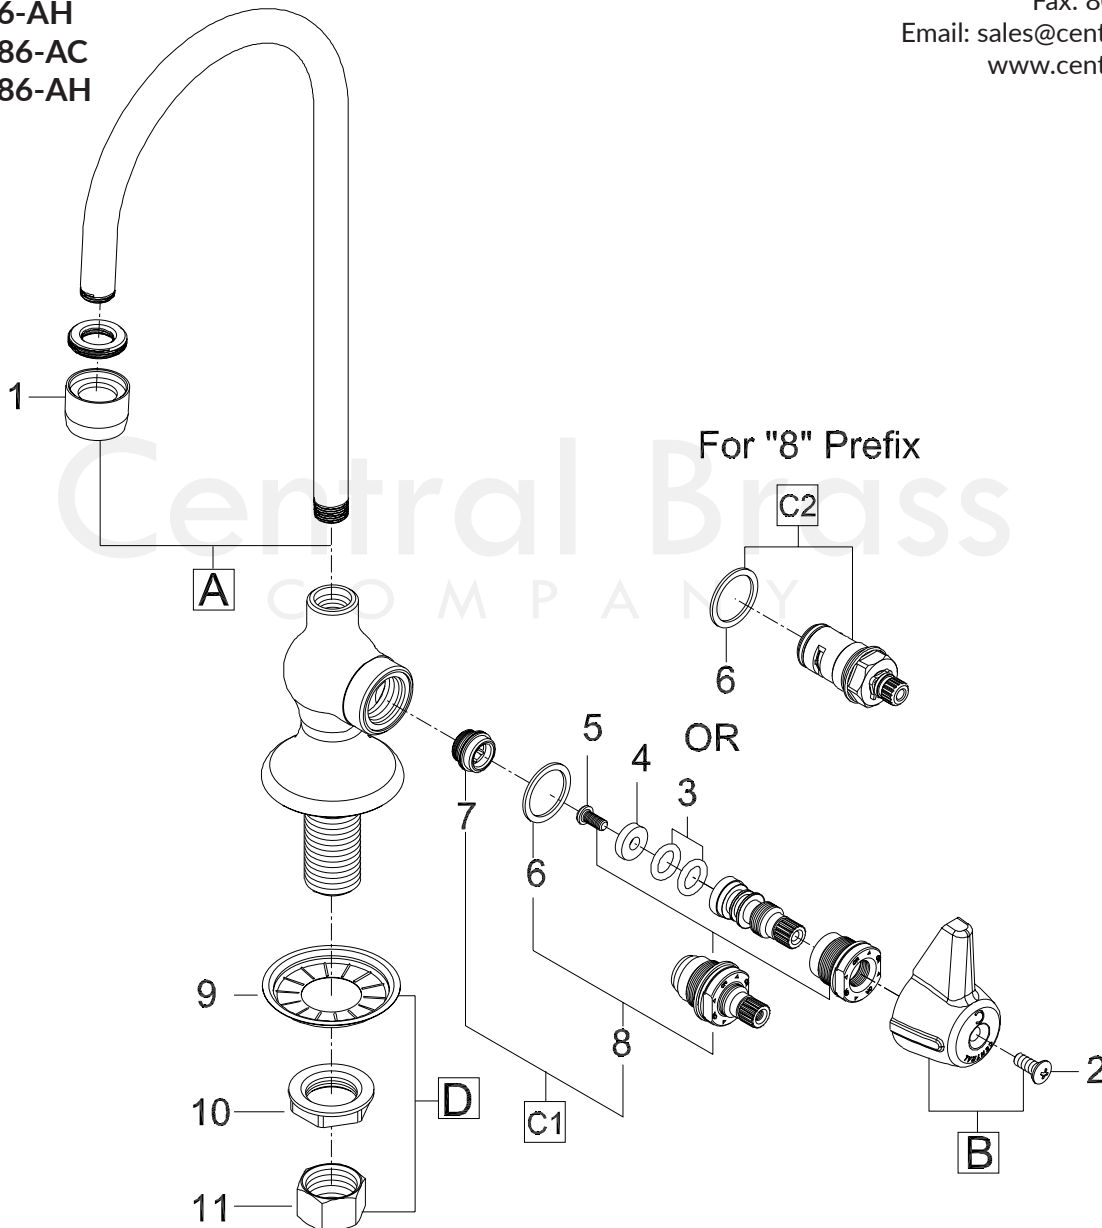

Model# 0286-AC  
0286-AH  
80286-AC  
80286-AH

La Vergne, TN 37086  
Fax: 800.338.9414  
Email: sales@centralbrass.com  
www.centralbrass.com

ITEM#	DESCRIPTION	ITEM#	DESCRIPTION		
A	SU-157-HA	4-11/16" Rigid Gooseneck Spout, Aerator	3	X1038-453	O-Ring for Stem Assembly (25pcs/pk)
B	G-523-C,H	Canopy Handle With Screw-Cold,Hot	4	X901-WNN	Seat Washer (25pcs/pk)
C1	K-453-C,H	Stem Assembly With Replaceable Seat	5	X104	Round Head Seat Washer Screw (25/pk)
C2	K-352-H [For "8" Prefix]	Ceramic Stem Assembly	6	X1028-Y	Nylon Gasket (25pcs/pk)
D	G-95-A	Coupling Nuts & Washers (1 Set)	7	X263-BC	Seat (10pcs/pk)
			8	G-453-EL,ER	Stem Assembly-Cold,Hot
			9	X54	Thinner Crowfoot Steel Washer-10/pk
1	CS-49014	55/64"-27Female Thread 1.5GPM Aerator	10	X7133-AZ	Zinc Die Cast Locknut-10/pk
2	X107-F	Oval Head Handle Phillips Screw (25/pk)	11	X4015	Brass Coupling Nut-4/pk

0286 Series/REV. 09 2016