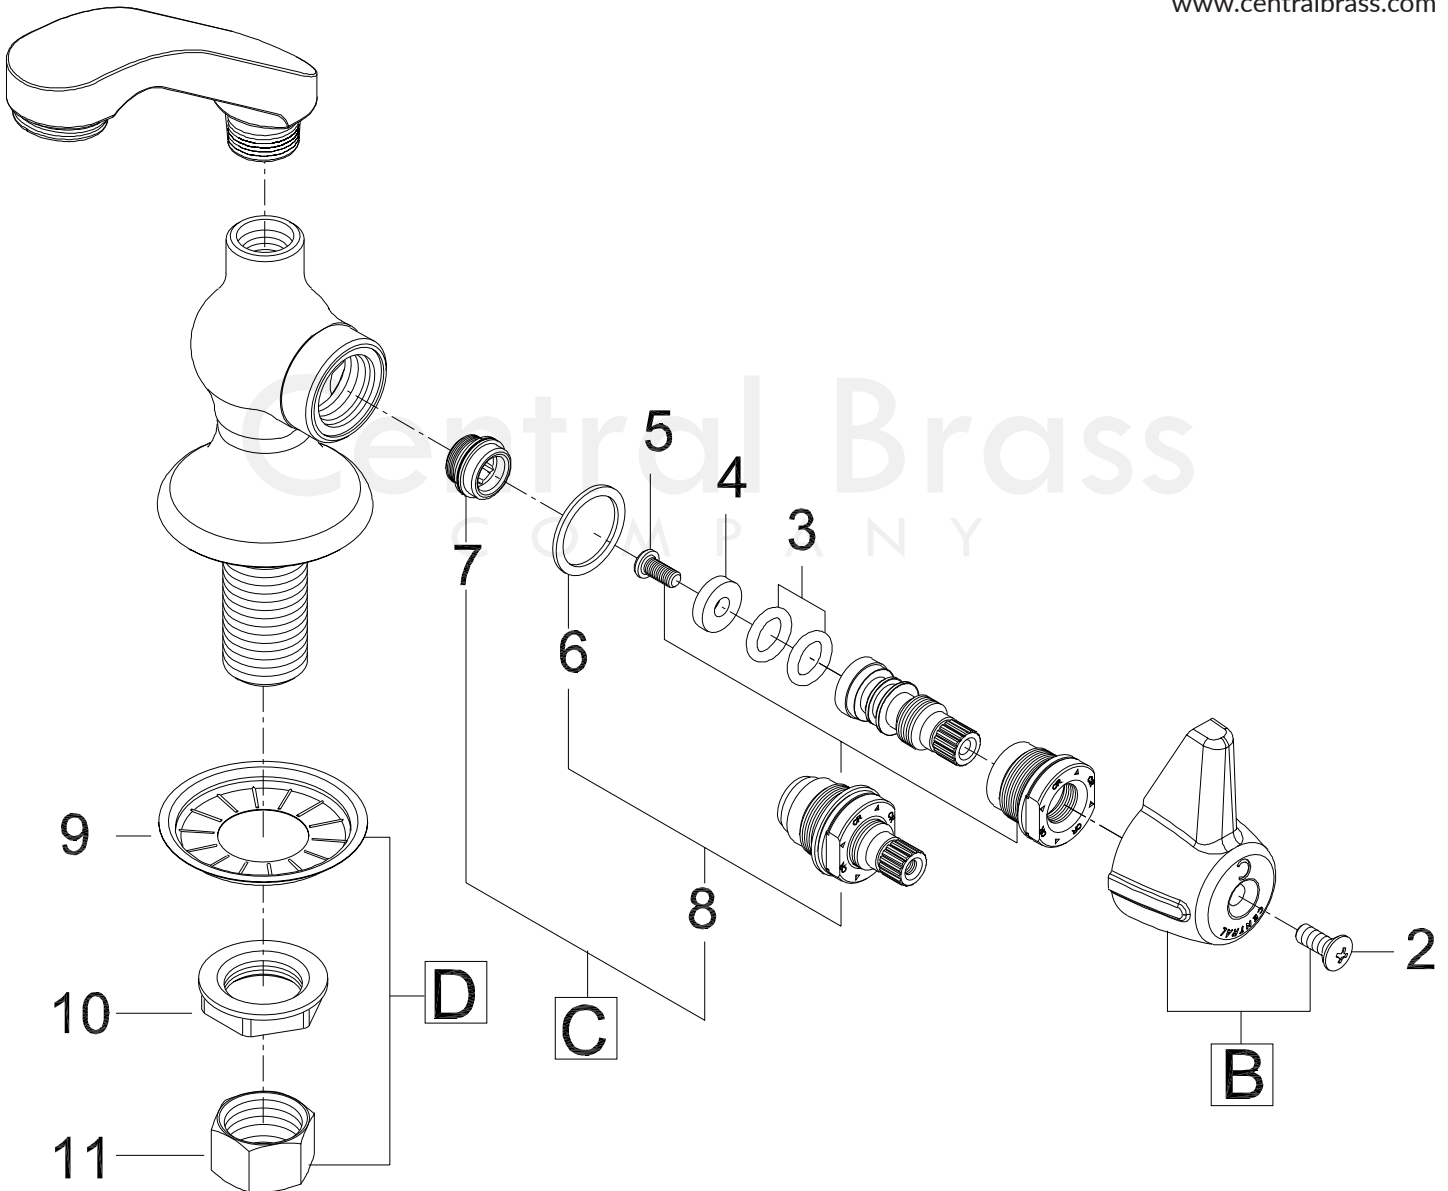

Model# 0282

La Vergne, TN 37086
 Fax: 800.338.9414
 Email: sales@centralbrass.com
 www.centralbrass.com

ITEM#	DESCRIPTION	ITEM#	DESCRIPTION		
B	G-523-C,H	Canopy Handle With Screw-Cold,Hot	5	X104	Round Head Seat Washer Screw (25/pk)
C	K-453-C,H	Stem Assembly With Replaceable Seat	6	X1028-Y	Nylon Gasket (25pcs/pk)
D	G-95-A	Coupling Nuts & Washers (1 Set)	7	X263-BC	Seat (10pcs/pk)
2	X107-F	Oval Head Handle Phillips Screw (25/pk)	8	G-453-EL,ER	Stem Assembly-Cold,Hot
3	X1038-453	O-Ring for Stem Assembly (25pcs/pk)	9	X54	Thinner Crowfoot Steel Washer-10/pk
4	X901-WNN	Seat Washer (25pcs/pk)	10	X7133-AZ	Zinc Die Cast Locknut-10/pk
			11	X4015	Brass Coupling Nut-4/pk

0282 Series/REV. 09 2016