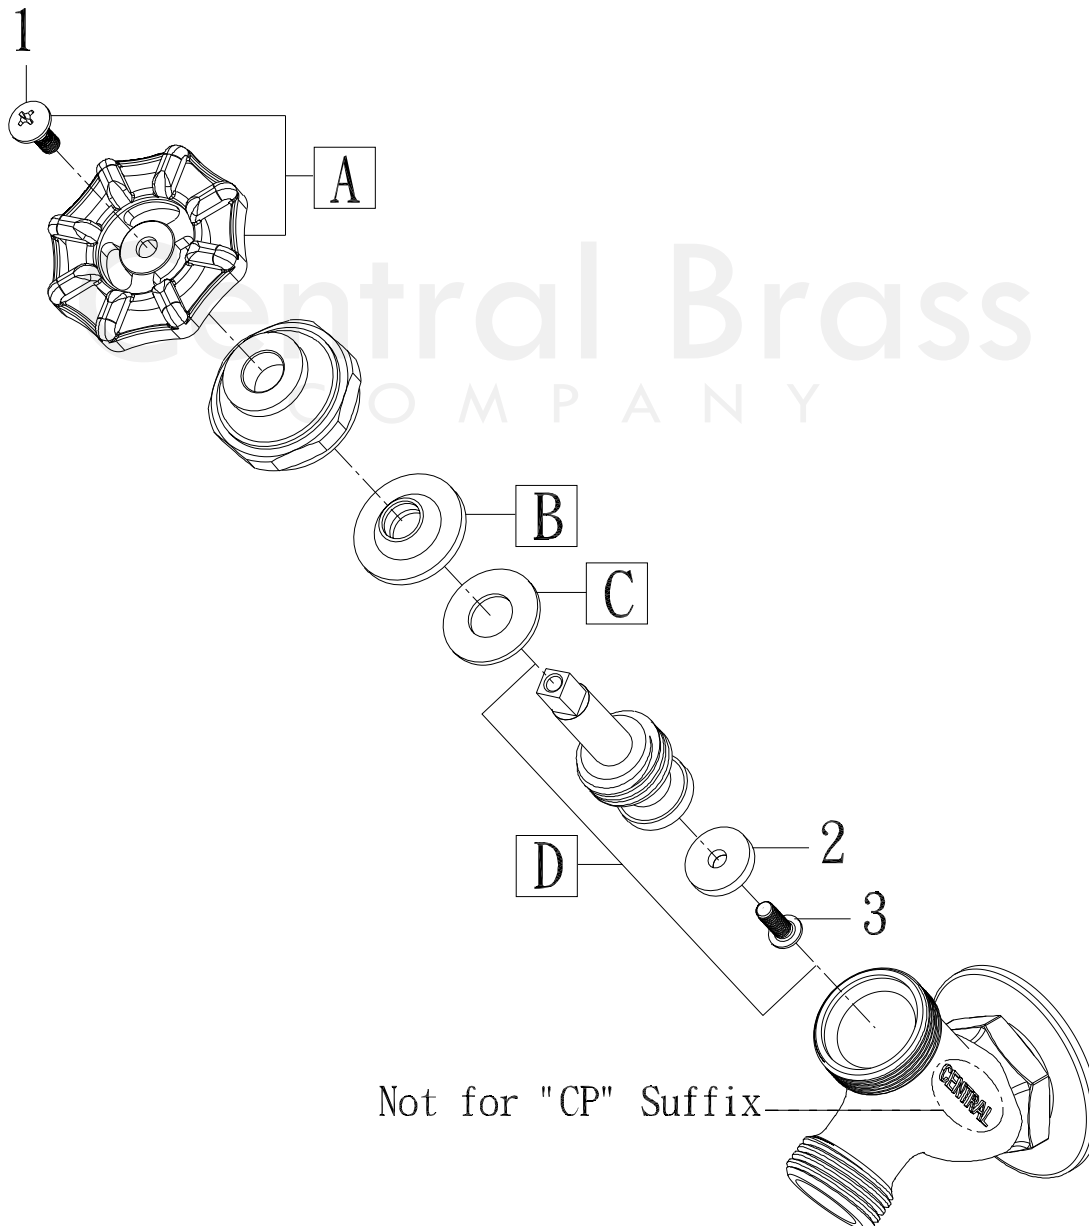

Model# 0575-1/2  
 0575-1/2CP  
 0575-1/2RC  
 0575-3/4  
 0575-3/4CP  
 0575-3/4RC

La Vergne, TN 37086  
 Fax: 800.338.9414  
 Email: sales@centralbrass.com  
 www.centralbrass.com

Not for "CP" Suffix

ITEM#	DESCRIPTION	ITEM#	DESCRIPTION
A	XG-1867-ALCP Wheel Handle Chrome Plated-2/pk	1	X126-S Truss Head Screw-6/pk
B	X977 Packing-10/pk	2	X913-N Acrylonitrile Seat Washer-10/pk
C	X3 Brass Washer-6/pk	3	X105 Round Head Seat Washer Screw-25/pk
D	SU-1839-P Stem Assembly		

0575 Series/REV. 09 2016