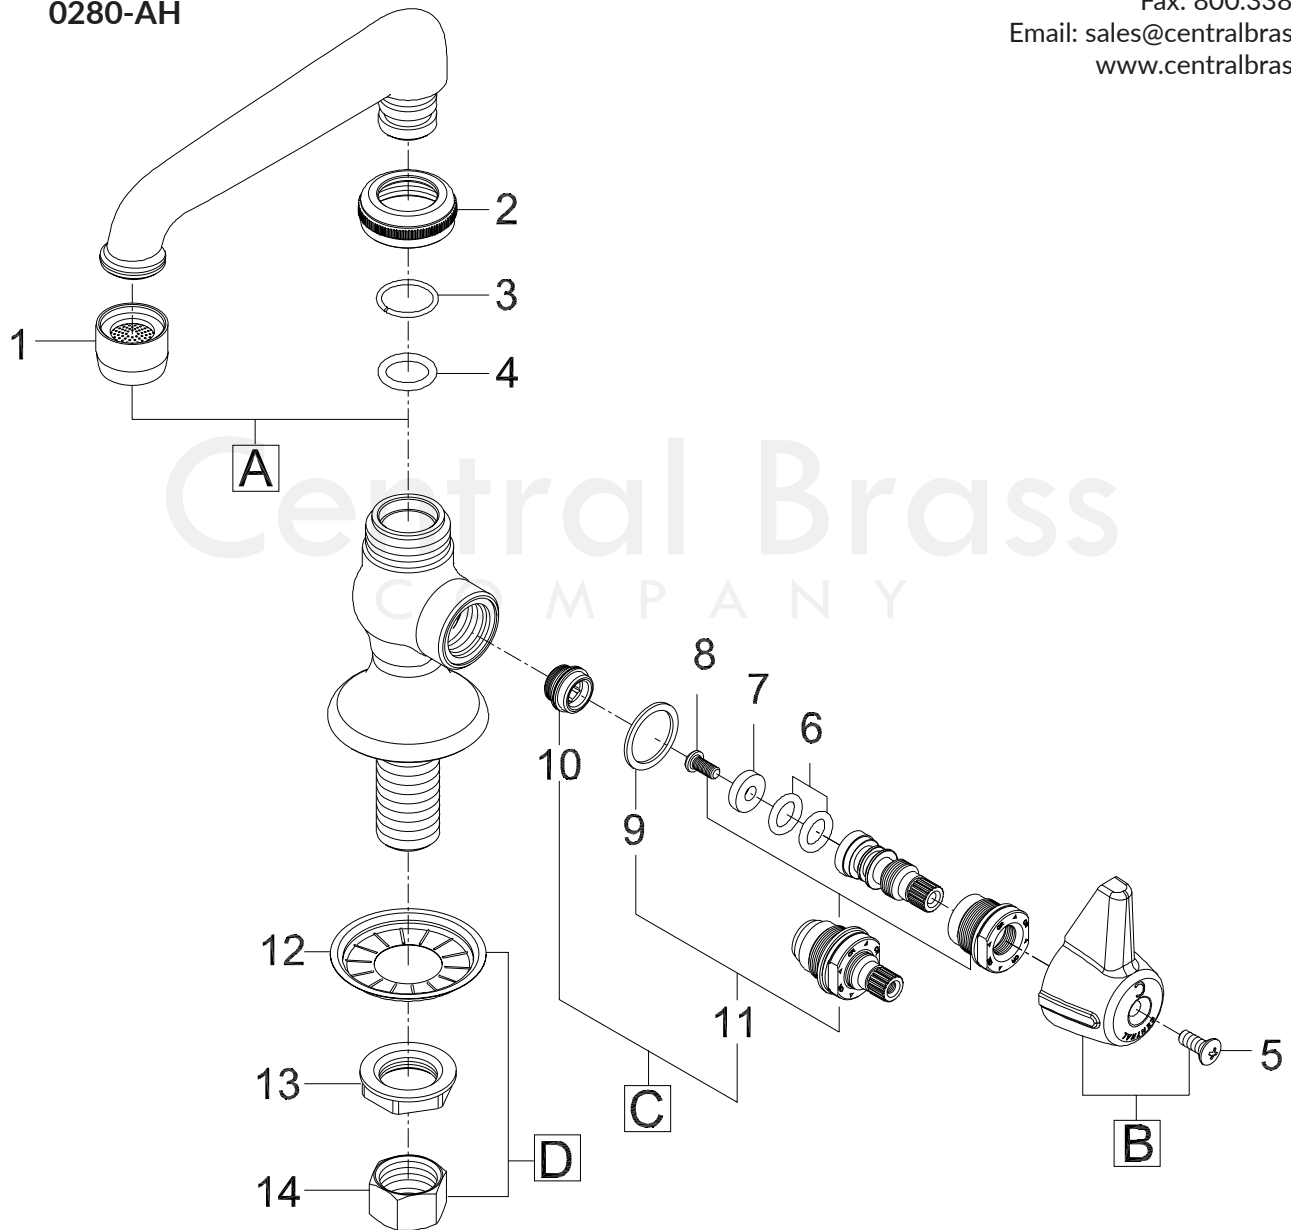

Model# 0280-AC  
0280-AH

La Vergne, TN 37086  
Fax: 800.338.9414  
Email: sales@centralbrass.com  
www.centralbrass.com

ITEM#	DESCRIPTION	ITEM#	DESCRIPTION		
A	SU-2923-A	5" Swivel Cast Brass Spout With Aerator	6	X1038-453	O-Ring for Stem Assembly (25pcs/pk)
B	G-523-C,H	Canopy Handle With Screw-Cold,Hot	7	X901-WNN	Seat Washer (25pcs/pk)
C	K-453-C,H	Stem Assembly With Replaceable Seat	8	X104	Round Head Seat Washer Screw (25/pk)
D	G-95-A	Coupling Nuts & Washers (1 Set)	9	X1028-Y	Nylon Gasket (25pcs/pk)
1	CS-49014	55/64"-27Female Thread 1.5GPM Aerator	10	X263-BC	Seat (10pcs/pk)
2	XPF-782-D	Brass Spout Nut (2pcs/pk)	11	G-453-EL,ER	Stem Assembly-Cold,Hot
3	X-166-FN	Snap Ring	12	X54	Thinner Crowfoot Steel Washer-10/pk
4	X1038-KN	O-Ring Epdm Rubber (25pcs/pk)	13	X7133-AZ	Zinc Die Cast Locknut-10/pk
5	X107-F	Oval Head Handle Phillips Screw (25/pk)	14	X4015	Brass Coupling Nut-4/pk

0280 Series/REV. 09 2016