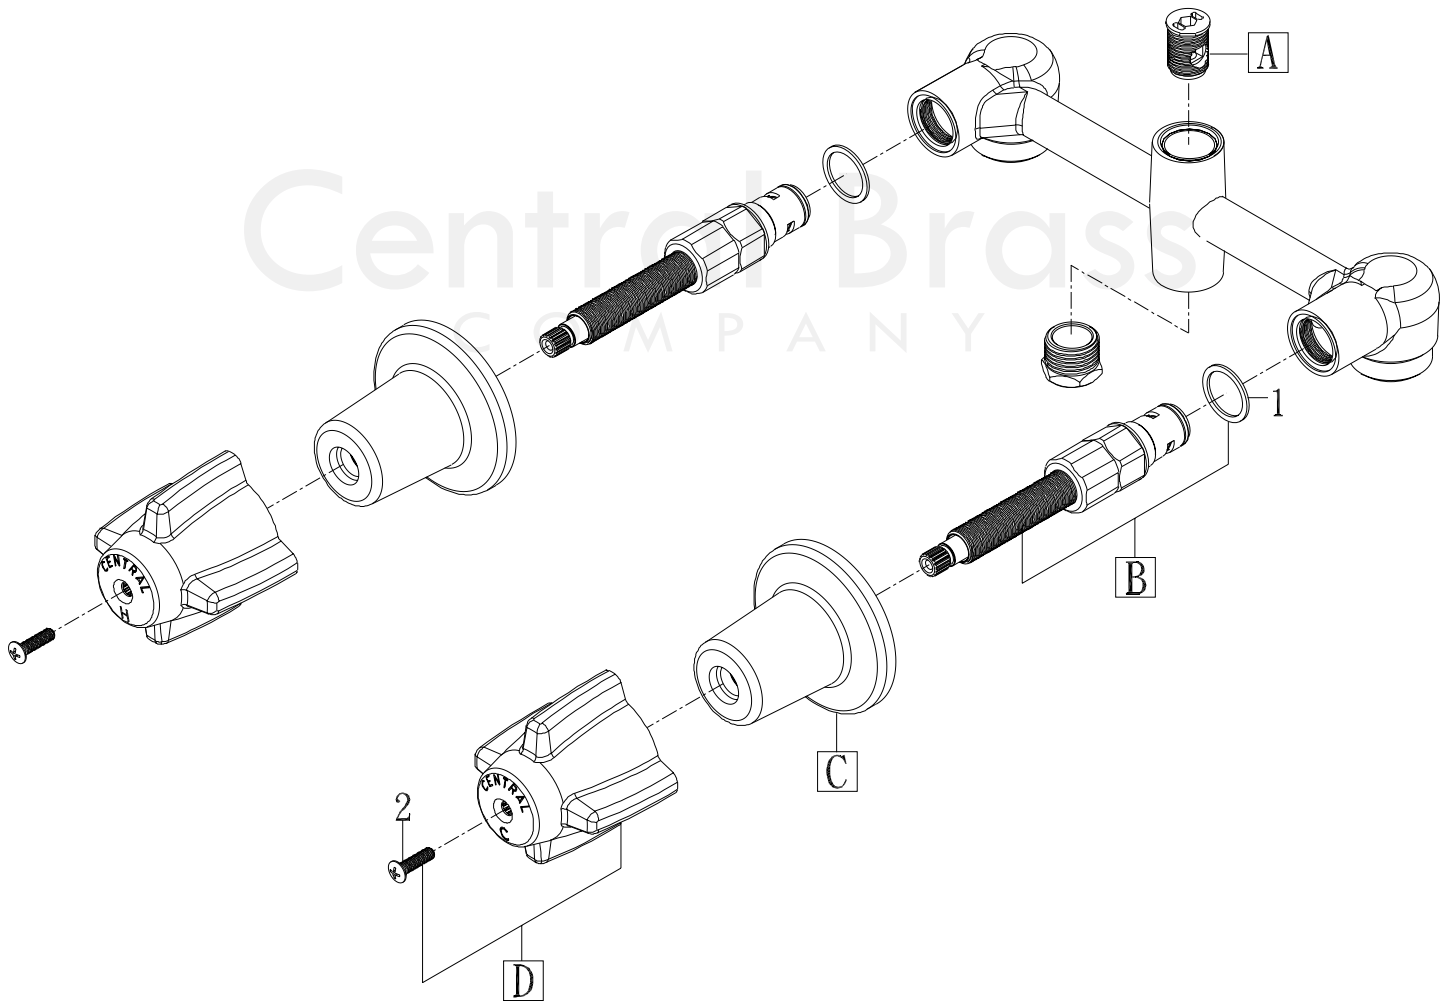

Model# 80805

La Vergne, TN 37086
 Fax: 800.338.9414
 Email: sales@centralbrass.com
 www.centralbrass.com

| ITEM# | DESCRIPTION | ITEM# | DESCRIPTION |
|-------|---|-------|---|
| A | 268-TV Set-Diverter Piston | 1 | X1028-Y Nylon Gasket-25/pk |
| B | K-351-H Ceramic Stem Assembly | 2 | X107-F Oval Head Handle Screw Phillips-25/pk |
| C | 521-B Escutcheon | | |
| D | G-508-C,H Large Canopy Handle-Cold,Hot | | |

80805/REV. 09 2016