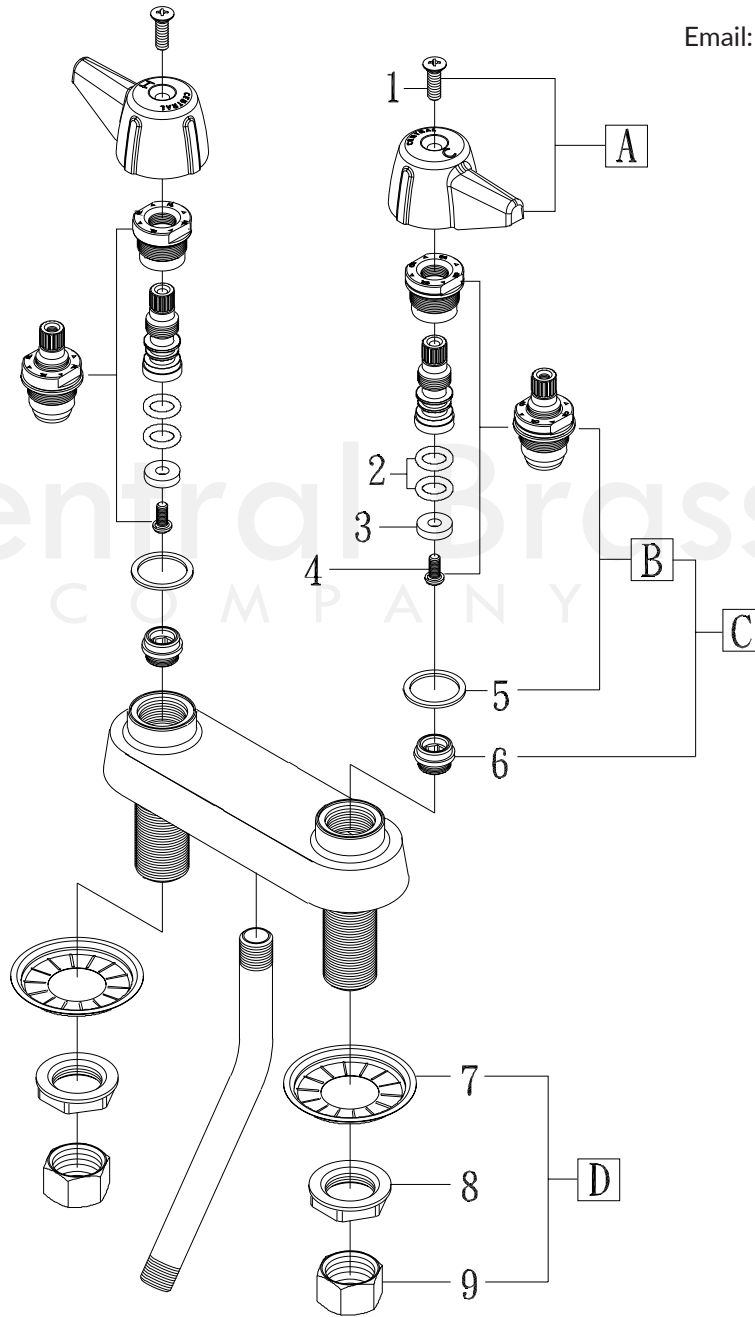

Model# 1131-B

La Vergne, TN 37086
 Fax: 800.338.9414
 Email: sales@centralbrass.com
 www.centralbrass.com

ITEM#	DESCRIPTION	ITEM#	DESCRIPTION
A	G-523-C,H	4	X104
	Canopy Handle With Screw-Cold,Hot		Round Head Seat Washer Screw (25/pk)
B	G-453-EL,ER	5	X1028-Y
	Stem Assembly-Cold,Hot		Nylon Gasket (25pcs/pk)
C	K-453-C,H	6	X263-BC
	Stem Assembly With Replaceable Seat		Seat (10pcs/pk)
D	G-913-A	7	X54
	Coupling Nuts & Washers (2 Sets)		Thinner Crowfoot Steel Washer-10/pk
1	X107-F	8	X7133-AZ
	Oval Head Handle Phillips Screw (25/pk)		Zinc Die Cast Locknut-10/pk
2	X1038-453	9	X4015
	O-Ring for Stem Assembly (25pcs/pk)		Brass Coupling Nut-4/pk
3	X901-WNN		
	Seat Washer (25pcs/pk)		