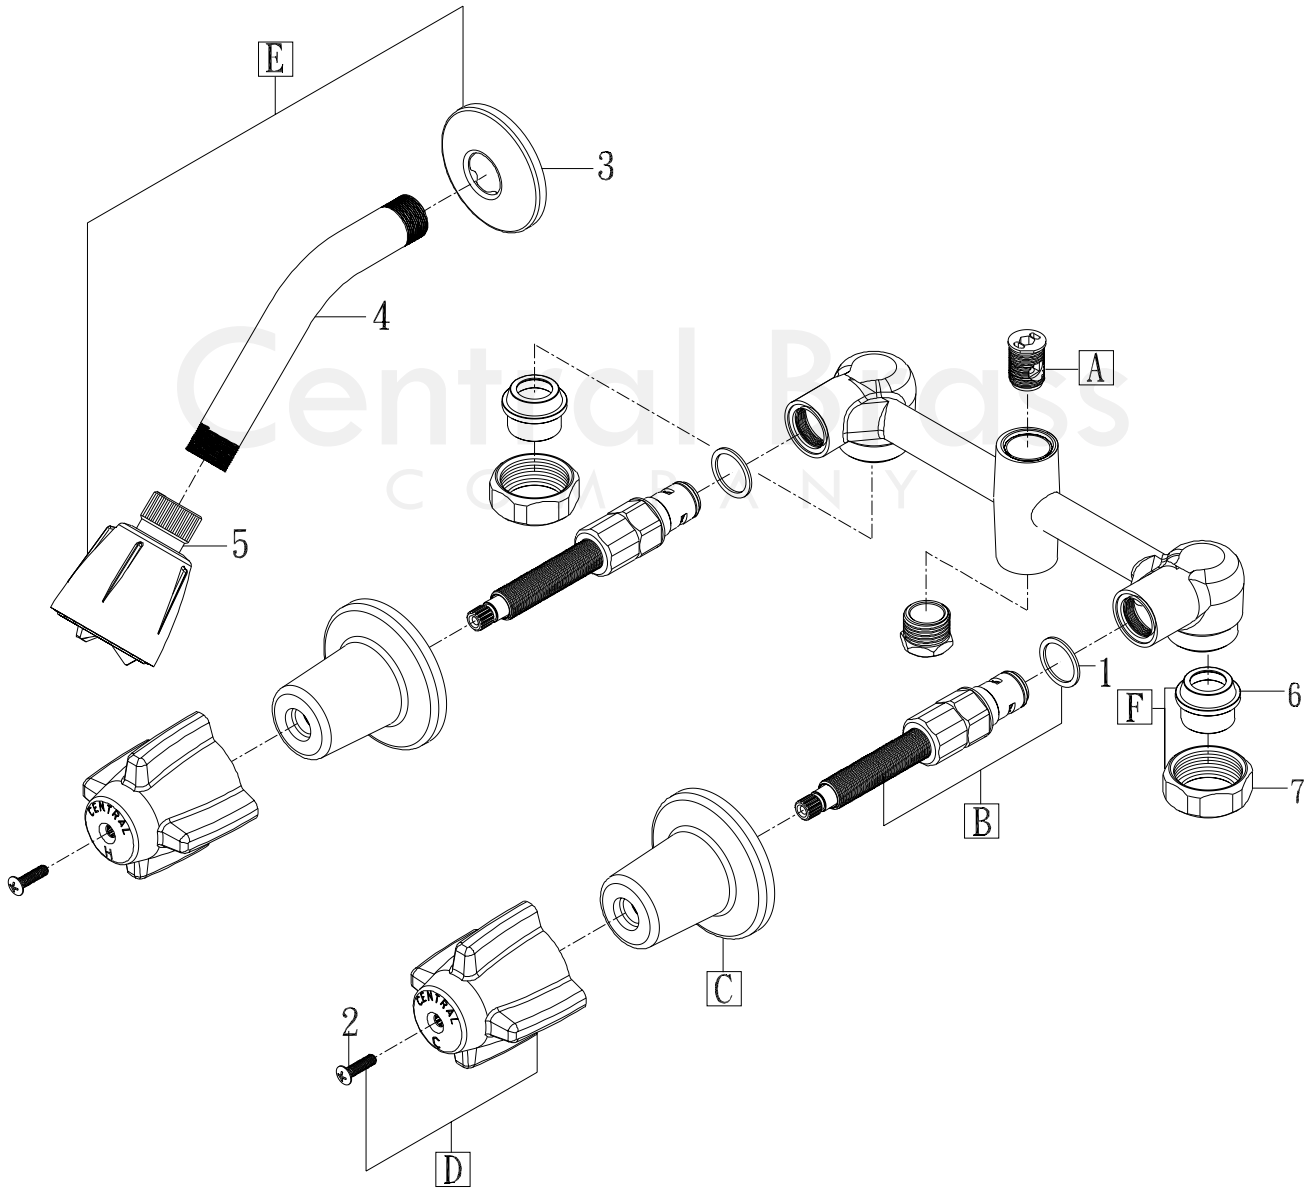

Model# 80926

La Vergne, TN 37086
 Fax: 800.338.9414
 Email: sales@centralbrass.com
 www.centralbrass.com

| ITEM# | DESCRIPTION | ITEM# | DESCRIPTION | | |
|-------|-------------|---------------------------------|-------------|-------------|---------------------------------------|
| A | 268-TV | Set-Diverter Piston | 1 | X1028-Y | Nylon Gasket-25/pk |
| B | K-351-H | Ceramic Stem Assembly | 2 | X107-F | Oval Head Handle Screw Phillips-25/pk |
| C | 521-B | Escutcheon | 3 | X1035-SS | Shower Arm Flange-10/pk |
| D | G-508-C,H | Large Canopy Handle-Cold,Hot | 4 | 714-WT-02 | Shower Arm 6" |
| E | G-3113-6 | Shower Head, Arm (6") & Flanges | 5 | 3034-1/2-02 | Shower Head with Brass Shower Ball |
| F | G-30 | 2 I.P. Union Nuts & Sleeve | 6 | X1875 | 1/2" IP Union Inlets-2/pk |
| | | | 7 | X1876-BB | Coupling Nut-2/pk |