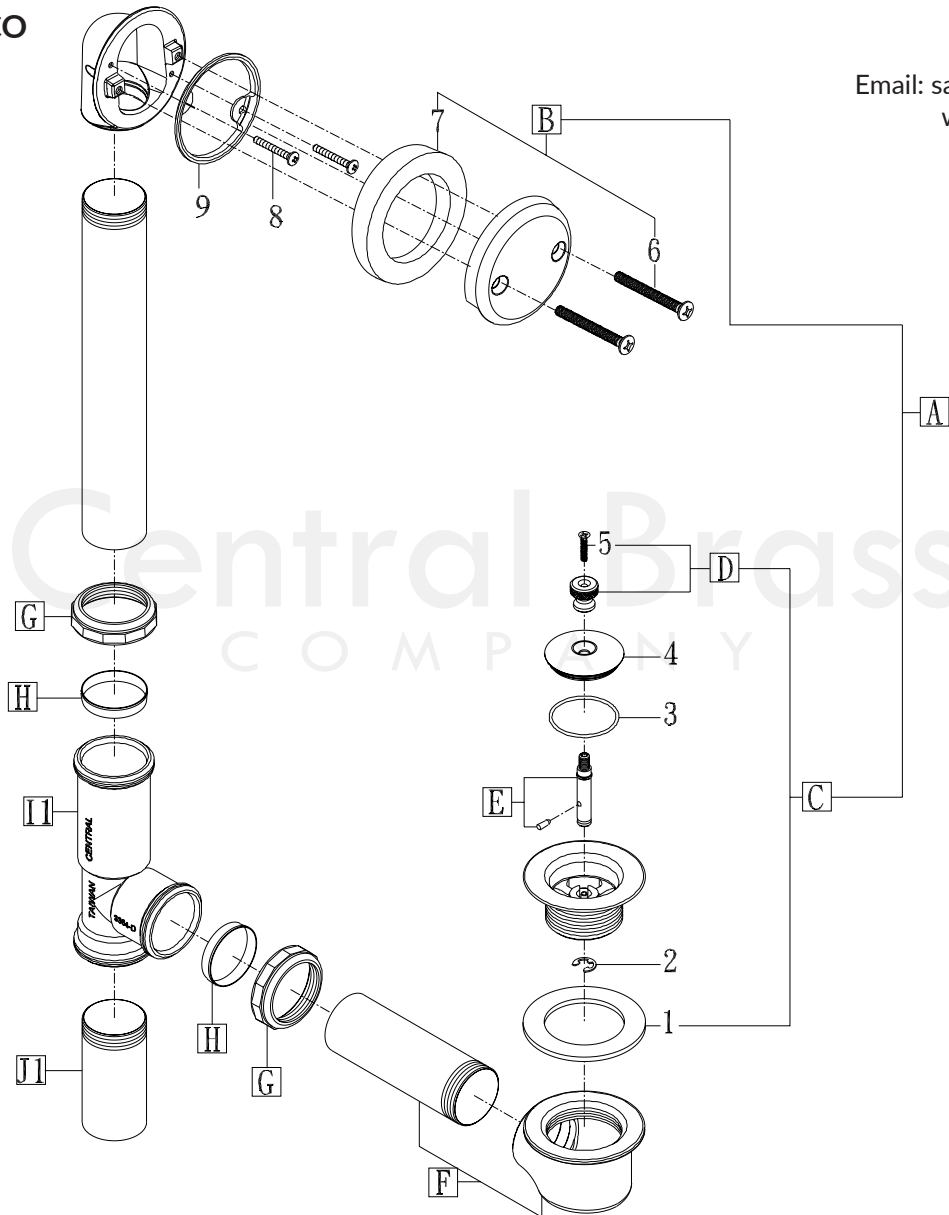

Model# 1645-CO

La Vergne, TN 37086
 Fax: 800.338.9414
 Email: sales@centralbrass.com
 www.centralbrass.com

ITEM#	DESCRIPTION	ITEM#	DESCRIPTION
A	CS-66001 Trim Kit for 1645 Bath Drain Series	1	X991 Rubber Washer-4/pk
B	G-83-ACZ Faceplate For Bath Drains	2	X166-Q Snap Ring for Centralift Bath Drain-6/pk
C	G-3036-A Centralift Strainer Group	3	X1038-W O-Ring Buna N-10/pk
D	G-94-F Knob & Screw for Lift & Turn Bath Drains	4	PF-3359-A Brass Drain Plug For Bath Drains
E	SU-756-CB Post with Pin for Bath Drain	5	X103-PLCP Flat Head Knob Screw Phillips-6/pk
F	SU-3026-B Drain Shoe & Tube	6	X127-AP21/4 Face Plate Screw Bath Drain Phillips-6/pk
G	X3008-BP Zink Die Cast Coupling Nut-4/pk	7	990-L Sponge Washer
H	X149-RP Slip Joint Washer-25/pk	8	104-CO Screws
I1	PF-3364-D Die Cast Brass Tee	9	PF-83-E Brass Clean-Out Ring
J1	PF-731-G 3" Tailpiece for Bath Drain		