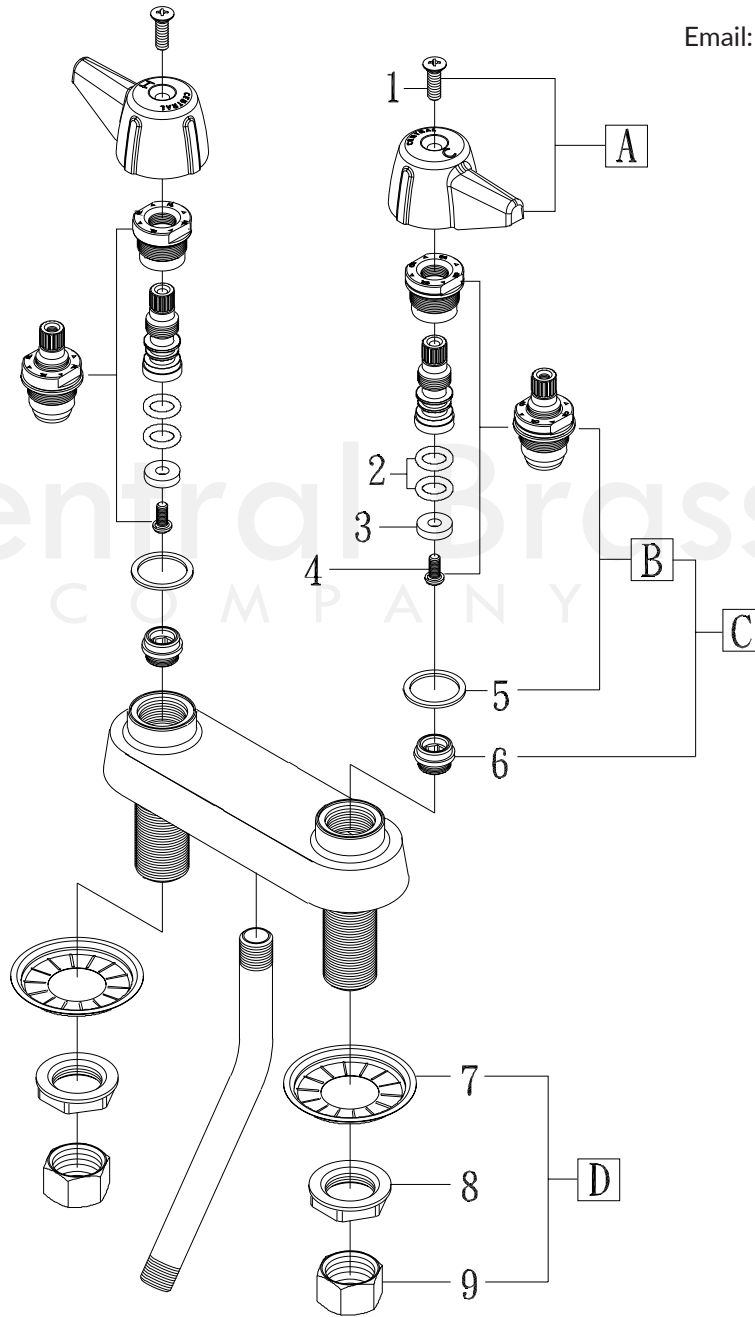

Model# 1132-B

La Vergne, TN 37086
 Fax: 800.338.9414
 Email: sales@centralbrass.com
 www.centralbrass.com

ITEM#	DESCRIPTION	ITEM#	DESCRIPTION
A	G-523-C,H	4	X104
	Canopy Handle With Screw-Cold,Hot	5	X1028-Y
B	G-453-EL,ER	6	X263-BC
	Stem Assembly-Cold,Hot	7	X54
C	K-453-C,H	8	X7133-AZ
	Stem Assembly With Replaceable Seat	9	X4015
D	G-913-A		
	Coupling Nuts & Washers (2 Sets)		
1	X107-F		
	Oval Head Handle Phillips Screw (25/pk)		
2	X1038-453		
	O-Ring for Stem Assembly (25pcs/pk)		
3	X901-WNN		
	Seat Washer (25pcs/pk)		